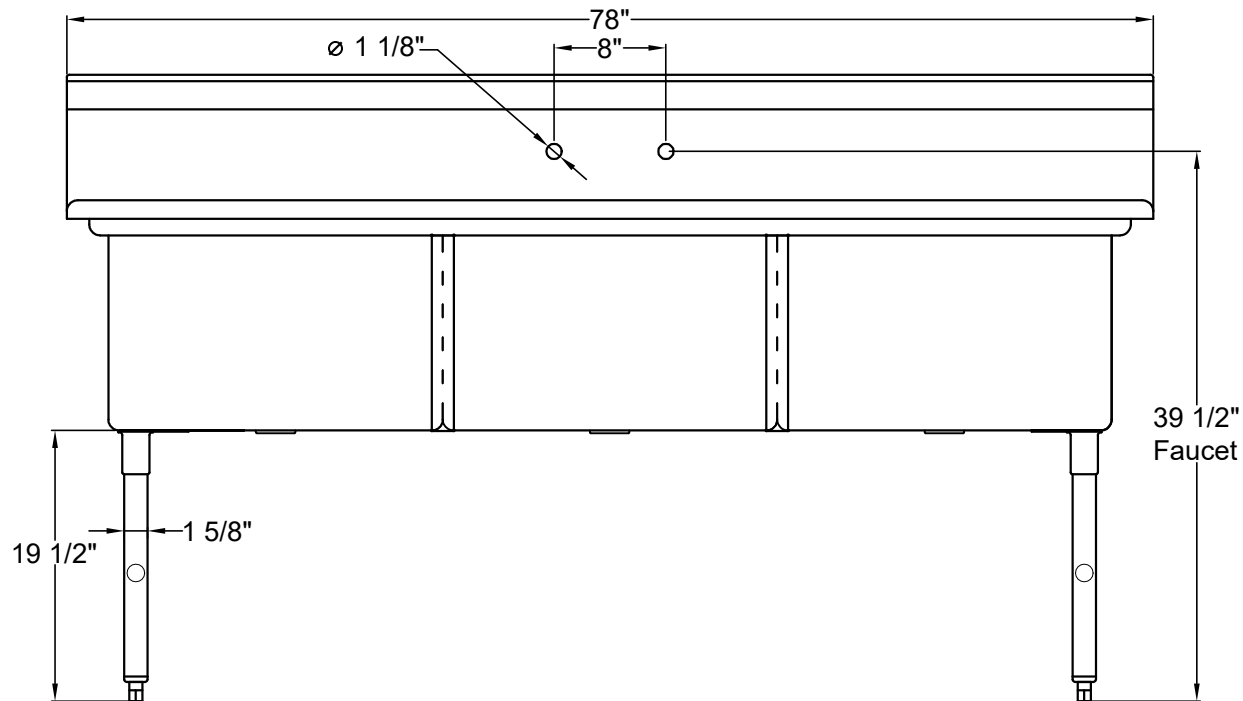

Top View

Front View

SEH-24243N

- Three Tub Sink without drainboard.
- Bowl Size: 24"W x 24"L x 14"D.
- Strainer Opening diameter 3-1/2".

Left Side View