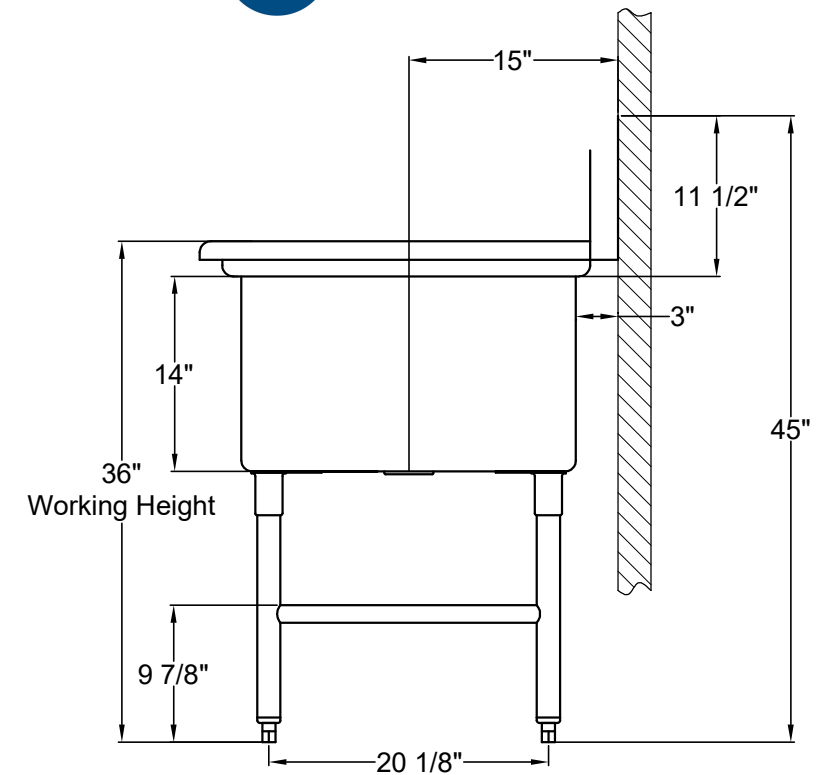

Top View

Front View

SEH-24243N

- Three Tub Sink without drainboard.
- Bowl Size: 24"W x 24"L x 14"D.
- Strainer Opening diameter 3-1/2".

Left Side View