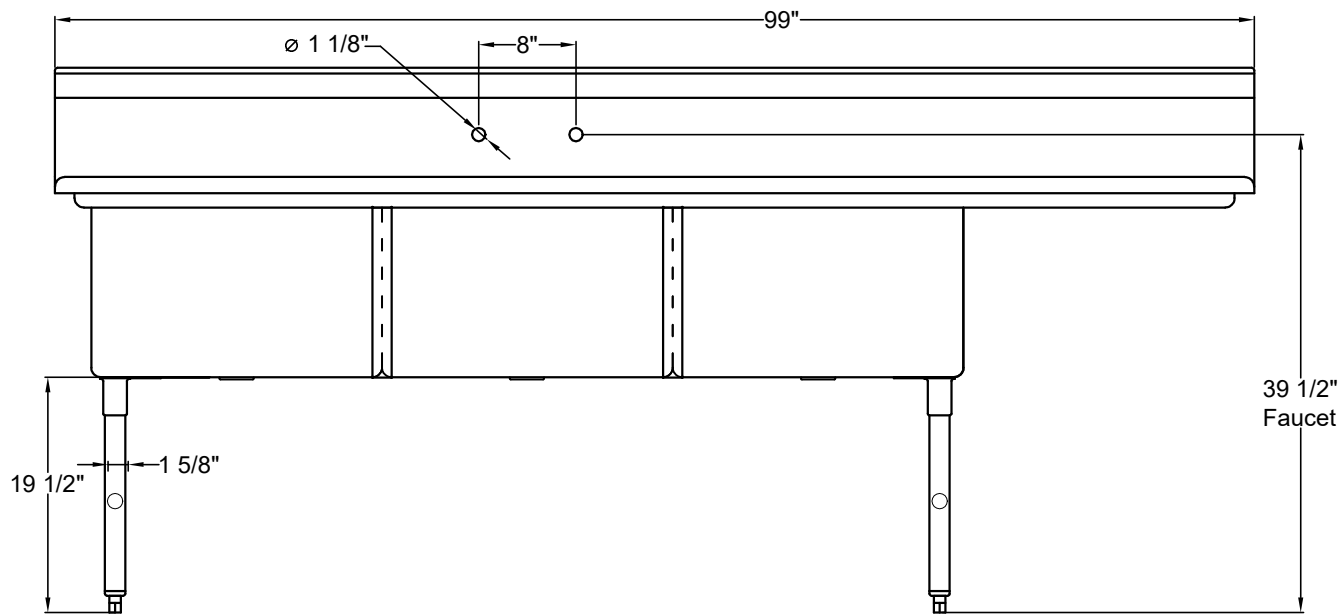

Top View

Front View

SEH-24243R

- Three Tub Sink with drainboard on right.
- Bowl Size: 24"W x 24"L x 14"D.
- Strainer Opening diameter 3-1/2".

Left Side View