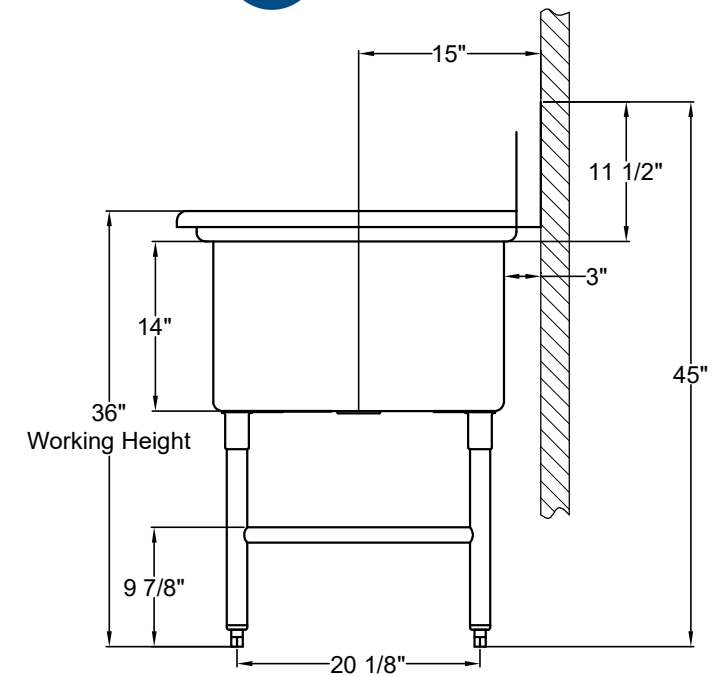

Top View

Front View

SEH-24243R

- Three Tub Sink with drainboard on right.
- Bowl Size: 24"W x 24"L x 14"D.
- Strainer Opening diameter 3-1/2".

Left Side View