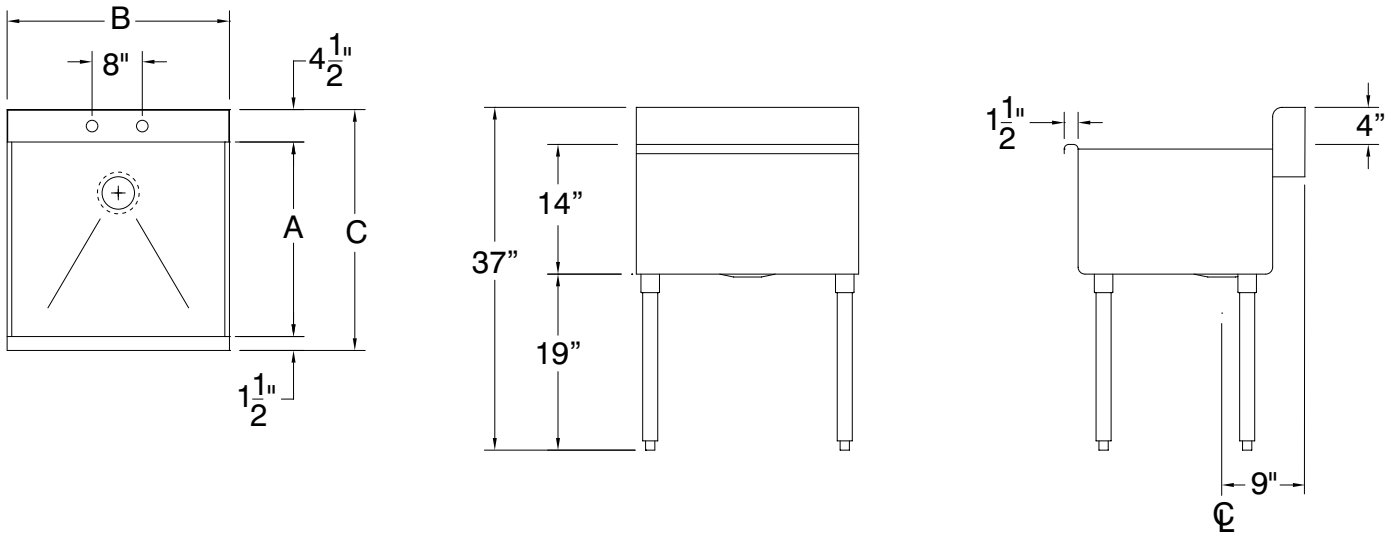

MATERIAL:

"400" Series is 16 gauge type 430 Series.
 "600" Series is 16 gauge type 304 Series.
 14" bowl depth.
 3-1/2" rear deck.
 4" back splash.
 Galvanized tubular legs.
 1" adjustable plastic bullet feet.

8" O.C. Deck Mount
Faucet Holes Provided

A	B	C	Bowl Depth	"400" Series 16 Ga. S/S "430"	"600" Series 16 Ga. S/S "300"	Ship weight
21"	18"	27"	14"	4-1-18D	N/A	47 lbs.
21"	24"	27"	14"	4-1-24D	6-1-24D	53 lbs.
21"	24"	30"	14"	4-41-24D	6-41-24D	53 lbs.
21"	36"	30"	14"	4-41-36D	6-41-36D	66 lbs.
21"	48"	30"	14"	4-41-48D	6-41-48D	79 lbs.

DIMENSIONS and SPECIFICATIONS

ALL DIMENSIONS ARE TYPICAL

TOL ± .500"

BUDGET SINKS WITH 4-1/2" REAR DECK

BUDGET SINK ACCESSORIES

DETACHABLE DRAINBOARDS

[Click This Link To View Drainboard Specs](#)

W x L	18 Ga. S/S "430"	Wt.
18" x 18"	N-5-818	10 lbs.
21" x 18"	N-5-18	11 lbs.
21" x 24"	N-5-24	12 lbs.
21" x 30"	N-5-30	22 lbs.
21" x 36"	N-5-36*	25 lbs.
21" x 48"	N-5-48*	28 lbs.
24" x 24"	N-54-24	18 lbs.
24" x 36"	N-54-36*	32 lbs.
24" x 48"	N-54-48*	36 lbs.