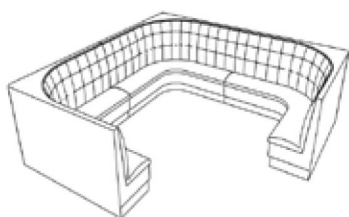

### Deuce Single

Model	Height	Weight
36-BT-DS	36"	53 Lbs
42-BT-DS	42"	65 Lbs
48-BT-DS	48"	76 Lbs

### 1/2 Circle

Model	Height	Weight
36-BT-1/2C	36"	281 Lbs
42-BT-1/2C	42"	317 Lbs
48-BT-1/2C	48"	326 Lbs

### Double

Model	Height	Weight
36-BT-D	36"	85 Lbs
42-BT-D	42"	113 Lbs
48-BT-D	48"	150 Lbs

### Deuce Double

Model	Height	Weight
36-BT-DD	36"	68 Lbs
42-BT-DD	42"	86 Lbs
48-BT-DD	48"	96 Lbs