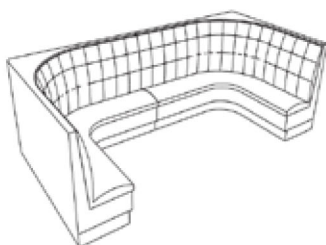

### Single

Model	Height	Weight
36-BT-S	36"	82 Lbs
42-BT-S	42"	65 Lbs
48-BT-S	48"	101 Lbs

### Deuce Single

Model	Height	Weight
36-BT-DS	36"	53 Lbs
42-BT-DS	42"	65 Lbs
48-BT-DS	48"	76 Lbs

### 1/2 Circle

Model	Height	Weight
36-BT-1/2C	36"	281 Lbs
42-BT-1/2C	42"	317 Lbs
48-BT-1/2C	48"	326 Lbs

### Double

Model	Height	Weight
36-BT-D	36"	85 Lbs
42-BT-D	42"	113 Lbs
48-BT-D	48"	150 Lbs