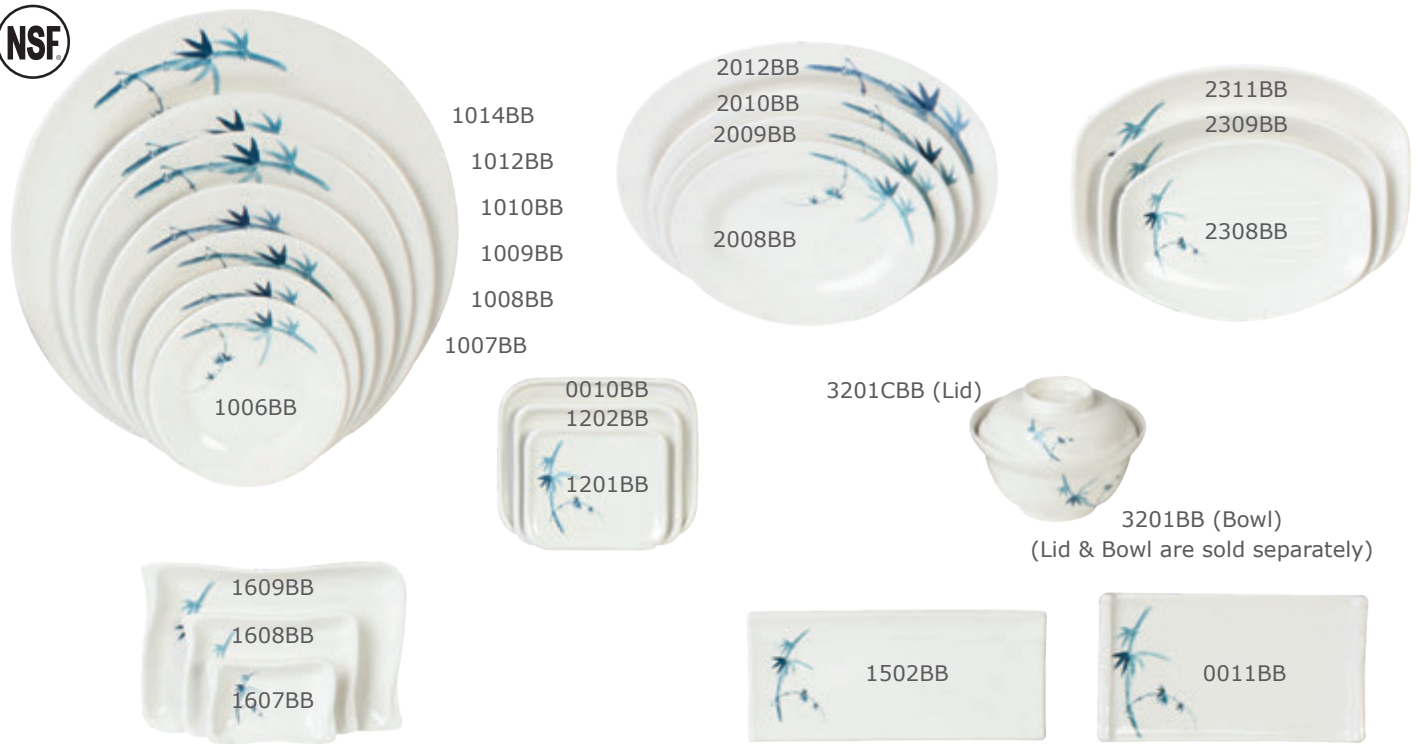

# MELAMINE | BLUE BAMBOO

ITEM	DESCRIPTION	U/M	WEIGHT GROSS lbs	INNER PACK	MASTER PACK	CU.FT.
0010BB	6 1/2" x 5 1/2" Plate	DOZEN	35.71	1	6	1.19
0011BB	8 1/2" x 4 3/4" Bamboo Sashimi Platter	DOZEN	37.63	1	6	1.88
1006BB	6" Plate	DOZEN	60.63	1	24	1.96
1007BB	6 7/8" Plate	DOZEN	46.03	1	16	1.69
1008BB	7 7/8" Plate	DOZEN	55.12	1	12	1.86
1009BB	9 1/8" Plate	DOZEN	49.71	1	8	1.66
1010BB	10 3/8" Plate	DOZEN	39.48	1	6	1.69
1012BB	11 3/4" Plate	DOZEN	44.25	1	4	1.62
1014BB	14 1/8" Plate	DOZEN	51.81	0.5	3	2.22
1201BB	4 3/4" x 4 1/4" Plate	DOZEN	29.83	1	12	0.89
1202BB	5 1/2" x 4 3/4" Plate	DOZEN	37.43	1	12	1.30
1502BB	9 3/8" x 4 1/4" Rectangular BBQ Plate	DOZEN	68.56	1	12	3.01
1607BB	2 oz, 4" x 2 3/4" Wave Shape Sauce Dish	DOZEN	33.29	1	24	1.35
1608BB	5 3/4" x 4" Wave Shape BBQ Plate	DOZEN	31.08	1	12	1.18
1609BB	8 1/2" x 5 1/2" Wave Shape BBQ Plate	DOZEN	28.66	1	6	1.15
2008BB	8" x 6" Platter	DOZEN	54.01	1	16	2.65
2009BB	9" x 6 5/8" Platter	DOZEN	41.23	1	10	1.84
2010BB	9 7/8" x 7 1/4" Platter	DOZEN	50.86	1	8	1.90
2012BB	12" x 8 5/8" Platter	DOZEN	48.50	1	6	2.06
2308BB	8" x 5 3/4" Teriyaki Tray	DOZEN	22.22	1	6	0.75
2309BB	9" x 6 1/2" Teriyaki Tray	DOZEN	32.23	1	6	1.00
2311BB	23 oz, 10 3/4" x 7 7/8" Teriyaki Tray	DOZEN	33.05	1	4	1.06
3201BB	20 oz, 5 3/4" Noodle Bowl (Lid Sold Separately)	DOZEN	29.76	1	6	1.19
3201CBB	5 1/4" Noodle Bowl Lid (Only)	DOZEN	14.33	1	6	0.97