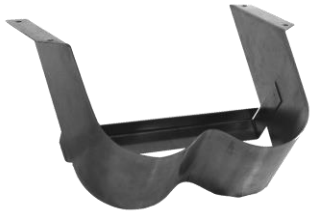

Model #: UB-2