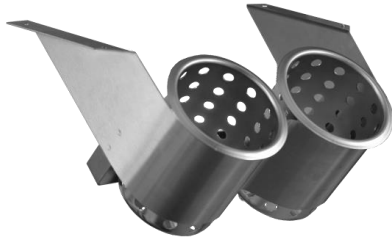

## Classic Under-Bar Silverware Dispensers

**Model #: UB-2SS**

**Model #: UB-4SS**

### Standard Features:

- Saves countertop space by dispensing silverware from under work surfaces
- Installs under various surfaces to create unique dispensing options including:
  - Countertops
  - Bar Tops
  - Overshelves
  - Waitress Stations
  - And more...
- Dispenses at an optimum angle for easy access and speed
- Two different configurations to help solve dispensing needs
- Designed for use with Steril-Sil silverware cylinders, sold separately
- All welded, 18 gauge 304 stainless steel construction
- Made in the U.S.A.

### Product Specification:

Steril-Sil model #  Under-Bar Silverware Dispenser. Mounts under work surface to save space. Dispenses at an optimum angle for easy access and speed. Designed for use with Steril-Sil silverware cylinders, sold separately. All welded 18 gauge, 304 series stainless steel construction. Made in the U.S.A.

### Classic Under-Bar Silverware Dispensers

Designed for use with Steril-Sil silverware cylinders, sold separately

Model #	Description	Config.	Gauge	Length	Width	Height
UB-2	2-hole, under-bar silverware dispenser	1 x 2	18 ga.	11.50"	7.50"	6.25"
UB-4	4-hole, under-bar silverware dispenser	1 x 4	18 ga.	20.00"	7.50"	6.25"
UB-2SS	2-hole, under-bar silverware dispenser complete with S-500 cylinders	1 x 2	18 ga.	11.50"	7.50"	6.25"
UB-4SS	4-hole, under-bar silverware dispenser complete with S-500 cylinders	1 x 4	18 ga.	20.00"	7.50"	6.25"