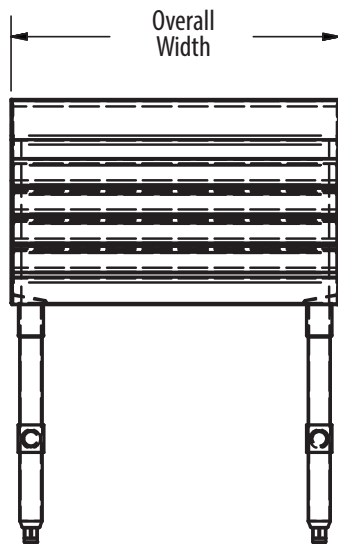

### Features:

- Protective Guard Rail on Each Step
- Uniform Fit with Other Underbar Products
- End Bracing Standard

### Material:

- T-304 18 ga. Stainless Steel
- 1 5/8" Stainless Steel Legs & End Bracing
- Adjustable High Impact Corrosion Resistant Feet

### Options:

21" Deep Part Number	Unit Size: (w x d)	18" Deep Part Number	Unit Size: (w x d)	Approximate Bottle Capacity
BKUB-LD12-21S	12" x 21 1/4"	BKUB-LD12-18S	12" x 18 1/4"	13
BKUB-LD18-21S	18" x 21 1/4"	BKUB-LD18-18S	18" x 18 1/4"	20
BKUB-LD24-21S	24" x 21 1/4"	BKUB-LD24-18S	24" x 18 1/4"	27
BKUB-LD36-21S	36" x 21 1/4"	BKUB-LD36-18S	36" x 18 1/4"	40