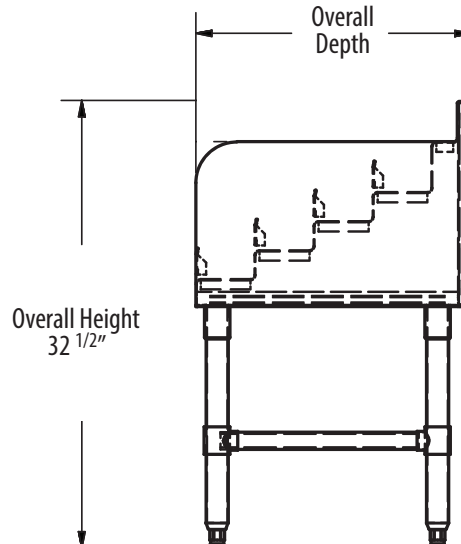

### Material:

- T-304 18 ga. Stainless Steel
- 1 5/8" Stainless Steel Legs & End Bracing
- Adjustable High Impact Corrosion Resistant Feet

### Options:

21" Deep Part Number	Unit Size: (w x d)	18" Deep Part Number	Unit Size: (w x d)	Approximate Bottle Capacity
BKUB-LD12-21S	12" x 21 1/4"	BKUB-LD12-18S	12" x 18 1/4"	13
BKUB-LD18-21S	18" x 21 1/4"	BKUB-LD18-18S	18" x 18 1/4"	20
BKUB-LD24-21S	24" x 21 1/4"	BKUB-LD24-18S	24" x 18 1/4"	27
BKUB-LD36-21S	36" x 21 1/4"	BKUB-LD36-18S	36" x 18 1/4"	40