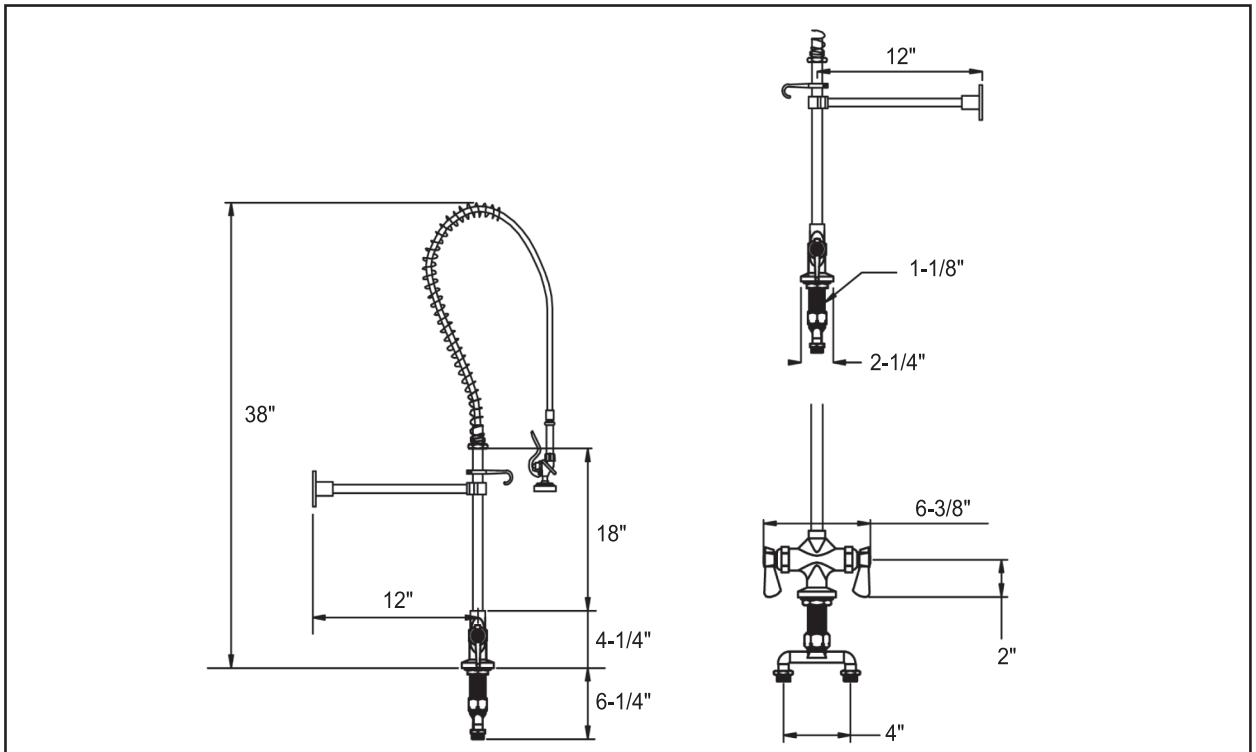

Specifications