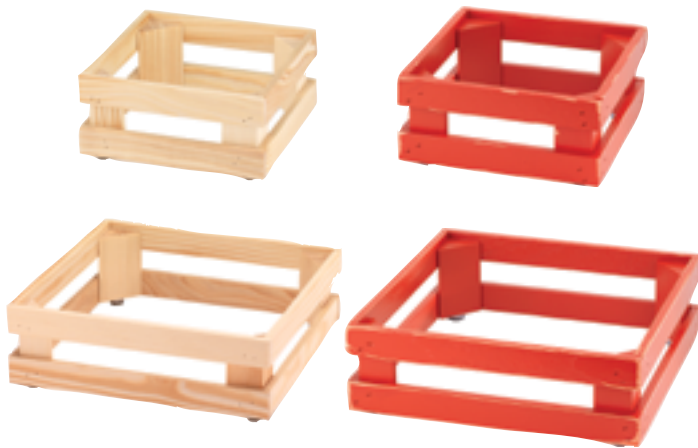

FRILICH® Raiser™ and Cold Displays

Wooden Risers

5ST056	Tan	9" x 9", 4.1" tall	23 cm x 23 cm, 11 cm	1 ea.
5ST075	Red	9" x 9", 4.1" tall	23 cm x 23 cm, 11 cm	1 ea.
5ST054	Tan	9" x 9", 6.7" tall	23 cm x 23 cm, 17 cm	1 ea.
5ST073	Red	9" x 9", 6.7" tall	23 cm x 23 cm, 17 cm	1 ea.
5ST052	Tan	13" x 13", 4.1" tall	33 cm x 33 cm, 11 cm	1 ea.
5ST071	Red	13" x 13", 4.1" tall	33 cm x 33 cm, 11 cm	1 ea.
5ST050	Tan	13" x 13", 6.7" tall	33 cm x 33 cm, 17 cm	1 ea.
5ST069	Red	13" x 13", 6.7" tall	33 cm x 33 cm, 17 cm	1 ea.

Beech Wood Square Cheese Block Stand

3ST082	8.7" x 8.7", 8.3" tall	22 cm x 22 cm, 21 cm	1 ea.
3ST083	8.7" x 8.7", 6.5" tall	22 cm x 22 cm, 17 cm	1 ea.
3ST084	8.7" x 8.7", 4.7" tall	22 cm x 22 cm, 12 cm	1 ea.

Cooling Cushion Sets

RB562	One Cooling Cushion and One PC Insert Tray (Fits 9" x 9" Stands)	1 set
RB560	One Cooling Cushion and One PC Insert Tray (Fits 13" x 13" Stands)	1 set

NFC000E401 shown w/
Cover NB001E, sold separately

EFC000E018 shown w/
Cover EB543E, sold separately

EFC000E405
shown w/ Cover EB546E,
sold separately

NFC000B403

NFC000B402

Black Polypropylene Basket w/China Plate and Cooling Cushion

NFC000B403 Black 16.1" dia., 2.75" tall 41 cm, 7 cm 1 set