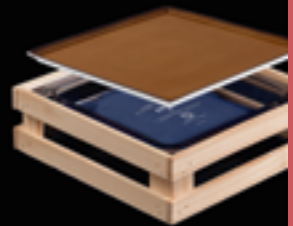

Cooling Cushion Sets

RB562	One Cooling Cushion and One PC Insert Tray (Fits 9" x 9" Stands)	1 set
RB560	One Cooling Cushion and One PC Insert Tray (Fits 13" x 13" Stands)	1 set