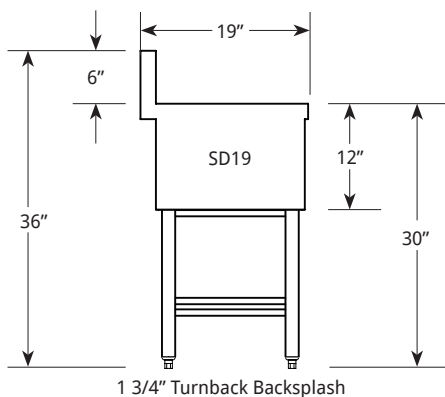

SK24IC+8

FEATURES:

- 304 Stainless Steel, Welded and Polished Top Assembly, Front Apron and Ends
- 304 Stainless Steel Insulated Ice Chest with 11" Inside Depth
- Factory-Installed, 4, 8 or 10 Circuit Post-Mix Sealed-In Cold Plate (Cold Plate Designated by Adding "+4", "+8", or "+10")
- Legs: Galvanized Steel Tube and Welded Cross-Brace Construction, with Corrosion Resistant Hammertone Paint and High-Impact Plastic Adjustable Feet
- Ice Chests Include 304 Stainless Steel Sliding Cover
- Standard Ice Chest: 1 1/2" Male Pipe Thread Drain
- Ice Chest with Cold Plate: 1/2" Standard Female Pipe Thread Drain
- 6" Unit Designed to Attach to Adjacent Units (No Legs)
- Constructed to Meet NSF Specifications

MODEL NUMBERS:

Description	Model	Model
Ice Chests	SD6IC	
	SD12IC	
	SD18IC (+4)	
	SD24IC (+8, +10)	SK24IC (+8, +10)
	SD30IC (+8, +10)	SK30IC (+8, +10)
	SD36IC (+8, +10)	SK36IC (+8, +10)
	SD48IC (+8, +10)	SK48IC (+8, +10)

SD: 19" FRONT TO BACK

SK: 21" FRONT TO BACK

STANDARD ICE CHESTS

TOP VIEW:

FRONT VIEW:

Model	A	B	C	Capacity
SD6IC	6	3	4	30 lbs.
SD12IC	12	6	10	50 lbs.
SD18IC	18	9	16	70 lbs.
SD24IC	24	12	22	95 lbs.
SD30IC	30	15	28	120 lbs.
SD36IC	36	18	34	150 lbs.
SD48IC	48	24	46	200 lbs.

TOP VIEW:

FRONT VIEW:

Model	A	B	C	Capacity
SD18IC (+4)	18	9	16	70 lbs.
SD24IC (+8, +10)	24	12	22	95 lbs.
SD30IC (+8, +10)	30	15	28	120 lbs.
SD36IC (+8, +10)	36	18	34	150 lbs.
SD48IC (+8, +10)	48	24	46	200 lbs.