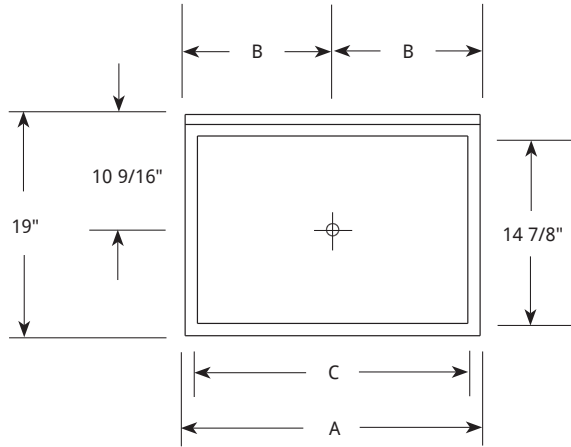

SK24IC+8

FEATURES:

- 304 Stainless Steel, Welded and Polished Top Assembly, Front Apron and Ends
- 304 Stainless Steel Insulated Ice Chest with 11" Inside Depth
- Factory-Installed, 4, 8 or 10 Circuit Post-Mix Sealed-In Cold Plate (Cold Plate Designated by Adding "+4", "+8", or "+10")
- Legs: Galvanized Steel Tube and Welded Cross-Brace Construction, with Corrosion Resistant Hammertone Paint and High-Impact Plastic Adjustable Feet
- Ice Chests Include 304 Stainless Steel Sliding Cover
- Standard Ice Chest: 1 1/2" Male Pipe Thread Drain
- Ice Chest with Cold Plate: 1/2" Standard Female Pipe Thread Drain
- 6" Unit Designed to Attach to Adjacent Units (No Legs)
- Constructed to Meet NSF Specifications

SD: 19" FRONT TO BACK

SK: 21" FRONT TO BACK

STANDARD ICE CHESTS

TOP VIEW:

FRONT VIEW:

Model	A	B	C	Capacity
SD6IC	6	3	4	30 lbs.
SD12IC	12	6	10	50 lbs.
SD18IC	18	9	16	70 lbs.
SD24IC	24	12	22	95 lbs.
SD30IC	30	15	28	120 lbs.
SD36IC	36	18	34	150 lbs.
SD48IC	48	24	46	200 lbs.

11" Ice Storage Depth

TOP VIEW:

FRONT VIEW:

Model	A	B	C	Capacity
SK24IC	24	12	22	95 lbs.
SK30IC	30	15	28	120 lbs.
SK36IC	36	18	34	150 lbs.
SK48IC	48	24	46	200 lbs.

11" Ice Storage Depth

ICE CHESTS WITH COLD PLATES

TOP VIEW:

FRONT VIEW:

Model	A	B	C	Capacity
SD18IC (+4)	18	9	16	70 lbs.
SD24IC (+8, +10)	24	12	22	95 lbs.
SD30IC (+8, +10)	30	15	28	120 lbs.
SD36IC (+8, +10)	36	18	34	150 lbs.
SD48IC (+8, +10)	48	24	46	200 lbs.