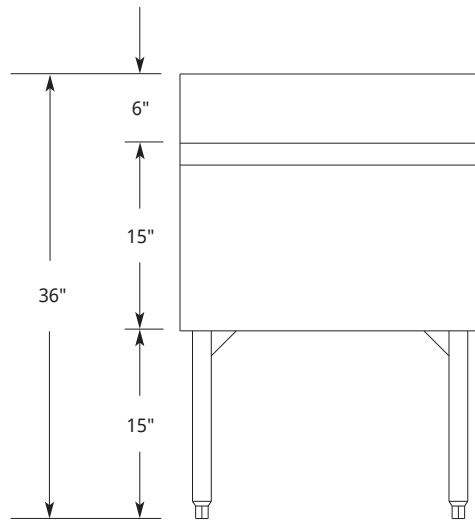

SD: 19" FRONT TO BACK

SK: 21" FRONT TO BACK

STANDARD ICE CHESTS

TOP VIEW:

FRONT VIEW:

Model	A	B	C	Capacity
SD6IC	6	3	4	30 lbs.
SD12IC	12	6	10	50 lbs.
SD18IC	18	9	16	70 lbs.
SD24IC	24	12	22	95 lbs.
SD30IC	30	15	28	120 lbs.
SD36IC	36	18	34	150 lbs.
SD48IC	48	24	46	200 lbs.

11" Ice Storage Depth

TOP VIEW:

FRONT VIEW:

Model	A	B	C	Capacity
SK24IC	24	12	22	95 lbs.
SK30IC	30	15	28	120 lbs.
SK36IC	36	18	34	150 lbs.
SK48IC	48	24	46	200 lbs.

11" Ice Storage Depth

ICE CHESTS WITH COLD PLATES

TOP VIEW:

FRONT VIEW:

Model	A	B	C	Capacity
SD18IC (+4)	18	9	16	70 lbs.
SD24IC (+8, +10)	24	12	22	95 lbs.
SD30IC (+8, +10)	30	15	28	120 lbs.
SD36IC (+8, +10)	36	18	34	150 lbs.
SD48IC (+8, +10)	48	24	46	200 lbs.

11" Ice Storage Depth

TOP VIEW:

FRONT VIEW:

Model	A	B	C	Capacity
SK24IC (+8, +10)	24	12	22	95 lbs.
SK30IC (+8, +10)	30	15	28	120 lbs.
SK36IC (+8, +10)	36	18	34	150 lbs.
SK48IC (+8, +10)	48	24	46	200 lbs.