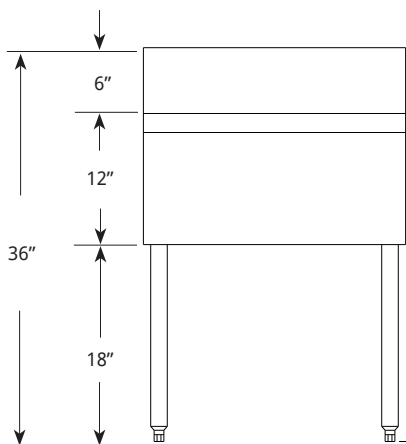

SK24IC+8

FEATURES:

- 304 Stainless Steel, Welded and Polished Top Assembly, Front Apron and Ends
- 304 Stainless Steel Insulated Ice Chest with 11" Inside Depth
- Factory-Installed, 4, 8 or 10 Circuit Post-Mix Sealed-In Cold Plate (Cold Plate Designated by Adding "+4", "+8", or "+10")
- Legs: Galvanized Steel Tube and Welded Cross-Brace Construction, with Corrosion Resistant Hammertone Paint and High-Impact Plastic Adjustable Feet
- Ice Chests Include 304 Stainless Steel Sliding Cover
- Standard Ice Chest: 1 1/2" Male Pipe Thread Drain
- Ice Chest with Cold Plate: 1/2" Standard Female Pipe Thread Drain
- 6" Unit Designed to Attach to Adjacent Units (No Legs)
- Constructed to Meet NSF Specifications

SD: 19" FRONT TO BACK

SK: 21" FRONT TO BACK

STANDARD ICE CHESTS

TOP VIEW:

FRONT VIEW:

Model	A	B	C	Capacity
SD6IC	6	3	4	30 lbs.
SD12IC	12	6	10	50 lbs.
SD18IC	18	9	16	70 lbs.
SD24IC	24	12	22	95 lbs.
SD30IC	30	15	28	120 lbs.
SD36IC	36	18	34	150 lbs.
SD48IC	48	24	46	200 lbs.

11" Ice Storage Depth

TOP VIEW:

FRONT VIEW:

Model	A	B	C	Capacity
SK24IC	24	12	22	95 lbs.
SK30IC	30	15	28	120 lbs.
SK36IC	36	18	34	150 lbs.
SK48IC	48	24	46	200 lbs.

11" Ice Storage Depth

ICE CHESTS WITH COLD PLATES

TOP VIEW:

FRONT VIEW:

Model	A	B	C	Capacity
SD18IC (+4)	18	9	16	70 lbs.
SD24IC (+8, +10)	24	12	22	95 lbs.
SD30IC (+8, +10)	30	15	28	120 lbs.
SD36IC (+8, +10)	36	18	34	150 lbs.
SD48IC (+8, +10)	48	24	46	200 lbs.