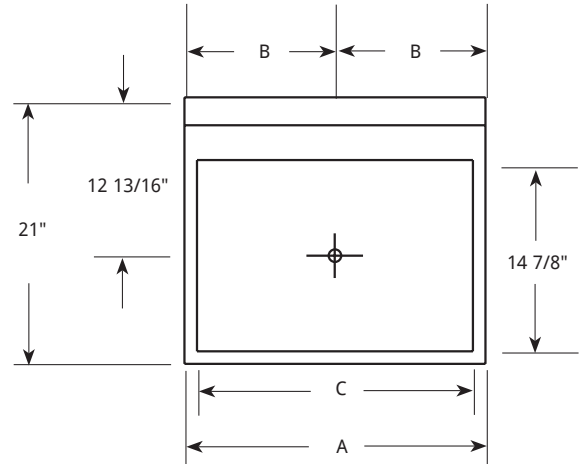

SD: 19" FRONT TO BACK

SK: 21" FRONT TO BACK

STANDARD ICE CHESTS

TOP VIEW:

FRONT VIEW:

Model	A	B	C	Capacity
SD6IC	6	3	4	30 lbs.
SD12IC	12	6	10	50 lbs.
SD18IC	18	9	16	70 lbs.
SD24IC	24	12	22	95 lbs.
SD30IC	30	15	28	120 lbs.
SD36IC	36	18	34	150 lbs.
SD48IC	48	24	46	200 lbs.

11" Ice Storage Depth

TOP VIEW:

FRONT VIEW:

Model	A	B	C	Capacity
SK24IC	24	12	22	95 lbs.
SK30IC	30	15	28	120 lbs.
SK36IC	36	18	34	150 lbs.
SK48IC	48	24	46	200 lbs.

11" Ice Storage Depth

ICE CHESTS WITH COLD PLATES

TOP VIEW:

FRONT VIEW:

Model	A	B	C	Capacity
SD18IC (+4)	18	9	16	70 lbs.
SD24IC (+8, +10)	24	12	22	95 lbs.
SD30IC (+8, +10)	30	15	28	120 lbs.
SD36IC (+8, +10)	36	18	34	150 lbs.
SD48IC (+8, +10)	48	24	46	200 lbs.

11" Ice Storage Depth

TOP VIEW:

FRONT VIEW:

Model	A	B	C	Capacity
SK24IC (+8, +10)	24	12	22	95 lbs.
SK30IC (+8, +10)	30	15	28	120 lbs.
SK36IC (+8, +10)	36	18	34	150 lbs.
SK48IC (+8, +10)	48	24	46	200 lbs.