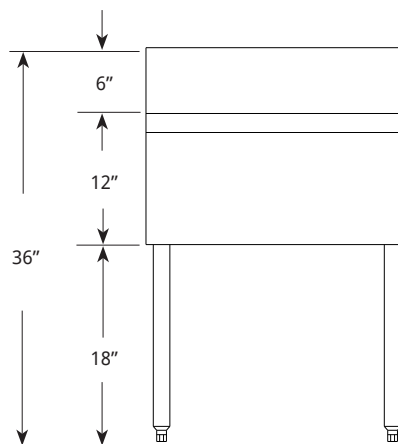

SK24IC+8

FEATURES:

- 304 Stainless Steel, Welded and Polished Top Assembly, Front Apron and Ends
- 304 Stainless Steel Insulated Ice Chest with 11" Inside Depth
- Factory-Installed, 4, 8 or 10 Circuit Post-Mix Sealed-In Cold Plate (Cold Plate Designated by Adding "+4", "+8", or "+10")
- Legs: Galvanized Steel Tube and Welded Cross-Brace Construction, with Corrosion Resistant Hammertone Paint and High-Impact Plastic Adjustable Feet
- Ice Chests Include 304 Stainless Steel Sliding Cover
- Standard Ice Chest: 1 1/2" Male Pipe Thread Drain
- Ice Chest with Cold Plate: 1/2" Standard Female Pipe Thread Drain
- 6" Unit Designed to Attach to Adjacent Units (No Legs)
- Constructed to Meet NSF Specifications

SD: 19" FRONT TO BACK

SK: 21" FRONT TO BACK

STANDARD ICE CHESTS

TOP VIEW:

FRONT VIEW:

Model	A	B	C	Capacity
SD6IC	6	3	4	30 lbs.
SD12IC	12	6	10	50 lbs.
SD18IC	18	9	16	70 lbs.
SD24IC	24	12	22	95 lbs.
SD30IC	30	15	28	120 lbs.
SD36IC	36	18	34	150 lbs.
SD48IC	48	24	46	200 lbs.

11" Ice Storage Depth

TOP VIEW:

FRONT VIEW:

Model	A	B	C	Capacity
SK24IC	24	12	22	95 lbs.
SK30IC	30	15	28	120 lbs.
SK36IC	36	18	34	150 lbs.
SK48IC	48	24	46	200 lbs.

11" Ice Storage Depth

ICE CHESTS WITH COLD PLATES

TOP VIEW:

FRONT VIEW:

Model	A	B	C	Capacity
SD18IC (+4)	18	9	16	70 lbs.
SD24IC (+8, +10)	24	12	22	95 lbs.
SD30IC (+8, +10)	30	15	28	120 lbs.
SD36IC (+8, +10)	36	18	34	150 lbs.
SD48IC (+8, +10)	48	24	46	200 lbs.