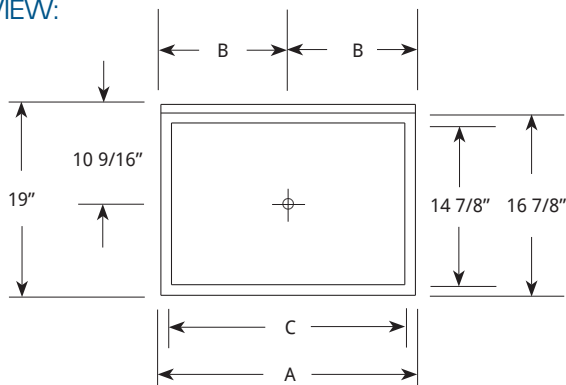

SK24IC+8

FEATURES:

- 304 Stainless Steel, Welded and Polished Top Assembly, Front Apron and Ends
- 304 Stainless Steel Insulated Ice Chest with 11" Inside Depth
- Factory-Installed, 4, 8 or 10 Circuit Post-Mix Sealed-In Cold Plate (Cold Plate Designated by Adding "+4", "+8", or "+10")
- Legs: Galvanized Steel Tube and Welded Cross-Brace Construction, with Corrosion Resistant Hammertone Paint and High-Impact Plastic Adjustable Feet
- Ice Chests Include 304 Stainless Steel Sliding Cover
- Standard Ice Chest: 1 1/2" Male Pipe Thread Drain
- Ice Chest with Cold Plate: 1/2" Standard Female Pipe Thread Drain
- 6" Unit Designed to Attach to Adjacent Units (No Legs)
- Constructed to Meet NSF Specifications

SD: 19" FRONT TO BACK

SK: 21" FRONT TO BACK

STANDARD ICE CHESTS

TOP VIEW:

FRONT VIEW:

Model	A	B	C	Capacity
SD6IC	6	3	4	30 lbs.
SD12IC	12	6	10	50 lbs.
SD18IC	18	9	16	70 lbs.
SD24IC	24	12	22	95 lbs.
SD30IC	30	15	28	120 lbs.
SD36IC	36	18	34	150 lbs.
SD48IC	48	24	46	200 lbs.

11" Ice Storage Depth

TOP VIEW:

FRONT VIEW:

Model	A	B	C	Capacity
SK24IC	24	12	22	95 lbs.
SK30IC	30	15	28	120 lbs.
SK36IC	36	18	34	150 lbs.
SK48IC	48	24	46	200 lbs.

11" Ice Storage Depth

ICE CHESTS WITH COLD PLATES

TOP VIEW:

FRONT VIEW:

Model	A	B	C	Capacity
SD18IC (+4)	18	9	16	70 lbs.
SD24IC (+8, +10)	24	12	22	95 lbs.
SD30IC (+8, +10)	30	15	28	120 lbs.
SD36IC (+8, +10)	36	18	34	150 lbs.
SD48IC (+8, +10)	48	24	46	200 lbs.