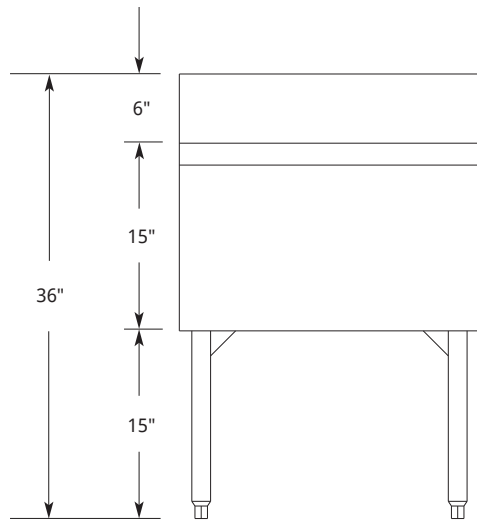

SD: 19" FRONT TO BACK

SK: 21" FRONT TO BACK

STANDARD ICE CHESTS

TOP VIEW:

FRONT VIEW:

Model	A	B	C	Capacity
SD6IC	6	3	4	30 lbs.
SD12IC	12	6	10	50 lbs.
SD18IC	18	9	16	70 lbs.
SD24IC	24	12	22	95 lbs.
SD30IC	30	15	28	120 lbs.
SD36IC	36	18	34	150 lbs.
SD48IC	48	24	46	200 lbs.

11" Ice Storage Depth

TOP VIEW:

FRONT VIEW:

Model	A	B	C	Capacity
SK24IC	24	12	22	95 lbs.
SK30IC	30	15	28	120 lbs.
SK36IC	36	18	34	150 lbs.
SK48IC	48	24	46	200 lbs.

11" Ice Storage Depth

ICE CHESTS WITH COLD PLATES

TOP VIEW:

FRONT VIEW:

Model	A	B	C	Capacity
SD18IC (+4)	18	9	16	70 lbs.
SD24IC (+8, +10)	24	12	22	95 lbs.
SD30IC (+8, +10)	30	15	28	120 lbs.
SD36IC (+8, +10)	36	18	34	150 lbs.
SD48IC (+8, +10)	48	24	46	200 lbs.

11" Ice Storage Depth

TOP VIEW:

FRONT VIEW:

Model	A	B	C	Capacity
SK24IC (+8, +10)	24	12	22	95 lbs.
SK30IC (+8, +10)	30	15	28	120 lbs.
SK36IC (+8, +10)	36	18	34	150 lbs.
SK48IC (+8, +10)	48	24	46	200 lbs.