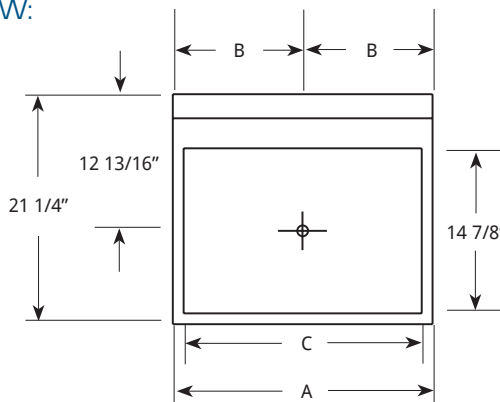

SK24IC+8

FEATURES:

- 304 Stainless Steel, Welded and Polished Top Assembly, Front Apron and Ends
- 304 Stainless Steel Insulated Ice Chest with 11" Inside Depth
- Factory-Installed, 4, 8 or 10 Circuit Post-Mix Sealed-In Cold Plate (Cold Plate Designated by Adding "+4", "+8", or "+10")
- Legs: Galvanized Steel Tube and Welded Cross-Brace Construction, with Corrosion Resistant Hammertone Paint and High-Impact Plastic Adjustable Feet
- Ice Chests Include 304 Stainless Steel Sliding Cover
- Standard Ice Chest: 1 1/2" Male Pipe Thread Drain
- Ice Chest with Cold Plate: 1/2" Standard Female Pipe Thread Drain
- 6" Unit Designed to Attach to Adjacent Units (No Legs)
- Constructed to Meet NSF Specifications

SD: 19" FRONT TO BACK

SK: 21" FRONT TO BACK

STANDARD ICE CHESTS

TOP VIEW:

FRONT VIEW:

Model	A	B	C	Capacity
SD6IC	6	3	4	30 lbs.
SD12IC	12	6	10	50 lbs.
SD18IC	18	9	16	70 lbs.
SD24IC	24	12	22	95 lbs.
SD30IC	30	15	28	120 lbs.
SD36IC	36	18	34	150 lbs.
SD48IC	48	24	46	200 lbs.

11" Ice Storage Depth

TOP VIEW:

FRONT VIEW:

Model	A	B	C	Capacity
SK24IC	24	12	22	95 lbs.
SK30IC	30	15	28	120 lbs.
SK36IC	36	18	34	150 lbs.
SK48IC	48	24	46	200 lbs.

11" Ice Storage Depth

ICE CHESTS WITH COLD PLATES

TOP VIEW:

FRONT VIEW:

Model	A	B	C	Capacity
SD18IC (+4)	18	9	16	70 lbs.
SD24IC (+8, +10)	24	12	22	95 lbs.
SD30IC (+8, +10)	30	15	28	120 lbs.
SD36IC (+8, +10)	36	18	34	150 lbs.
SD48IC (+8, +10)	48	24	46	200 lbs.