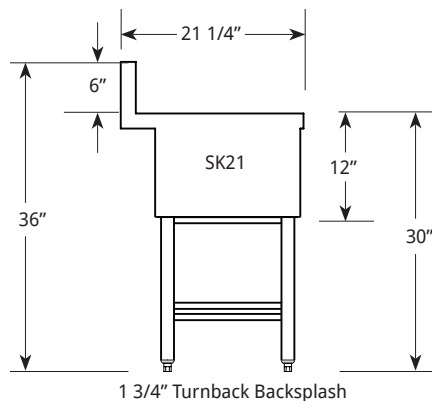

SK24IC+8

FEATURES:

- 304 Stainless Steel, Welded and Polished Top Assembly, Front Apron and Ends
- 304 Stainless Steel Insulated Ice Chest with 11" Inside Depth
- Factory-Installed, 4, 8 or 10 Circuit Post-Mix Sealed-In Cold Plate (Cold Plate Designated by Adding "+4", "+8", or "+10")
- Legs: Galvanized Steel Tube and Welded Cross-Brace Construction, with Corrosion Resistant Hammertone Paint and High-Impact Plastic Adjustable Feet
- Ice Chests Include 304 Stainless Steel Sliding Cover
- Standard Ice Chest: 1 1/2" Male Pipe Thread Drain
- Ice Chest with Cold Plate: 1/2" Standard Female Pipe Thread Drain
- 6" Unit Designed to Attach to Adjacent Units (No Legs)
- Constructed to Meet NSF Specifications

MODEL NUMBERS:

Description	Model	Model
Ice Chests	SD6IC	
	SD12IC	
	SD18IC (+4)	
	SD24IC (+8, +10)	SK24IC (+8, +10)
	SD30IC (+8, +10)	SK30IC (+8, +10)
	SD36IC (+8, +10)	SK36IC (+8, +10)
	SD48IC (+8, +10)	SK48IC (+8, +10)

SD: 19" FRONT TO BACK

SK: 21" FRONT TO BACK

STANDARD ICE CHESTS

TOP VIEW:

FRONT VIEW:

Model	A	B	C	Capacity
SD6IC	6	3	4	30 lbs.
SD12IC	12	6	10	50 lbs.
SD18IC	18	9	16	70 lbs.
SD24IC	24	12	22	95 lbs.
SD30IC	30	15	28	120 lbs.
SD36IC	36	18	34	150 lbs.
SD48IC	48	24	46	200 lbs.

TOP VIEW:

FRONT VIEW:

Model	A	B	C	Capacity
SD18IC (+4)	18	9	16	70 lbs.
SD24IC (+8, +10)	24	12	22	95 lbs.
SD30IC (+8, +10)	30	15	28	120 lbs.
SD36IC (+8, +10)	36	18	34	150 lbs.
SD48IC (+8, +10)	48	24	46	200 lbs.