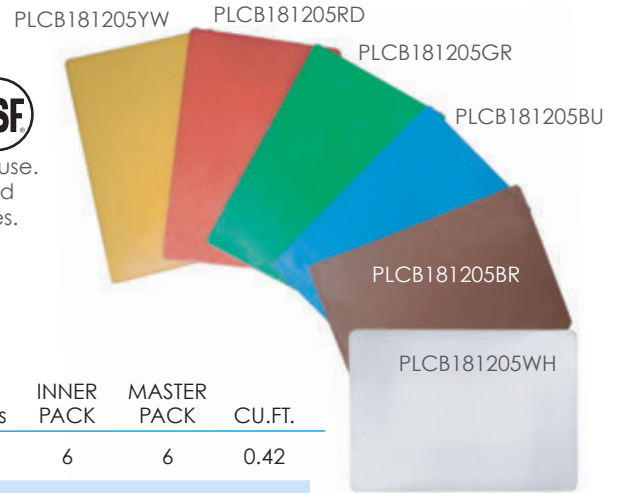

## POLYETHYLENE COLOR CUTTING BOARDS HDPE

Color-coded, high density polyethylene cutting boards designed for sanitary use. Non-absorbent surface to prevent bacteria build-up. Shape will not distort and non-skid surface prevents dull knives. Dishwasher safe. Available in various sizes. **Sold by Master Pack only.**