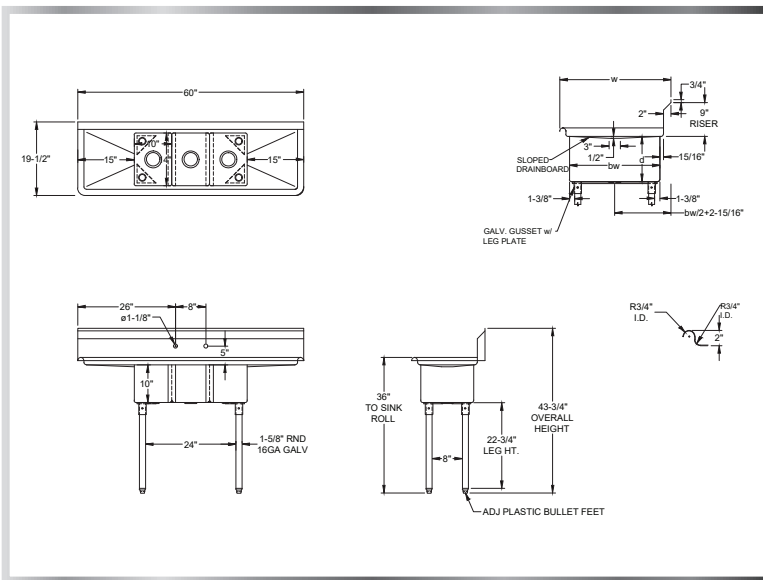

ECONOMY 3-BOWL 2-DRAINBOARD SINK

SINKS - 3 BOWLS

MATERIALS

- 18 Gauge 300 Series Stainless Steel; Fabricated
- Galvanized Legs and Gussets
 - Plastic Bullet Feet

FEATURES

- 10"H Backsplash with 2" Return to Wall
- 8" On-Center Wall-Mounted Faucet Holes (* Has 2 Sets)
- 3-1/2" Die-Stamped Drain Opening With Drain Baskets Included
- Two Drainboards (1 on Each Side)
- Adjustable Bullet Feet

MODEL NUMBER	BOWL SIZE L X W X H	LENGTH	WIDTH	DRAINBOARD SIZE
3SG-101410LR15	10" x 14" x 10"	60"	19-1/2"	15"
3SG-122012LR12	12" x 20" x 12"	60"	25-1/2"	12"
3SG-141612LR12	14" x 16" x 12"	66"	21-1/2"	12"
3SG-151514LR15	15" x 15" x 14"	75"	20-1/2"	15"
3SG-162012LR18	16" x 20" x 12"	84"	25-1/2"	18"
3SG-162014LR18	16" x 20" x 14"	84"	25-1/2"	18"
3SG-181812LR18	18" x 18" x 12"	90"	23-1/2"	18"
3SG-181814LR18	18" x 18" x 14"	90"	23-1/2"	18"
3SG-181814LR24	18" x 18" x 14"	102"	23-1/2"	24"
3SG-182414LR18	18" x 24" x 14"	90"	29-1/2"	18"
3SG-182414LR24	18" x 24" x 14"	102"	29-1/2"	24"
3SG-202012LR18	20" x 20" x 12"	96"	25-1/2"	18"
3SG-202014LR24	20" x 20" x 14"	108"	25-1/2"	24"
3SG-203012LR20	20" x 30" x 12"	100"	35-1/2"	20"
3SG-203014LR24	20" x 30" x 14"	108"	35-1/2"	24"
3SG-242414LR24*	24" x 24" x 14"	120"	29-1/2"	24"