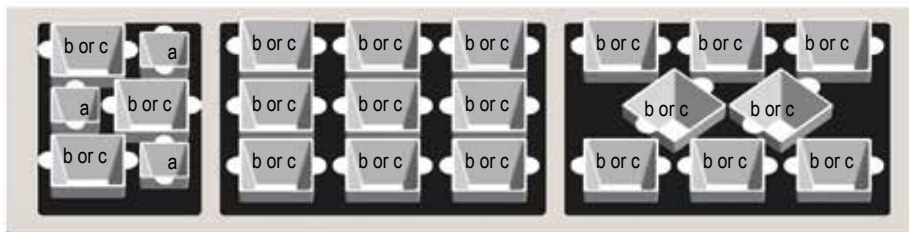

## COLD FOOD TEMPLATES

FITS ITEMS

a. CW1480

b. CW1460

c. CW1470

d. CW1490

- Templates designed to fit within NSF-7 cold wells
- Enables you to keep food within the recommended safe zone
- Ideal solution for when you need to lower the serving vessels below the air curtain
- Template dimensions: 25¾ x 21¼" DOUBLE WELL / 12¾ x 21¼" SINGLE WELL

CW5108

CW5112

CW5114

| Item #   | Description                               | Min Order | Aluminum Finish (\$) | Color Coated (\$) |
|--|---|-----------|----------------------|-------------------|
| COLD FOOD TEMPLATES—ALUMINUM, FINISHED OR COATED |   |           |                      |                   |
| CW5108_  | Fits (3) CW1460, (3) CW1470 or (3) CW1480 | 1 ea      | 352.12 ea            | 491.64 ea         |
| CW5112_  | Fits (9) CW1470 or (9) CW1460             | 1 ea      | 517.50 ea            | 786.60 ea         |
| CW5114_  | Fits (8) CW1460 or (8) CW1470             | 1 ea      | 517.50 ea            | 786.60 ea         |