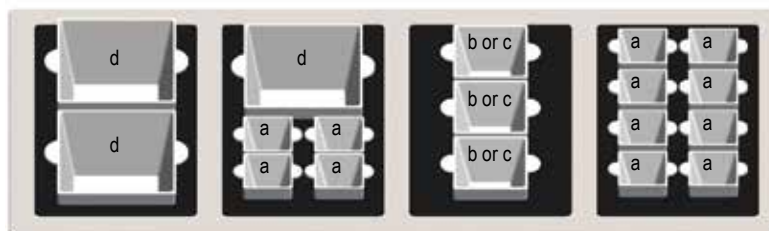

CW5102

CW5104

CW5106

CW5110

COUNTRY KITCHEN COLLECTION™

COLD FOOD TEMPLATES

- Templates designed to fit within NSF-7 cold wells
- Enables you to keep food within the recommended safe zone
- Ideal solution for when you need to lower the serving vessels below the air curtain
- Template dimensions: 12¾ x 21¼" SINGLE WELL