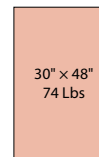

WALNUT

R 60"  
144 Lbs

MRT60R

R 48"  
92 Lbs

MRT48R

R 42"  
72 Lbs

MRT42R

R 36"  
53 Lbs

MRT36R

R 30"  
53 Lbs

MRT30R

R 24"  
26 Lbs

MRT24R

Standard  
Two-tone

42" x 42"  
76 Lbs  
*\*Special Order*

MRT4242

36" x 36"  
68 Lbs

MRT3636

30" x 30"  
48 Lbs

MRT3030

24" x 24"  
32 Lbs

MRT2424

24" x 30"  
39 Lbs

MRT2430

30" x 45"  
67 Lbs

MRT3045

30" x 48"  
74 Lbs

MRT3048

60" x 30"  
93 Lbs

MRT3060

30" x 72"  
111 Lbs

MRT3072