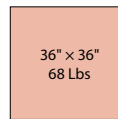

WALNUT

R 60"  
144 Lbs

MRT60R

R 48"  
92 Lbs

MRT48R

R 42"  
72 Lbs

MRT42R

R 36"  
53 Lbs

MRT36R

R 30"  
53 Lbs

MRT30R

R 24"  
26 Lbs

MRT24R

Standard  
Two-tone

42" x 42"  
76 Lbs  
*\*Special Order*

MRT4242

36" x 36"  
68 Lbs

MRT3636

30" x 30"  
48 Lbs

MRT3030

24" x 24"  
32 Lbs

MRT2424

24" x 30"  
39 Lbs

MRT2430