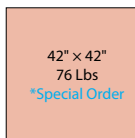

MRT36R

R 30"  
53 Lbs

MRT30R

R 24"  
26 Lbs

MRT24R

Standard  
Two-tone

42" x 42"  
76 Lbs  
*\*Special Order*

MRT4242

36" x 36"  
68 Lbs

MRT3636

30" x 30"  
48 Lbs

MRT3030

24" x 24"  
32 Lbs

MRT2424

24" x 30"  
39 Lbs

MRT2430