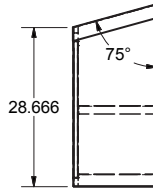

BKWCH - Wall Cabinet w/ Hinged Doors

- T-304 18 ga Stainless Steel
- 15" Deep

- Fixed Position Shelf - 11 5/8" from Bottom of Cabinet

Part Number  **Size: (w x d x h)**

BKWCH-1524	✓	24" x 15" x 32 1/2"
BKWCH-1530	✓	30" x 15" x 32 1/2"
BKWCH-1536	✓	36" x 15" x 32 1/2"
BKWCH-1548	✓	48" x 15" x 32 1/2"

BKDC- Stainless Steel Dish Cabinet

- T-304 18 ga Stainless Steel
- 1 5/8" x 6" Straight S/S Leg
- Legs Adjust 1" in Height

- Fixed Position Shelf
- 15" & 18" Depth Available

15" Deep

Part Number  **Size: (l x w)**

BKDC-1536	✓	36" x 15"
BKDC-1548	✓	48" x 15"
BKDC-1560	✓	60" x 15"
BKDC-1572	✓	72" x 15"

18" Deep

Part Number  **Size: (l x w)**

BKDC-1836	✓	36" x 18"
BKDC-1848	✓	48" x 18"
BKDC-1860	✓	60" x 18"
BKDC-1872	✓	72" x 18"