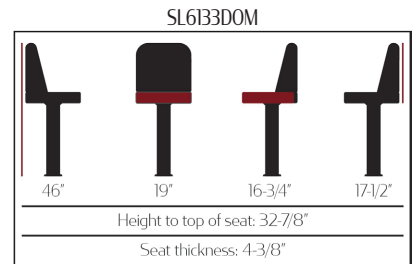

BUCKET

BOLT DOWN PEDESTALS

- Pedestals have a black powder coat finish & feature a 2.5mm steel column with a 4.5mm mounting plate
- All welded joints - nothing to fail
- Heavy-duty 4 degree slant swivel attached to frame
- Short Stack (left) and Standard (bottom left) Buckets feature a waterfall front
- American Made (bottom right) Buckets feature double stitching & a non-waterfall front
- All bucket seat options feature quality fabric-backed, commercial-grade vinyl
- Buckets ship unattached - simple seat attachment required

All spec sheets are available in AutoQuotes or online at www.oakstreetmfg.com

Bolt Down Pedestals	Black Vinyl	Espresso Vinyl	Wine Vinyl	Approx. Weight	List Price
Standard Bucket	SL6133IMP-BLK	SL6133IMP-ESP	SL6133IMP-WINE	34 lbs	\$417.60
American Made Bucket	SL6133DOM-BLK	SL6133DOM-ESP	SL6133DOM-WINE	34 lbs	\$518.19