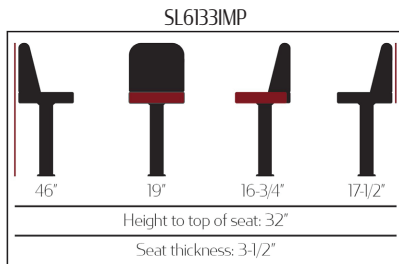

BUCKET

BOLT DOWN PEDESTALS

- Pedestals have a black powder coat finish & feature a 2.5mm steel column with a 4.5mm mounting plate
- All welded joints - nothing to fail
- Heavy-duty 4 degree slant swivel attached to frame
- Short Stack (left) and Standard (bottom left) Buckets feature a waterfall front
- American Made (bottom right) Buckets feature double stitching & a non-waterfall front
- All bucket seat options feature quality fabric-backed, commercial-grade vinyl
- Buckets ship unattached - simple seat attachment required

All spec sheets are available in AutoQuotes or online at www.oakstreetmfg.com

Bolt Down Pedestals	Black Vinyl	Espresso Vinyl	Wine Vinyl	Approx. Weight	List Price
Standard Bucket	SL6133IMP-BLK	SL6133IMP-ESP	SL6133IMP-WINE	34 lbs	\$417.60
American Made Bucket	SL6133DOM-BLK	SL6133DOM-ESP	SL6133DOM-WINE	34 lbs	\$518.19