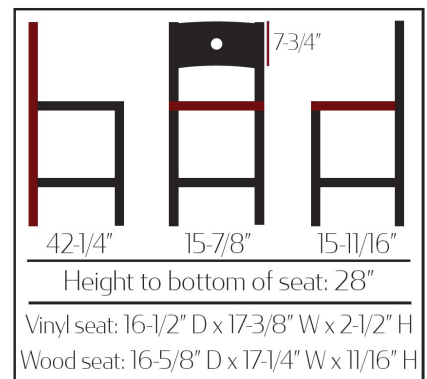

All spec sheets are available in AutoQuotes or online at www.oakstreetmfg.com

Barstool part numbers are as follows:
SL2150CCS-1-Back Style-Back Stain-Seat Option
(e.g. SL2150CCS-1-B-N-BLK)

*Note: If seat option is matching wood seat, simply indicate the stain only (e.g. SL2150CCS-1-B-WA).

- Wood backs available in: black, walnut, cherry, mahogany & clear coat finishes
- Premium clear coat finish
- 1.2mm steel frame; 1-1/4" tubing; 100% mig welded frame
- Standard leg supports
- Non-marring glides (GL2160-CLEAR is standard - other options are available but charged additional)
- Wood backs ship attached. Seats ship unattached - simple seat attachment required
- Stackable: No
- Weight: 20 lbs
- Frame load capacity: 300 lbs