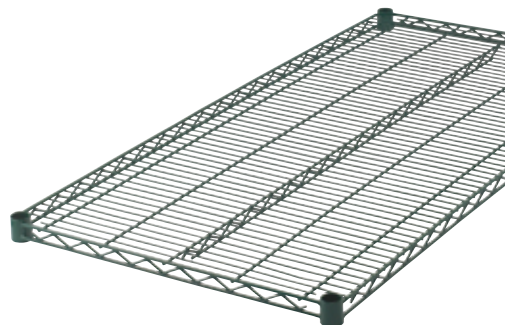

EPOXY-COATED WIRE SHELVES

◆ Withstands temperatures from -100°F to 500°F

◆ **Must buy full case quantity**

ITEM	DESCRIPTION - W x L	UOM	CASE
VEX-1424	14" x 24"	Each	2
VEX-1430	14" x 30"	Each	2
VEX-1436	14" x 36"	Each	2
VEX-1448	14" x 48"	Each	2
VEX-1460	14" x 60"	Each	2
VEX-1472	14" x 72"	Each	2
VEX-1824	18" x 24"	Each	2
VEX-1830	18" x 30"	Each	2
VEX-1836	18" x 36"	Each	2
VEX-1842	18" x 42"	Each	2
VEX-1848	18" x 48"	Each	2
VEX-1854	18" x 54"	Each	2
VEX-1860	18" x 60"	Each	2
VEX-1872	18" x 72"	Each	2
VEX-2124	21" x 24"	Each	2
VEX-2130	21" x 30"	Each	2
VEX-2136	21" x 36"	Each	2
VEX-2148	21" x 48"	Each	2
VEX-2160	21" x 60"	Each	2
VEX-2172	21" x 72"	Each	2
VEX-2424	24" x 24"	Each	2
VEX-2430	24" x 30"	Each	2
VEX-2436	24" x 36"	Each	2
VEX-2442	24" x 42"	Each	2
VEX-2448	24" x 48"	Each	2
VEX-2454	24" x 54"	Each	2
VEX-2460	24" x 60"	Each	2
VEX-2472	24" x 72"	Each	2

Epoxy shelving suitable for storage in dry as well as moist/humid areas

WIRE SHELVES

- ◆ NSF listed for use in all environments, including humid areas
- ◆ Heavy-duty wire construction
- ◆ Mix-and-match the various sizes to suit any need
- ◆ Easy to assemble, no tools required
- ◆ Capacities:
Under 48" long - up to 850 lbs/shelf,
Over 48" long - up to 600 lbs/shelf
- ◆ Includes 4 split-sleeve clips per shelf

VEX-SERIES SHELVES

EPOXY-COATED POSTS

- ◆ For wire shelving
- ◆ Withstands temperatures from -100°F to 500°F

◆ **Must buy full case quantity**

ITEM	DESCRIPTION	UOM	CASE
VEX-8P	8"H	Each	4
VEX-34P	34"H	Each	4
VEX-48P	48"H	Each	4
VEX-54P	54"H	Each	4
VEX-63P	63"H	Each	4
VEX-72P	72"H	Each	4
VEX-86P	86"H	Each	4

VEX-SERIES POSTS

EPOXY-COATED WALL MOUNT BRACKETS

- ◆ A great option for mounting a single wire shelf to the wall with two brackets

◆ **Must buy full case quantity**

ITEM	DESCRIPTION	UOM	CASE
VEXB-14	14"W	Pair	2
VEXB-18	18"W	Pair	2
VEXB-21	21"W	Pair	2
VEXB-24	24"W	Pair	2