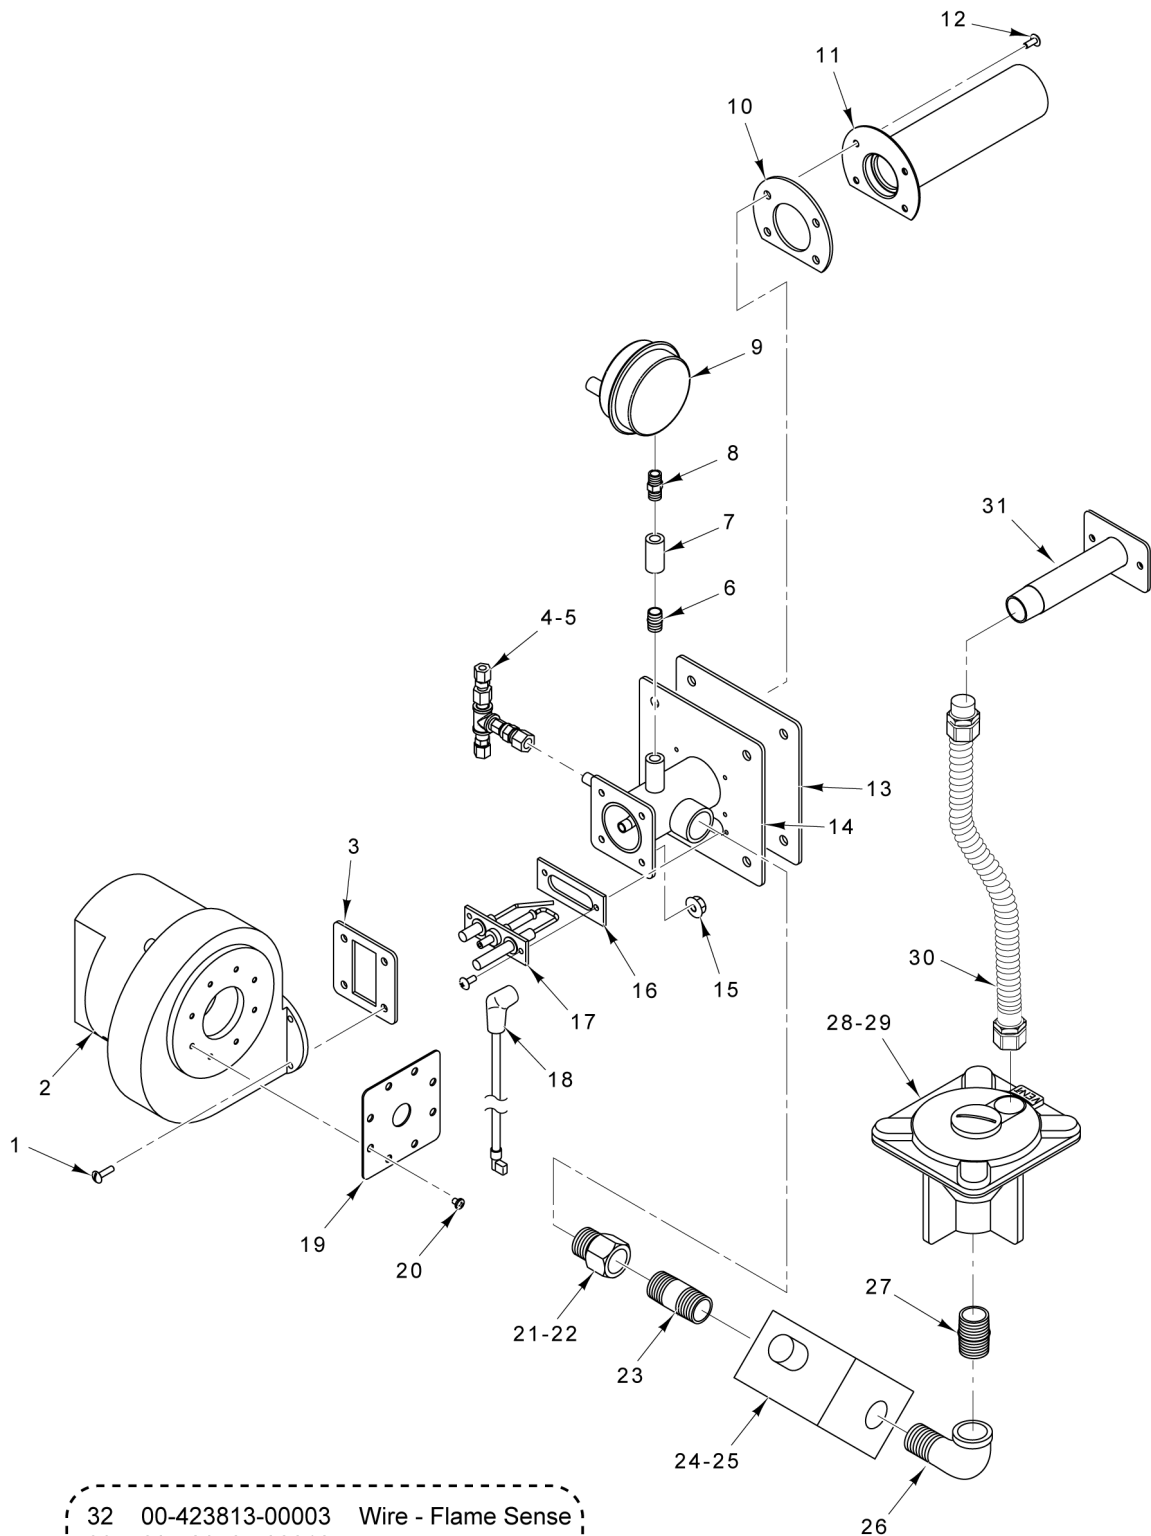

32 00-423813-00003 Wire - Flame Sense
33 00-426505-00018 Tube - Flex
PARTS NOT ILLUSTRATED

PL-59637

**BURNER ASSEMBLY
(BEFORE S/N 463024850)**

**BURNER ASSEMBLY
(BEFORE S/N 463024850)**

ILLUS. PL-59637	PART NO.	NAME OF PART	AMT.
1	SC-053-03	Mach. Screw 10-24 x 3/4 Slotted Truss Hd. (SST).....	4
2	00-855605-00001	Blower - Variable Speed.....	1
3	00-855649-00001	Gasket - Blower.....	1
4	00-855601-00001	Pilot - Natural Air Assy.....	1
5	00-855601-00002	Pilot - Propane Air Assy.....	1
6	FP-081-93	Pipe 1/8 x 3/4 TBE (Brass).....	1
7	FP-090-08	Coupling - Pipe 1/8 TBE (SST).....	1
8	00-851833-00001	Orifice - Air.....	1
9	00-850778-00001	Switch - Air Pressure.....	1
10	00-855626-00001	Gasket - Burner.....	1
11	00-855646-00001	Burner - Aconit.....	1
12	SC-066-06	Mach. Screw 10-24 x 1/2 Phil. Truss Hd. (SST).....	4
13	00-855625-00001	Gasket - Burner Plate.....	1
14	00-855640-00001	Burner - Adaptor Weld.....	1
15	NS-038-13	Lock Nut 10-24 Hex.....	4
16	00-855628-00001	Gasket - Pilot.....	1
17	00-855627-00001	Pilot.....	1
18	00-857210-00005	Cable - Ignitor W/ Strain Relief.....	1
19	00-855647-00001	Orifice - Air.....	1
20	SC-110-87	Mach. Screw - #10-32 x 1/4" Phil. Pan Hd.....	8
21	00-852984-00012	Orifice (NAT).....	1
22	00-852984-00010	Orifice (LP).....	1
23	FP-036-02	Pipe 3/4 x 2-1/2 TBE.....	1
24	00-844133-00001	Valve - Comb. Natural 3-1/2 In.....	1
25	00-844133-00002	Valve - Comb. (3-1/2 In.) (10 In. W.C.) (LP).....	1
26	FP-078-86	Elbow - Street 3/4 x 90 Deg.....	1
27	FP-036-92	Pipe 3/4 x 1-3/8 TBE (Black).....	1
28	00-408279-00025	Regulator - Pressure 3/4 In. (NAT).....	1
29	00-408279-00029	Regulator - Pressure 3/4 (LP).....	1
30	00-851318-00001	Flex Line Gas.....	1
31	00-855670-00001	Support - Gas Pipe.....	1
32	00-423813-00003	Wire - Flame Sense.....	1
33	00-426505-00018	Tube - Flex (1/4 x 18 In.) Tubing - Pilot.....	1