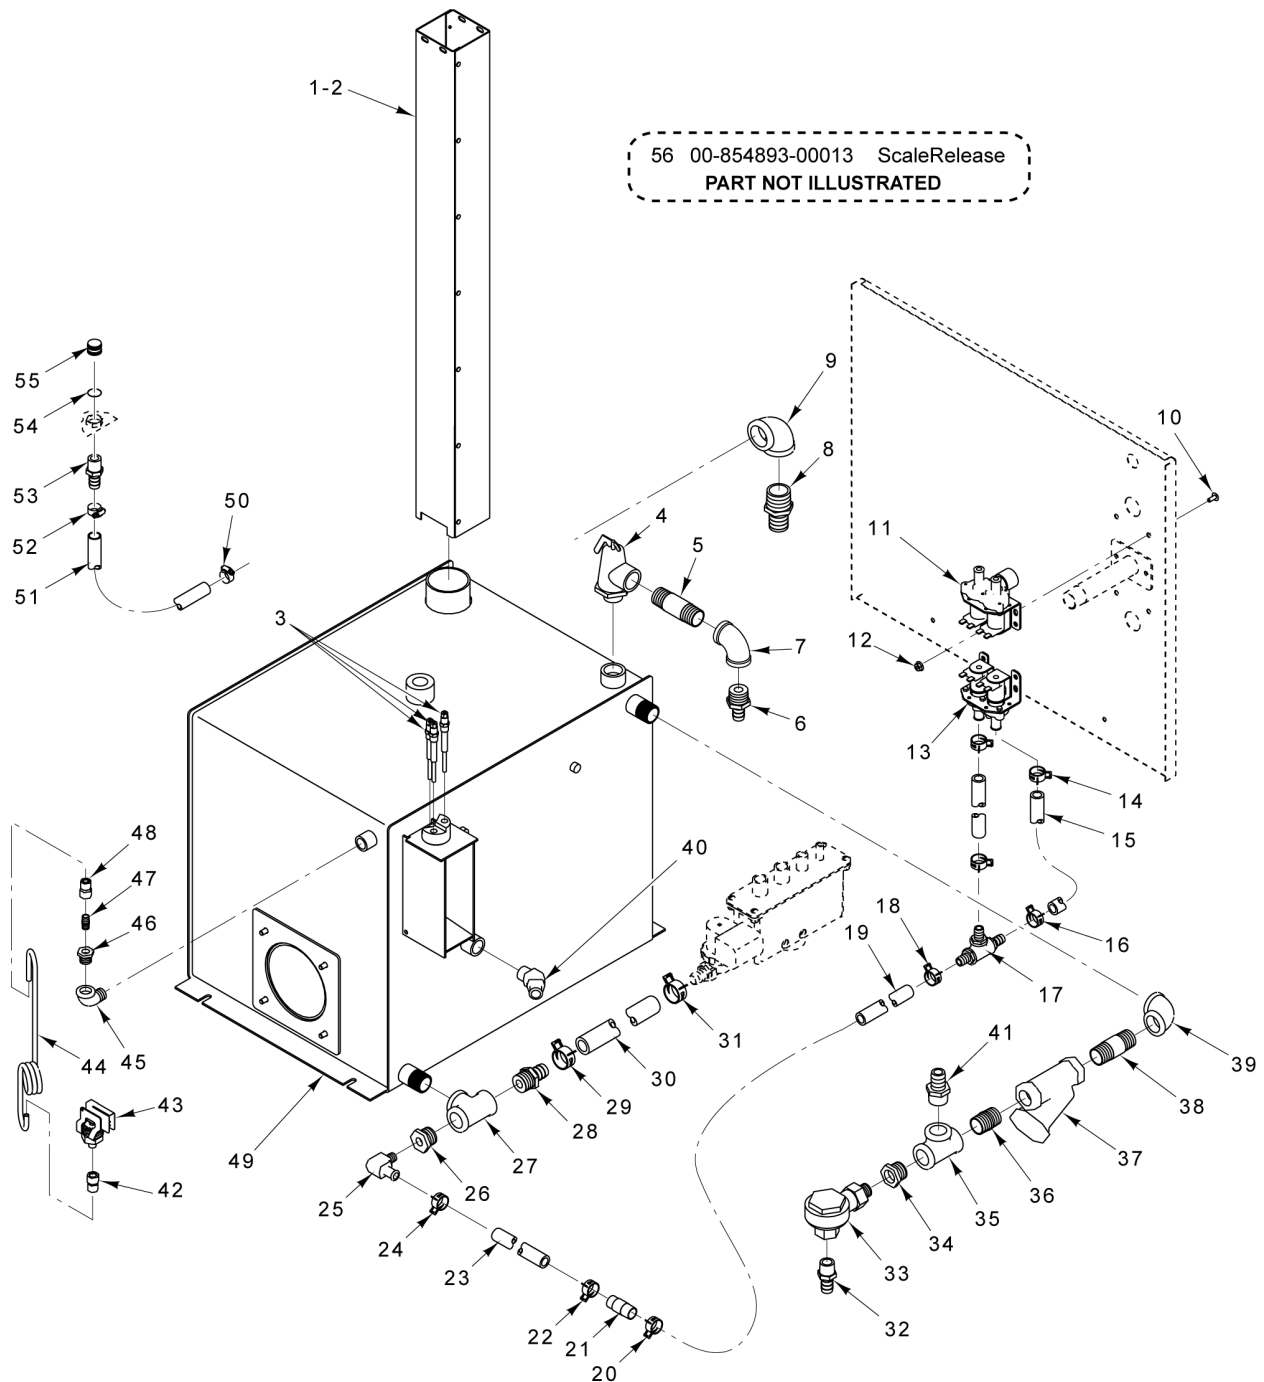

PL-59638

GAS GENERATOR TANK ASSEMBLY / SOLENOID VALVES

GAS GENERATOR TANK ASSEMBLY / SOLENOID VALVES

ILLUS.	PART NO.	NAME OF PART	AMT.
PL-59638			
1	00-857621-00001	Flue Assy. (6-Pan).....	1
2	00-857623-00001	Flue Assy. (10-Pan).....	1
3	00-857046-00002	Probe - Water Level.....	3
4	00-855606-00001	Valve - Relief 3/4 In. 5 PSI.....	1
5	FP-041-66	Pipe 3/4 x 3 TBE (Brass).....	1
6	FP-090-31	Fitting - Hose 5/8 Hose to 3/4 MPT (Brass).....	1
7	FP-013-27	Elbow - Pipe 1/2 x 90 Deg.....	1
8	FP-090-19	Fitting - Hose (11 In.).....	1
9	FP-013-27	Elbow - Pipe 1/2 x 90 Deg.....	1
10	SC-066-06	Mach. Screw 10-24 x 1/2 Phil. Truss Hd. (SST).....	8
11	00-856720-00001	Valve - Dual Water (3.8 GPM) Drain Cooling & Cavity Cold Water Condensate.....	1
12	NS-038-13	Lock Nut 10-24 Hex.....	8
13	00-856720-00003	Valve - Dual Water (0.25 GPM / 3.8 GPM) Generator Fast & Slow Fill.....	1
14	00-557844	Clamp - Hose (19mm).....	1
15	00-557681	Hose - Water Supply 1/2 x 1/8 (Clear PVC).....	AR
16	00-557844	Clamp - Hose (19mm).....	1
17	FP-090-94	Tee - Tubing (1/2 In.) (Brass).....	1
18	00-557844	Clamp - Hose (19mm).....	1
19	00-557681	Hose - Water Supply 1/2 x 1/8 (Clear PVC).....	AR
20	00-557844	Clamp - Hose (19mm).....	1
21	00-857179-00001	Valve - Check.....	2
22	00-557844	Clamp - Hose (19mm).....	1
23	00-557681	Hose - Water Supply 1/2 x 1/8 (Clear PVC).....	AR
24	00-557844	Clamp - Hose (19mm).....	1
25	FP-090-56	Fitting - Hose 5/8 x 90 Deg. (Brass).....	1
26	FP-027-16	Bushing - Pipe 3/4 to 3/8 (Brass).....	1
27	FP-019-28	Tee - Pipe 3/4 x 3/4 x 3/4 (Brass).....	1
28	FP-091-08	Fitting - Pipe 3/4 Hose to 3/4 MPT (Brass).....	1
29	00-557579	Clamp - Hose.....	1
30	00-557792	Hose (White) (3/4 In.).....	1
31	00-557579	Clamp - Hose.....	1
32	FP-087-39	Fitting - Hose 5/8 Hose to 1/2 NPT (Brass).....	1
33	00-856005-00001	Trap Radiator - 1/2" Trap - Radiator (1/2 In.).....	1
34	FP-027-22	Bushing - Pipe 3/4 to 1/2 (Brass).....	1
35	FP-019-28	Tee - Pipe 3/4 x 3/4 x 3/4 (Brass).....	1
36	FP-041-50	Pipe 3/4 x 1-3/8 TBE (Brass).....	1
37	00-186922	Strainer - Line (3/4 In.) (Brass).....	1
38	FP-041-59	Pipe 3/4 x 2 1/2 TBE (Brass).....	1
39	FP-015-23	Elbow 3/4 x 90 Deg. (Brass).....	1
40	FP-090-18	Fitting - Hose 5/8 to 1/2 Elbow (Brass).....	1
41	FP-091-08	Fitting - Hose 3/4 to 3/4 Straight (Brass).....	1
42	FP-012-10	Fitting - Tube 1/4 TBG x 1/8 FPT (Brass).....	1
*43	00-854471	Switch - Pressure (5 PSI).....	1
44	00-857178-00001	Coil - Condensate.....	1
45	FP-015-10	Elbow - Street 3/8 x 90 Deg. (Brass).....	1
46	FP-027-04	Bushing - Pipe 3/8 to 1/8 (Brass).....	1
47	FP-081-93	Pipe 1/8 x 3/4 TBE (Brass).....	1
48	FP-012-10	Fitting - Tube 1/4 TBG x 1/8 FPT (Brass).....	1
49	00-857684-00001	Kit - Universal Generator.....	1
50	00-557970	Clamp - Hose (20mm).....	1
51	00-557475	Hose 5/8 ID x 0.955 OD (1.66 Ft.) (Blue).....	AR
52	00-557970	Clamp - Hose (20mm).....	1
53	FP-090-37	Fitting - Pipe (3/8 In.) (Brass).....	1
54	00-856769-00001	O-Ring 1/8 In. Thk.....	1
55	FP-090-60	Fitting - Hose (Round Hose Cap 3/4 NH Thread) (Brass).....	1
56	00-854893-00013	ScaleRelease (14 Oz.).....	2

* The operating pressure switch from the factory on production units is not adjustable.