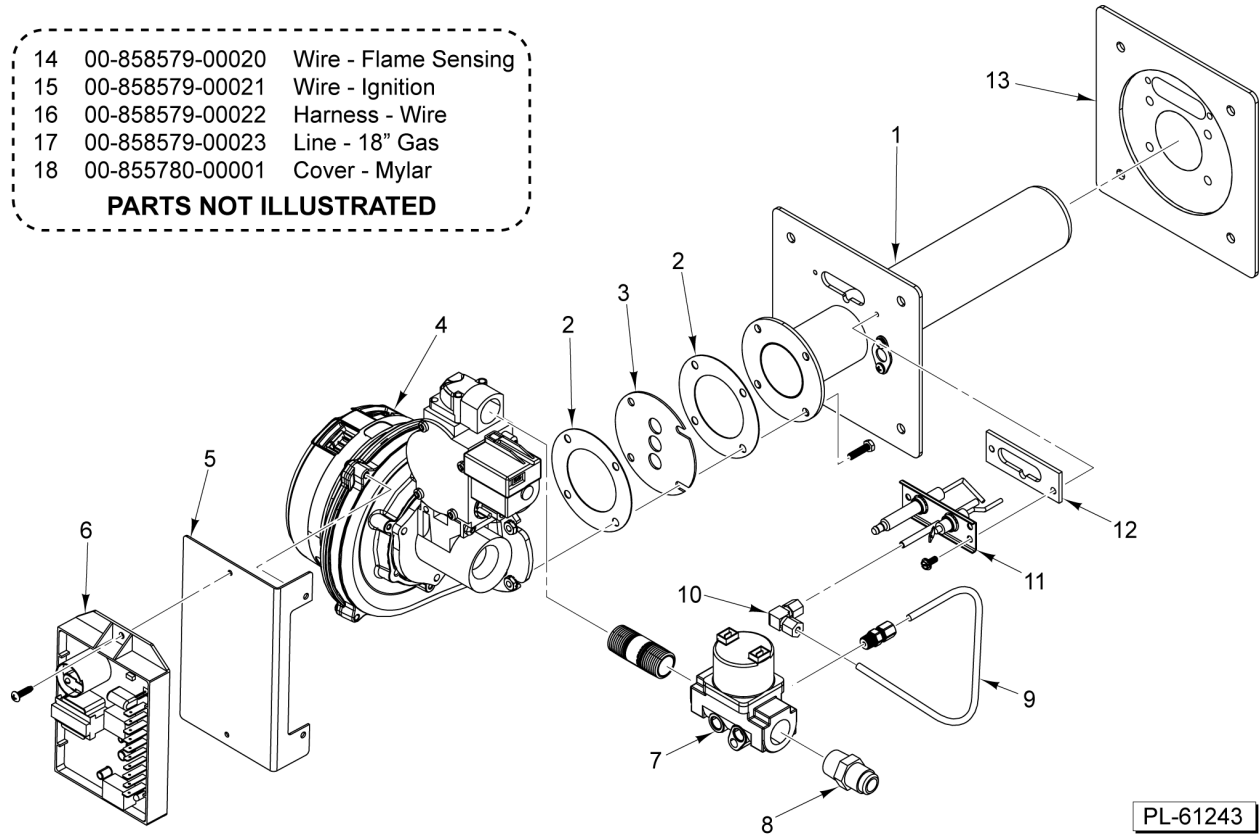

PL-61243

**BURNER ASSEMBLY
(STARTING S/N 463024850)**

**BURNER ASSEMBLY
(STARTING S/N 463024850)**

ILLUS. PL-61243	PART NO.	NAME OF PART	AMT.
1	00-858579-00002	Burner Head.....	1
2	00-858579-00008	Gasket - Restrictor Plate.....	2
3	00-858579-00003	Plate - Restrictor.....	1
4	00-858579-00006	Blower/Valve Assy.....	1
5	00-858579-00005	Bracket - IDC Mounting.....	1
6	00-858579-00011	Ignition Module - Fenwall.....	1
7	00-858579-00009	Valve - Gas.....	1
8	00-858579-00017	Holder - Orifice / Valve Fitting.....	1
9	00-858579-00007	Hose - Gas Flex.....	1
10	00-858579-00010	Universal Gas Orifice Assy.....	1
11	00-858579-00014	Electrode/Pilot Assy.....	1
12	00-858579-00016	Gasket - Electrode/Pilot Assy.....	1
13	00-855625-00001	Gasket - Burner Plate.....	1
14	00-858579-00020	Wire - Flame Sensing.....	1
15	00-858579-00021	Wire - Ignition.....	1
16	00-858579-00022	Harness - Wire.....	1
17	00-858579-00023	Line - 18" Gas.....	1
18	00-855780-00001	Cover - Mylar.....	1