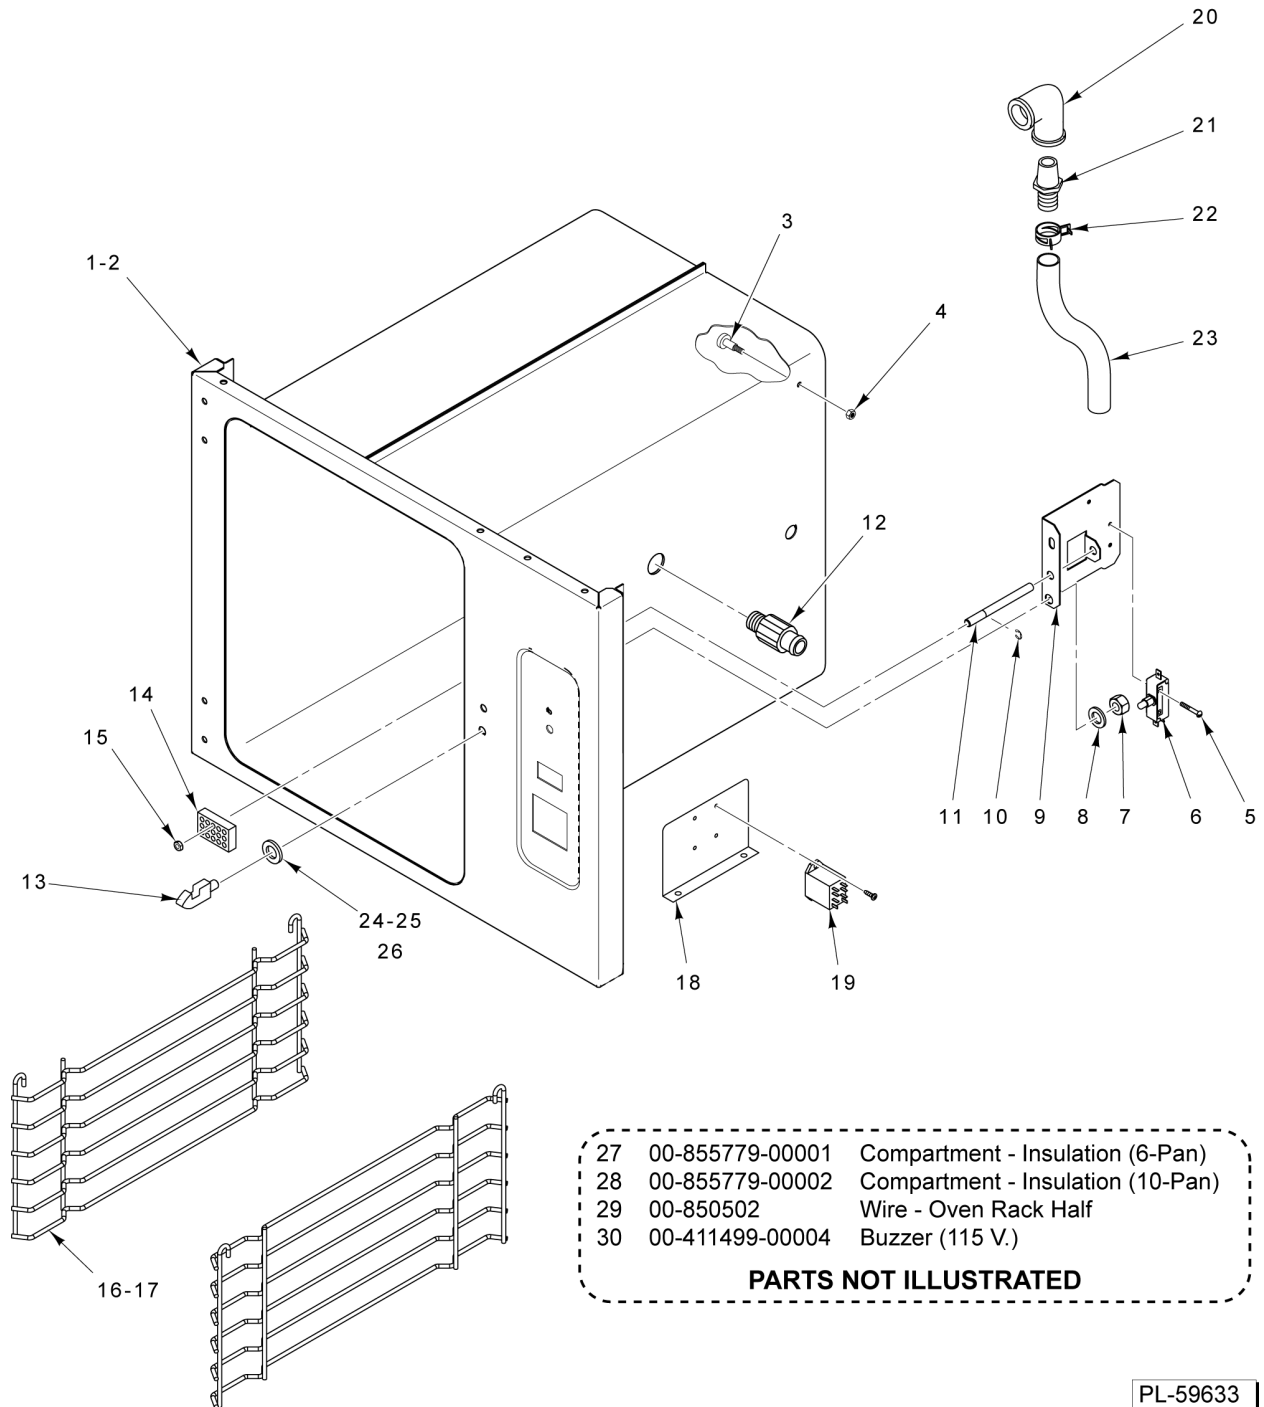

COMPARTMENT

COMPARTMENT

ILLUS. PL-59633	PART NO.	NAME OF PART	AMT.
1	00-857646-00004	Compartment - Service Kit (3-Pan).....	1
2	00-857649-00004	Compartment - Service Kit (5-Pan).....	1
3	00-855337-00001	Shoulder Screw 10-32 Slotted (SST).....	4
4	NS-049-09	Nut Assy. 10-32 (SST).....	4
5	SC-021-12	Mach. Screw 6-32 x 1 Slotted Rd. Hd. (SST).....	1
6	00-842049	Switch - Door.....	1
7	NS-015-13	Nut 3/8-16 Hex (SST).....	1
8	WL-006-27	Lockwasher 3/8 Helical (SST).....	1
9	00-855308-00001	Actuator Bracket - Door.....	1
10	RR-011-26	Ring - Retaining.....	2
11	00-855307-00001	Actuator Rod - Door.....	1
12	00-857625-00001	Valve - Check.....	1
13	00-855586-00001	Bullet - Door.....	1
14	00-855753-00001	Cover - Drain.....	1
15	NS-011-18	Nut 10-24 Hex (SST).....	1
16	00-855355-00001	Rack - Wire (6-Pan).....	2
17	00-855355-00002	Rack - Wire (10-Pan).....	2
18	00-855675-00001	Bracket - Relay.....	1
19	00-416535-00006	Relay - Heating (120 V.) Switch.....	2
20	FP-013-27	Elbow - Pipe 1 x 90 Deg.....	1
21	FP-009-19	Fitting - Hose Barb.....	1
22	00-557847	Clamp - Hose.....	2
23	00-557477	Hose (1 In. Dia.) (Green).....	1
24	00-557691	Shim.....	1
25	00-557760	Shim (0.005 Thk.) (SST).....	1
26	00-557761	Shim (0.010 Thk.) (SST).....	1
27	00-855779-00001	Compartment - Insulation (6-Pan).....	1
28	00-855779-00002	Compartment - Insulation (10-Pan).....	1
29	00-850502	Wire - Oven Rack Half.....	1
30	00-411499-00004	Buzzer (115 V.).....	1