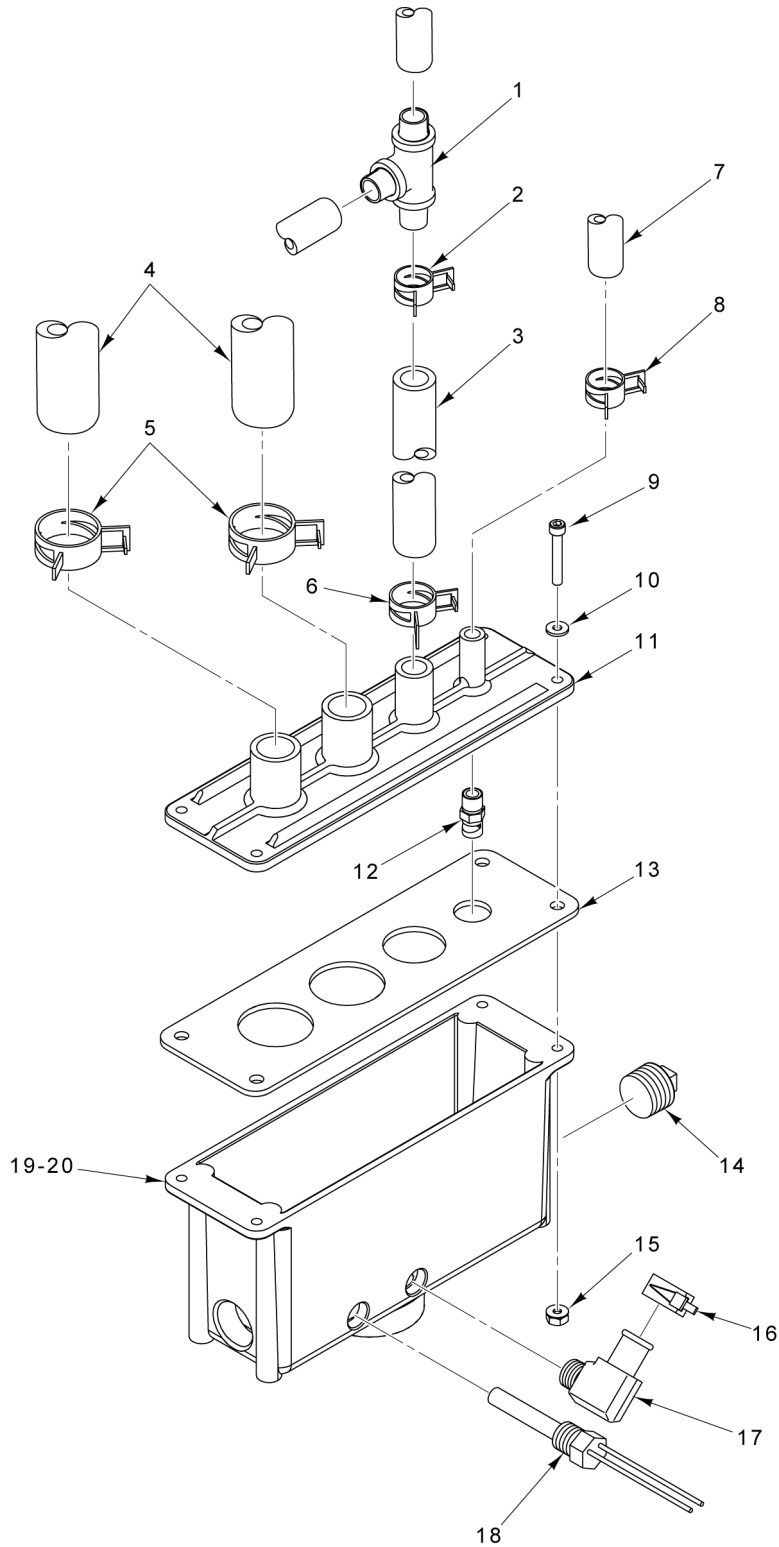

65197

DRAIN ASSEMBLY

DRAIN ASSEMBLY

ILLUS.	PART NO.	NAME OF PART	AMT.
PL-59639			
1	FP-090-94	Tee - Tubing (1/2 In.) (Brass).....	1
2	00-557844	Clamp - Hose (19mm).....	1
3	00-557474	Hose 1/2 ID x 0.830 OD (3 Ft.).....	1
4	00-557477	Hose (4 Ft.).....	AR
5	00-557847	Clamp - Hose (35mm).....	2
6	00-557845	Clamp - Hose (24mm).....	1
7	00-557681	Hose - Condensate Box Line (14 In.).....	AR
8	00-557970	Clamp - Hose (20mm).....	1
9	SC-119-74	Screw Cap 10-24 x 1 1/4.....	4
10	WS-019-20	Washer 0.219 x 0.375 x 0.031 (SST).....	4
11	00-857244-00001	Lid - Box Condensate.....	1
12	00-857626-00001	Nozzle - Spray (1/8 In.).....	1
13	00-858497-00001	Gasket.....	1
14	FP-028-19	Pipe Plug 3/4 Sq. Hd. (Brass).....	1
15	NS-048-23	Nut 10-24 Hex.....	4
16	00-557970	Clamp - Hose (20mm).....	1
17	FP-090-56	Fitting - Hose 1/2 x 90 Deg. (Brass).....	1
18	00-855607-00001	Thermostat - Condensate (135 Deg. F.).....	1
19	FP-027-22	Bushing - Pipe 3/4 to 1/2 (Brass).....	1
20	FP-040-42	Pipe 1/2 x 1-1/8 TBE (Brass).....	1
21	00-857242-00001	Box - Condensate Kit Includes lid, nozzle, hardware and gasket.....	AR