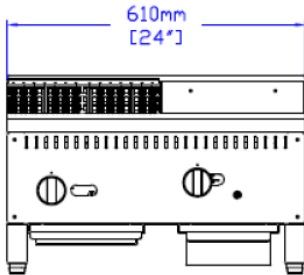

Tabletop Combo

24" wide frame: 12" griddle, 12" char-broiler
 Model CS-12RB-12G

Standard Features & Benefits

CONSTRUCTION: Easy cleaning, corrosion resistant stainless steel finish. Adjustable stainless steel legs for easy leveling.

GRIDDLE: 20.25" deep x 3/4" thick plate with stainless steel splash guards. High polish cold rolled steel cook surface. (1) 30,000 BTU "U" shaped burner centered spaced for optimum heat distribution. A deep, large capacity grease drawer is provided.

BROILER: 20.25" deep x 6" wide, height adjustable cast iron grates. (1) 35,000 BTU "U" shaped burner centered and combined with heavy gauge carbon steel radiants for even heat distribution. Stainless steel splash guards. A large capacity grease drawer is provided.

SPECIFICATIONS		
Model	CS12RB-12G	
Width	in.	24
	mm	610
Depth	in.	30.2
	mm	767
Height	in.	15.75
	mm	400
Approx. Ship Weight	lbs.	275
	kgs.	125
Flat Top Griddle BTU	30,000	
Char-Broiler BTU	35,000	

WARNING: This product can expose you to certain chemicals, which are known to the State of California to cause cancer or birth defects or other reproductive harm. For more information go to: www.P65Warnings.com