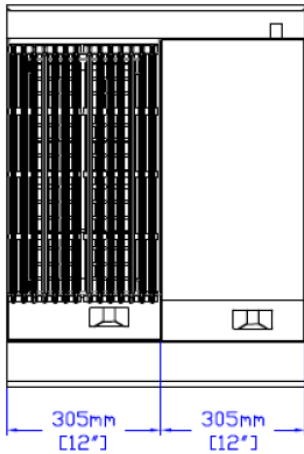

Tabletop Combo

24" wide frame: 12" griddle, 12" char-broiler
 Model CS-12RB-12G

Standard Features & Benefits

CONSTRUCTION: Easy cleaning, corrosion resistant stainless steel finish. Adjustable stainless steel legs for easy leveling.

GRIDDLE: 20.25" deep x 3/4" thick plate with stainless steel splash guards. High polish cold rolled steel cook surface. (1) 30,000 BTU "U" shaped burner centered spaced for optimum heat distribution. A deep, large capacity grease drawer is provided.

BROILER: 20.25" deep x 6" wide, height adjustable cast iron grates. (1) 35,000 BTU "U" shaped burner centered and combined with heavy gauge carbon steel radiants for even heat distribution. Stainless steel splash guards. A large capacity grease drawer is provided.

SPECIFICATIONS		
Model	CS12RB-12G	
Width	in.	24
	mm	610
Depth	in.	30.2
	mm	767
Height	in.	15.75
	mm	400
Approx. Ship Weight	lbs.	275
	kgs.	125
Flat Top Griddle BTU	30,000	
Char-Broiler BTU	35,000	

WARNING: This product can expose you to certain chemicals, which are known to the State of California to cause cancer or birth defects or other reproductive harm. For more information go to: www.P65Warnings.com