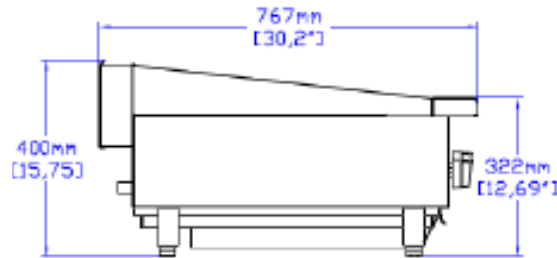

Tabletop Combo

24" wide frame: 12" griddle, 12" char-broiler
 Model CS-12RB-12G

Standard Features & Benefits

CONSTRUCTION: Easy cleaning, corrosion resistant stainless steel finish. Adjustable stainless steel legs for easy leveling.

GRIDDLE: 20.25" deep x 3/4" thick plate with stainless steel splash guards. High polish cold rolled steel cook surface. (1) 30,000 BTU "U" shaped burner centered spaced for optimum heat distribution. A deep, large capacity grease drawer is provided.

BROILER: 20.25" deep x 6" wide, height adjustable cast iron grates. (1) 35,000 BTU "U" shaped burner centered and combined with heavy gauge carbon steel radiants for even heat distribution. Stainless steel splash guards. A large capacity grease drawer is provided.

SPECIFICATIONS		
Model	CS12RB-12G	
Width	in.	24
	mm	610
Depth	in.	30.2
	mm	767
Height	in.	15.75
	mm	400
Approx. Ship Weight	lbs.	275
	kgs.	125
Flat Top Griddle BTU	30,000	
Char-Broiler BTU	35,000	

WARNING: This product can expose you to certain chemicals, which are known to the State of California to cause cancer or birth defects or other reproductive harm. For more information go to: www.P65Warnings.com