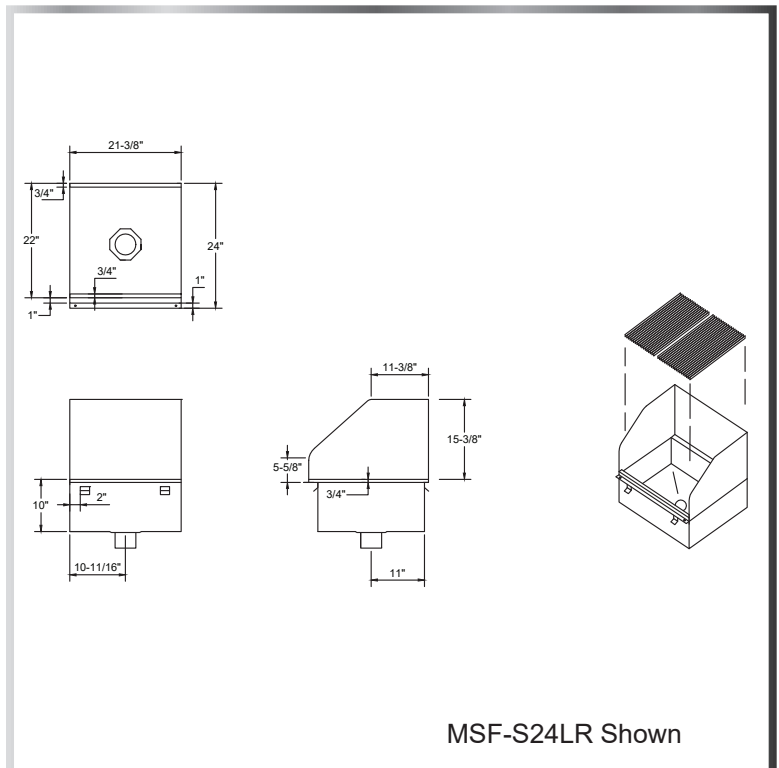

FLUSH FLOOR-MOUNT MOP SINK

NEW

MOP SINKS - FLUSH FLOOR MOUNT

MATERIALS

- 16 Gauge 304 Series Stainless Steel Bowl

FEATURES

- Recessed Into Floor
- Removable Stainless Steel Subway Grating and Strainer Basket
- Allows Mop Buckets To Roll Over Sink At Floor Level
- 16-1/2" Backsplashes; Available With Left Splash (L), Right Splash (R), Or Both (LR)
- 4" Outer Dimension (O.D.) Waste Pipe 3" Tall

MODEL NUMBER	BOWL SIZE L X W X H	LENGTH	WIDTH
MSF-S24L	23-3/8" x 24" x 10"	23-3/8"	24"
MSF-S24R	23-3/8" x 24" x 10"	23-3/8"	24"
MSF-S24LR	21-3/8" x 24" x 10"	21-3/8"	24"