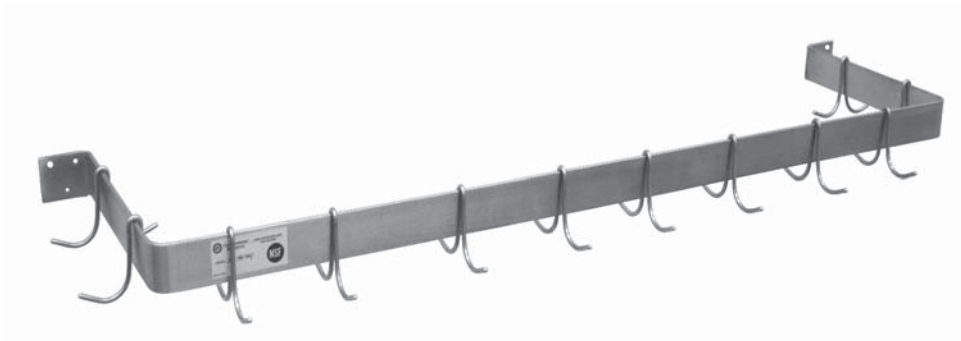

# Pot Hook Bar with Hooks

## Features

- 304 Series Stainless Steel
- 1/8" x 2" Bar
- 1/2" Diameter Mounting Holes
- Includes Pot Hooks

Serv-Ware

Serv-Ware  
[www.servware.com](http://www.servware.com)

Phone:(800).768.5953

Fax:(800).976.1299

# Pot Hook Bar with Hooks

Serv-Ware

| <b>Model</b> | <b>Width</b> | <b>Description</b>           | <b>Weight / lbs.</b><br>(Shipping) |
|--------------|--------------|------------------------------|------------------------------------|
| SW1-24-CWP   | 29"          | 24" Single Bar with 2 Hooks  | 7                                  |
| SW1-36-CWP   | 41"          | 36" Single Bar with 3 Hooks  | 10                                 |
| SW1-48-CWP   | 53"          | 48" Single Bar with 4 Hooks  | 12                                 |
| SW1-60-CWP   | 65"          | 60" Single Bar with 5 Hooks  | 15                                 |
| SW1-72-CWP   | 77"          | 72" Single Bar with 6 Hooks  | 22                                 |
| SW1-96-CWP   | 101"         | 96" Single Bar with 8 Hooks  | 25                                 |
| SW-24-CWP    | 24"          | 24" Double Bar with 4 Hooks  | 18                                 |
| SW-36-CWP    | 36"          | 36" Double Bar with 6 Hooks  | 20                                 |
| SW-48-CWP    | 48"          | 48" Double Bar with 8 Hooks  | 22                                 |
| SW-60-CWP    | 60"          | 60" Double Bar with 10 Hooks | 25                                 |
| SW-72-CWP    | 72"          | 72" Double Bar with 12 Hooks | 29                                 |
| SW-96-CWP    | 96"          | 96" Double Bar with 16 Hooks | 34                                 |