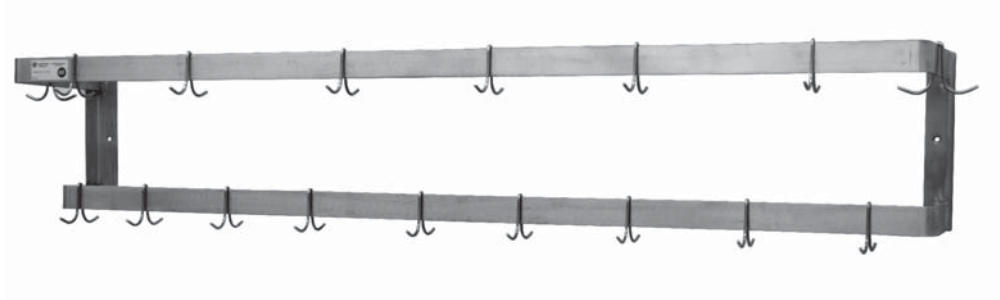

# Pot Hook Bar with Hooks

## Features

- 304 Series Stainless Steel
- 1/8" x 2" Bar
- 1/2" Diameter Mounting Holes
- Includes Pot Hooks

Serv-Ware

Serv-Ware  
[www.servware.com](http://www.servware.com)

Phone:(800).768.5953

Fax:(800).976.1299

# Pot Hook Bar with Hooks

Serv-Ware

| <b>Model</b> | <b>Width</b> | <b>Description</b>           | <b>Weight / lbs.</b><br>(Shipping) |
|--------------|--------------|------------------------------|------------------------------------|
| SW1-24-CWP   | 29"          | 24" Single Bar with 2 Hooks  | 7                                  |
| SW1-36-CWP   | 41"          | 36" Single Bar with 3 Hooks  | 10                                 |
| SW1-48-CWP   | 53"          | 48" Single Bar with 4 Hooks  | 12                                 |
| SW1-60-CWP   | 65"          | 60" Single Bar with 5 Hooks  | 15                                 |
| SW1-72-CWP   | 77"          | 72" Single Bar with 6 Hooks  | 22                                 |
| SW1-96-CWP   | 101"         | 96" Single Bar with 8 Hooks  | 25                                 |
| SW-24-CWP    | 24"          | 24" Double Bar with 4 Hooks  | 18                                 |
| SW-36-CWP    | 36"          | 36" Double Bar with 6 Hooks  | 20                                 |
| SW-48-CWP    | 48"          | 48" Double Bar with 8 Hooks  | 22                                 |
| SW-60-CWP    | 60"          | 60" Double Bar with 10 Hooks | 25                                 |
| SW-72-CWP    | 72"          | 72" Double Bar with 12 Hooks | 29                                 |
| SW-96-CWP    | 96"          | 96" Double Bar with 16 Hooks | 34                                 |