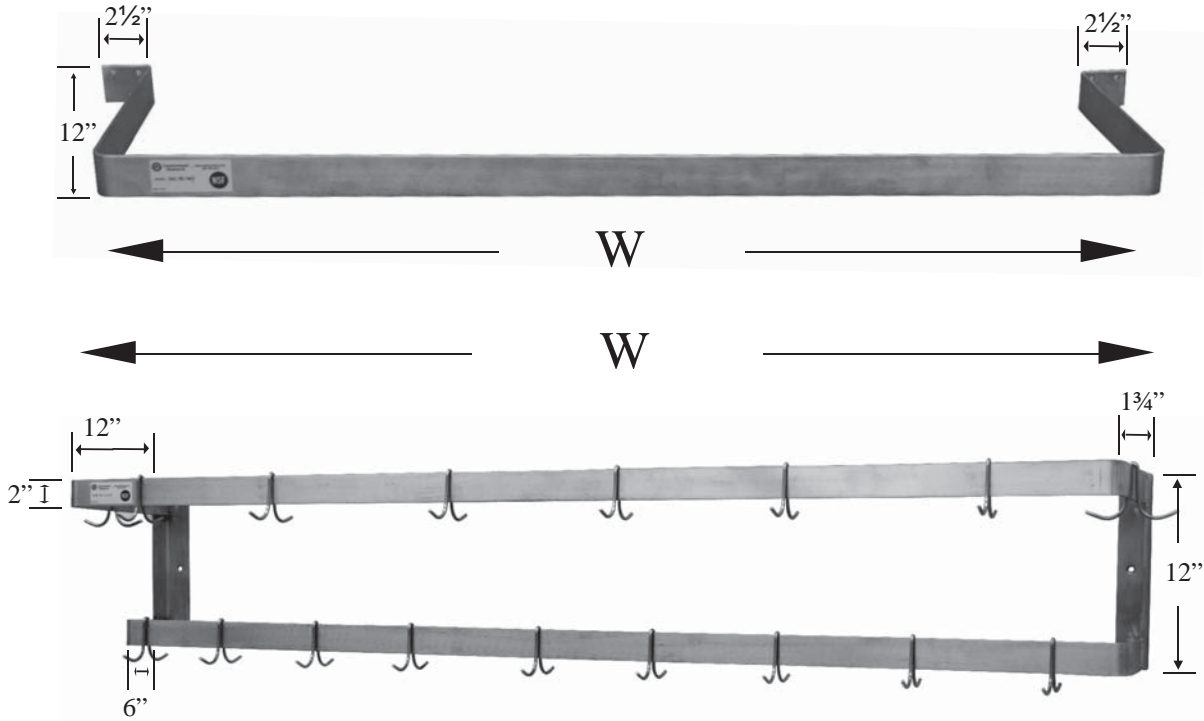

## Features

- 304 Series Stainless Steel
- 1/8" x 2" Bar
- 1/2" Diameter Mounting Holes
- Includes Pot Hooks

Serv-Ware

Serv-Ware  
[www.servware.com](http://www.servware.com)

Phone:(800).768.5953

Fax:(800).976.1299

# Pot Hook Bar with Hooks

Serv-Ware

| <b>Model</b> | <b>Width</b> | <b>Description</b>           | <b>Weight / lbs.</b><br>(Shipping) |
|--------------|--------------|------------------------------|------------------------------------|
| SW1-24-CWP   | 29"          | 24" Single Bar with 2 Hooks  | 7                                  |
| SW1-36-CWP   | 41"          | 36" Single Bar with 3 Hooks  | 10                                 |
| SW1-48-CWP   | 53"          | 48" Single Bar with 4 Hooks  | 12                                 |
| SW1-60-CWP   | 65"          | 60" Single Bar with 5 Hooks  | 15                                 |
| SW1-72-CWP   | 77"          | 72" Single Bar with 6 Hooks  | 22                                 |
| SW1-96-CWP   | 101"         | 96" Single Bar with 8 Hooks  | 25                                 |
| SW-24-CWP    | 24"          | 24" Double Bar with 4 Hooks  | 18                                 |
| SW-36-CWP    | 36"          | 36" Double Bar with 6 Hooks  | 20                                 |
| SW-48-CWP    | 48"          | 48" Double Bar with 8 Hooks  | 22                                 |
| SW-60-CWP    | 60"          | 60" Double Bar with 10 Hooks | 25                                 |
| SW-72-CWP    | 72"          | 72" Double Bar with 12 Hooks | 29                                 |
| SW-96-CWP    | 96"          | 96" Double Bar with 16 Hooks | 34                                 |