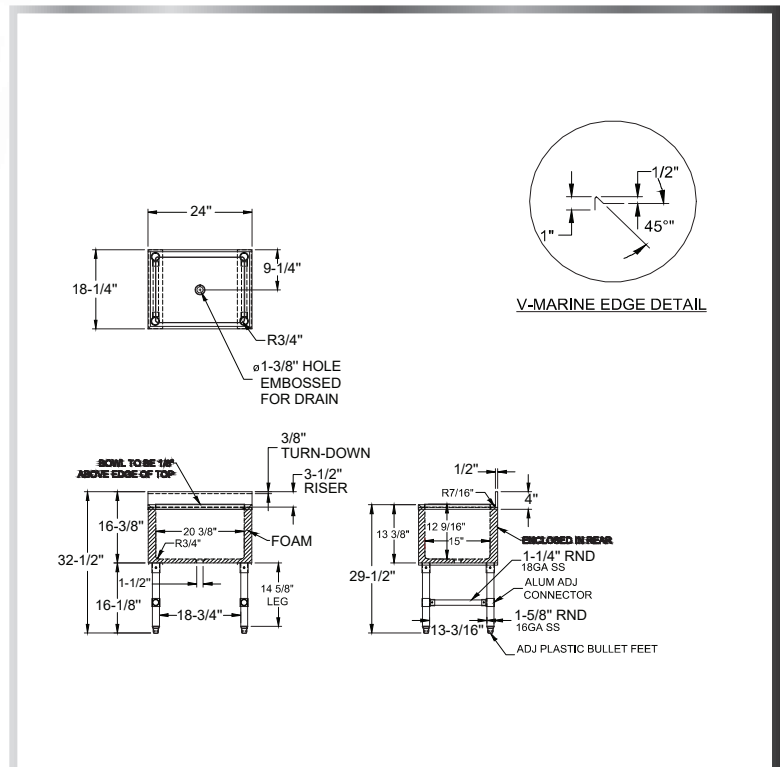

ICE BIN & COCKTAIL UNIT

UNDERBAR - ICE BINS

MATERIALS

- 18 Gauge 300 Series Stainless Steel; Fabricated
- Stainless Steel Legs and Cross-Bracing
- Plastic Adjustable Bullet Feet

FEATURES

- 12-9/16" Deep Insulated Ice Bin
 - 4" Backsplash
- Includes 2 Piece Sliding Lid and Drain

MODEL NUMBER	LENGTH	WIDTH
IB-2418	24"	18-1/4"
IB-2421	24"	21-1/4"
IB-3018	30"	18-1/4"
IB-3021	30"	21-1/4"
IB-3618	36"	18-1/4"
IB-3621	36"	21-1/4"
IB-4818	48"	18-1/4"
IB-4821	48"	21-1/4"