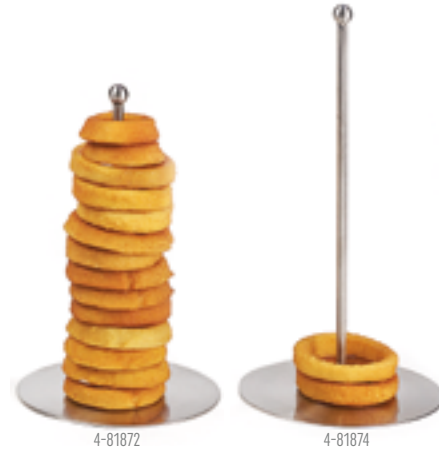

Onion Ring Tower w/ Ramekin Holders

*4-81878 4" dia., 7" tall 10.2 cm 12 ea.

Onion Ring Towers

4-81870 4.25" (Spiral), 7" tall 10.8 cm 12 ea.
 4-81873 5.5" dia., 8" tall 14 cm 12 ea.

Onion Ring Towers

4-81872 5.5" dia., 10" tall 14 cm 12 ea.
 4-81874 5.5" dia., 12" tall 14 cm 12 ea.

Onion Ring Airplane Tower w/ Ramekin Holders

*4-882808 12" x 11" 30.5 cm x 28 cm 6 ea.

Rocket Surfboard Onion Ring Tower w/ Ramekin Holder

*4-982029 9" dia., 10" tall 22.9 cm 12 ea.

Onion Ring Boat Tower

*4-881818 9.5" x 5" 24.1 cm x 12.7 cm 1 ea.

*Fits Ramekins 4-84100, 4-84111, 4-84105, ER-020, ER-025, ER-402, S-620, RM-387, F-625, RM-203, S-617

Ramekins
available on page 289

Request a **Sample**: <https://resources.get-melamine.com/get-sample-request>