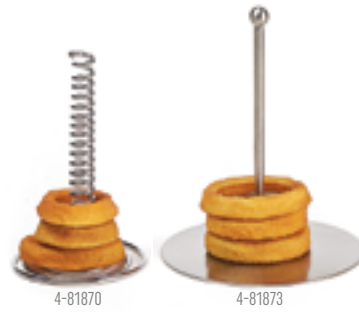

Onion Ring Tower w/ Ramekin Holders

*4-81878 4" dia., 7" tall 10.2 cm 12 ea.

Onion Ring Towers

4-81870 4.25" (Spiral), 7" tall 10.8 cm 12 ea.
 4-81873 5.5" dia., 8" tall 14 cm 12 ea.

Onion Ring Towers

4-81872 5.5" dia., 10" tall 14 cm 12 ea.
 4-81874 5.5" dia., 12" tall 14 cm 12 ea.

Onion Ring Airplane Tower w/ Ramekin Holders

*4-882808 12" x 11" 30.5 cm x 28 cm 6 ea.

Rocket Surfboard Onion Ring Tower w/ Ramekin Holder

*4-982029 9" dia., 10" tall 22.9 cm 12 ea.

Onion Ring Boat Tower

*4-881818 9.5" x 5" 24.1 cm x 12.7 cm 1 ea.