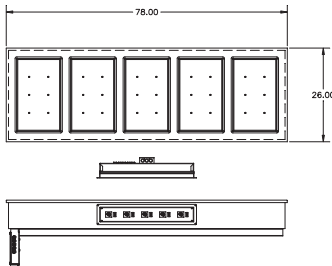

## Specifications

**Top:** Top is constructed of one-piece stainless steel.

**Interior:** Interior liner is constructed of aluminum with flush mount flange for heating to accommodate up to 6" (15cm) deep 12"x20" pans, pans supplied by others.

**N8648-FWB**

**N8663-FWB**

**N8678-FWB**

**N8693-FWB**

Model	12"x20" Pan capacity	Electrical <i>500 watt per well, Amps per well</i>	WxDxH	Top Cutout dimensions (D)	Control Cutout dimensions (G)
N8618-FWH	1	500 W, 208Y-240 V, 1PH, 2.0 A	18" x 26" x 18.13"	17.00" x 25.00" (43cm x 64cm)	11.38" x 4.38" (29cm x 11cm)
N8633-FWH	2	(2) 500 W, 208Y-240 V, 1PH, 4.0 A	33" x 26" x 18.13"	32.00" x 25.00" (82cm x 64cm)	11.38" x 4.38" (29cm x 11cm)
N8648-FWH	3	(3) 500 W, 208Y-240 V, 1PH, 6.0 A	48" x 26" x 18.13"	47.00" x 25.00" (120cm x 64cm)	16.38" x 4.38" (42cm x 11cm)
N8663-FWH	4	(4) 500 W, 208Y-240 V, 1PH, 8.0 A	63" x 26" x 18.13"	62.00" x 25.00" (158cm x 64cm)	21.38" x 4.38" (55cm x 11cm)
N8678-FWH	5	(5) 500 W, 208Y-240 V, 1PH, 10.0 A	78" x 26" x 18.13"	77.00" x 25.00" (196cm x 64cm)	26.38" x 4.38" (67cm x 11cm)
N8693-FWH	6	(6) 500 W, 208Y-240 V, 1PH, 12.0 A	93" x 26" x 18.13"	92.00" x 25.00" (234cm x 64cm)	31.38" x 4.38" (80cm x 11cm)