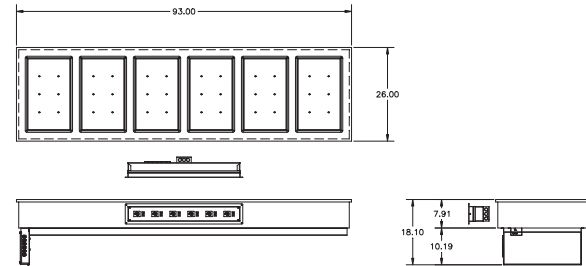

## Specifications

**Top:** Top is constructed of one-piece stainless steel.

**Interior:** Interior liner is constructed of aluminum with flush mount flange for heating to accommodate up to 6" (15cm) deep 12"x20" pans, pans supplied by others.

**Operation:** Remote control panel contains lighted on/off power switch and thermostat for heated operation.

**Electrical:** All drop-in units must be hard wired at installation.

**N8618-FWB**

**N8633-FWB**

**N8648-FWB**

**N8663-FWB**

**N8678-FWB**

**N8693-FWB**

Model	12"x20" Pan capacity	Electrical <i>500 watt per well, Amps per well</i>	WxDxH	Top Cutout dimensions (D)	Control Cutout dimensions (G)
N8618-FWH	1	500 W, 208Y-240 V, 1PH, 2.0 A	18" x 26" x 18.13"	17.00" x 25.00" (43cm x 64cm)	11.38" x 4.38" (29cm x 11cm)
N8633-FWH	2	(2) 500 W, 208Y-240 V, 1PH, 4.0 A	33" x 26" x 18.13"	32.00" x 25.00" (82cm x 64cm)	11.38" x 4.38" (29cm x 11cm)
N8648-FWH	3	(3) 500 W, 208Y-240 V, 1PH, 6.0 A	48" x 26" x 18.13"	47.00" x 25.00" (120cm x 64cm)	16.38" x 4.38" (42cm x 11cm)
N8663-FWH	4	(4) 500 W, 208Y-240 V, 1PH, 8.0 A	63" x 26" x 18.13"	62.00" x 25.00" (158cm x 64cm)	21.38" x 4.38" (55cm x 11cm)
N8678-FWH	5	(5) 500 W, 208Y-240 V, 1PH, 10.0 A	78" x 26" x 18.13"	77.00" x 25.00" (196cm x 64cm)	26.38" x 4.38" (67cm x 11cm)
N8693-FWH	6	(6) 500 W, 208Y-240 V, 1PH, 12.0 A	93" x 26" x 18.13"	92.00" x 25.00" (234cm x 64cm)	31.38" x 4.38" (80cm x 11cm)