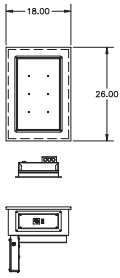

N8618-FWB

Model	12"x20" Pan capacity	Electrical <i>500 watt per well, Amps per well</i>	WxDxH	Top Cutout dimensions (D)	Control Cutout dimensions (G)
N8618-FWH	1	500 W, 208Y-240 V, 1PH, 2.0 A	18" x 26" x 18.13"	17.00" x 25.00" (43cm x 64cm)	11.38" x 4.38" (29cm x 11cm)
N8633-FWH	2	(2) 500 W, 208Y-240 V, 1PH, 4.0 A	33" x 26" x 18.13"	32.00" x 25.00" (82cm x 64cm)	11.38" x 4.38" (29cm x 11cm)
N8648-FWH	3	(3) 500 W, 208Y-240 V, 1PH, 6.0 A	48" x 26" x 18.13"	47.00" x 25.00" (120cm x 64cm)	16.38" x 4.38" (42cm x 11cm)
N8663-FWH	4	(4) 500 W, 208Y-240 V, 1PH, 8.0 A	63" x 26" x 18.13"	62.00" x 25.00" (158cm x 64cm)	21.38" x 4.38" (55cm x 11cm)
N8678-FWH	5	(5) 500 W, 208Y-240 V, 1PH, 10.0 A	78" x 26" x 18.13"	77.00" x 25.00" (196cm x 64cm)	26.38" x 4.38" (67cm x 11cm)
N8693-FWH	6	(6) 500 W, 208Y-240 V, 1PH, 12.0 A	93" x 26" x 18.13"	92.00" x 25.00" (234cm x 64cm)	31.38" x 4.38" (80cm x 11cm)

N8600-FWH