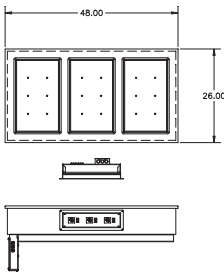

## Specifications

**Top:** Top is constructed of one-piece stainless steel.

**Interior:** Interior liner is constructed of aluminum with flush mount flange for heating to accommodate up to 6" (15cm) deep 12"x20" pans, pans supplied by others.

**N8648-FWB**

**N8663-FWB**

**N8678-FWB**

**N8693-FWB**

Model	12"x20" Pan capacity	Electrical <i>500 watt per well, Amps per well</i>	WxDxH	Top Cutout dimensions (D)	Control Cutout dimensions (G)
N8618-FWH	1	500 W, 208Y-240 V, 1PH, 2.0 A	18" x 26" x 18.13"	17.00" x 25.00" (43cm x 64cm)	11.38" x 4.38" (29cm x 11cm)
N8633-FWH	2	(2) 500 W, 208Y-240 V, 1PH, 4.0 A	33" x 26" x 18.13"	32.00" x 25.00" (82cm x 64cm)	11.38" x 4.38" (29cm x 11cm)
N8648-FWH	3	(3) 500 W, 208Y-240 V, 1PH, 6.0 A	48" x 26" x 18.13"	47.00" x 25.00" (120cm x 64cm)	16.38" x 4.38" (42cm x 11cm)
N8663-FWH	4	(4) 500 W, 208Y-240 V, 1PH, 8.0 A	63" x 26" x 18.13"	62.00" x 25.00" (158cm x 64cm)	21.38" x 4.38" (55cm x 11cm)
N8678-FWH	5	(5) 500 W, 208Y-240 V, 1PH, 10.0 A	78" x 26" x 18.13"	77.00" x 25.00" (196cm x 64cm)	26.38" x 4.38" (67cm x 11cm)
N8693-FWH	6	(6) 500 W, 208Y-240 V, 1PH, 12.0 A	93" x 26" x 18.13"	92.00" x 25.00" (234cm x 64cm)	31.38" x 4.38" (80cm x 11cm)