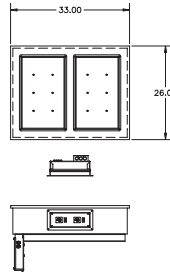

N8633-FWB

Model	12"x20" Pan capacity	Electrical <i>500 watt per well, Amps per well</i>	WxDxH	Top Cutout dimensions (D)	Control Cutout dimensions (G)
N8618-FWH	1	500 W, 208Y-240 V, 1PH, 2.0 A	18" x 26" x 18.13"	17.00" x 25.00" (43cm x 64cm)	11.38" x 4.38" (29cm x 11cm)
N8633-FWH	2	(2) 500 W, 208Y-240 V, 1PH, 4.0 A	33" x 26" x 18.13"	32.00" x 25.00" (82cm x 64cm)	11.38" x 4.38" (29cm x 11cm)
N8648-FWH	3	(3) 500 W, 208Y-240 V, 1PH, 6.0 A	48" x 26" x 18.13"	47.00" x 25.00" (120cm x 64cm)	16.38" x 4.38" (42cm x 11cm)
N8663-FWH	4	(4) 500 W, 208Y-240 V, 1PH, 8.0 A	63" x 26" x 18.13"	62.00" x 25.00" (158cm x 64cm)	21.38" x 4.38" (55cm x 11cm)
N8678-FWH	5	(5) 500 W, 208Y-240 V, 1PH, 10.0 A	78" x 26" x 18.13"	77.00" x 25.00" (196cm x 64cm)	26.38" x 4.38" (67cm x 11cm)
N8693-FWH	6	(6) 500 W, 208Y-240 V, 1PH, 12.0 A	93" x 26" x 18.13"	92.00" x 25.00" (234cm x 64cm)	31.38" x 4.38" (80cm x 11cm)

N8600-FWH