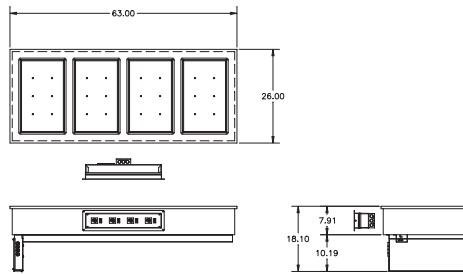

## Specifications

**Top:** Top is constructed of one-piece stainless steel.

**Interior:** Interior liner is constructed of aluminum with flush mount flange for heating to accommodate up to 6" (15cm) deep 12"x20" pans, pans supplied by others.

**Operation:** Remote control panel contains lighted on/off power switch and thermostat for heated operation.

**Electrical:** All drop-in units must be hard wired at installation.

**N8618-FWB**

**N8633-FWB**

**N8648-FWB**

**N8663-FWB**

**N8678-FWB**

**N8693-FWB**

Model	12"x20" Pan capacity	Electrical <i>500 watt per well, Amps per well</i>	WxDxH	Top Cutout dimensions (D)	Control Cutout dimensions (G)
N8618-FWH	1	500 W, 208Y-240 V, 1PH, 2.0 A	18" x 26" x 18.13"	17.00" x 25.00" (43cm x 64cm)	11.38" x 4.38" (29cm x 11cm)
N8633-FWH	2	(2) 500 W, 208Y-240 V, 1PH, 4.0 A	33" x 26" x 18.13"	32.00" x 25.00" (82cm x 64cm)	11.38" x 4.38" (29cm x 11cm)
N8648-FWH	3	(3) 500 W, 208Y-240 V, 1PH, 6.0 A	48" x 26" x 18.13"	47.00" x 25.00" (120cm x 64cm)	16.38" x 4.38" (42cm x 11cm)
N8663-FWH	4	(4) 500 W, 208Y-240 V, 1PH, 8.0 A	63" x 26" x 18.13"	62.00" x 25.00" (158cm x 64cm)	21.38" x 4.38" (55cm x 11cm)
N8678-FWH	5	(5) 500 W, 208Y-240 V, 1PH, 10.0 A	78" x 26" x 18.13"	77.00" x 25.00" (196cm x 64cm)	26.38" x 4.38" (67cm x 11cm)
N8693-FWH	6	(6) 500 W, 208Y-240 V, 1PH, 12.0 A	93" x 26" x 18.13"	92.00" x 25.00" (234cm x 64cm)	31.38" x 4.38" (80cm x 11cm)