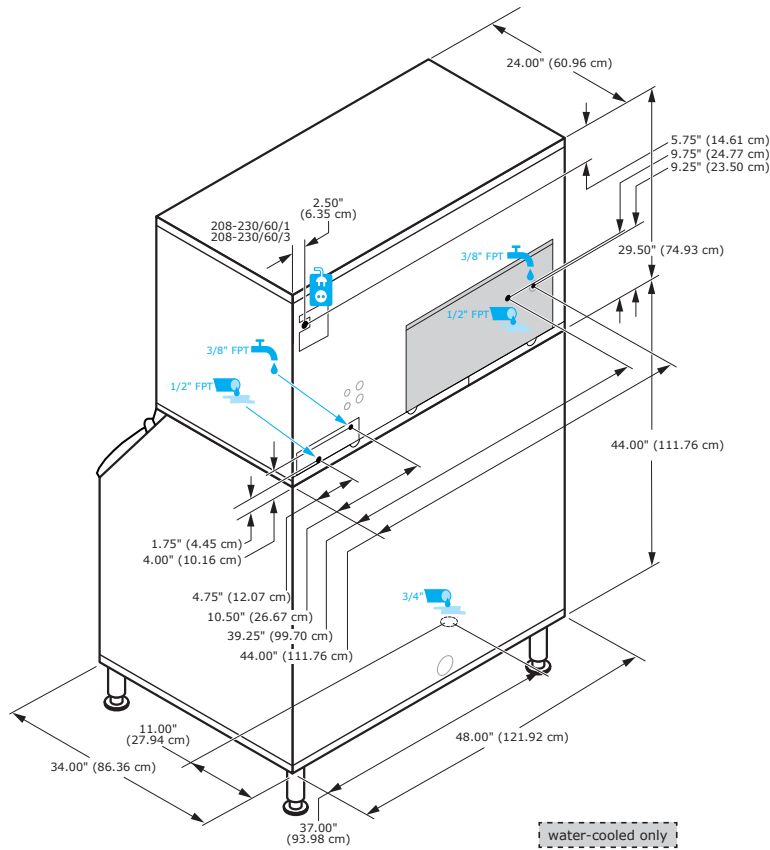

Model	Compressor	Ice Type	24h		Energy [kWh/100 lbs ice]	Water [gal/100 lbs ice]	ENERGY STAR
			70°/50°F 21°/10°C	90°/70°F 32°/21°C			
KDT-1700A	Fan	8.5g	1800 lbs	1350 lbs	4.6	20.0	
			816 kg	612 kg			
KYT-1700A	Fan	5.7g	1800 lbs	1380 lbs	4.6	20.0	
			816 kg	626 kg			
KDT-1700W	Water	8.5g	1765 lbs	1460 lbs	3.5	20.0	
			800 kg	662 kg			
KYT-1700W	Water	5.7g	1815 lbs	1550 lbs	3.4	20.0	
			823 kg	703 kg			
KDT-1700N*	Remote	8.5g	1680 lbs	1380 lbs	4.26	20.0	
			762 kg	626 kg			
KYT-1700N*	Remote	5.7g	1740 lbs	1477 lbs	4.06	20.0	•
			789 kg	670 kg			

* Remote condenser JCT1500 must be ordered with "N" models

KT-1700 ICE KUBE MACHINE

Minimum	Maximum
40°F 4.4°C	110°F 43.3°C
40°F 4.4°C	90°F 32.2°C
20psi 138 kPa	80psi 551 kPa
18.1	A
16.5	
15.2	
30 Amp for Air Cooled 25 for water & remote	

Fan	296 lbs	134 kg
Water	298 lbs	135 kg
Remote	303 lbs	137 kg

Water-cooled condenser water usage /100 lbs or 45.4 kgs. of ice: 140 gal/530 L.

KOOLAIRE
By MANITOWOC

2110 SOUTH 26TH ST | MANITOWOC, WI 54220 USA | 1-920-682-0161 [www.kool-aire.com]