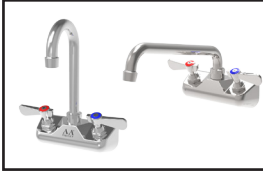

# Barsink Series

Compartment Bar Sinks Without Drain Board		
Item No.	Dimension (in)	Number of Sinks
SE10141DNB	18-1/2 x 12 x 36	1
SE10142DNB	18-1/2 x 24 x 36	2
SE10143DNB	18-1/2 x 36 x 36	3

Blender Station	
Item No.	Dimension (in)
BS-BS2412	24 x 12 x 33-1/4

Multi Unit Sink w/ Glass Rinser & Dipperwell	
Item No.	Dimension (in)
BS-SU2418	24 x 18 x 33-1/4

4" Wall Mount Faucet	
Item No.	Description
AA-401G	Chrome Finish
Swivel spout available from 6" to 18"	

Corner Drainboard	
Item No.	Dimension (in)
SE1014CORNER	19-5/8 x 19-5/8 x 14-1/8

Dipperwell Faucet	
Item No.	Description
AA-503G	No Lead Faucet, Chrome Finish
1/2" NPS male inlet	

3 Tiers Glass Rack Storage Cabinet	
Item No.	Dimension (in)
BS-GRSC24	24 x 24 x 33-1/4

1-7/8" Sink Opening S/S Strainers	
Item No.	Description
AA-141	1-1/2" NPS Drain Outlet

Multi Unit Sink w/ Glass Rinser	
Item No.	Dimension (in)
BS-SU2412	24 x 12 x 33-1/4

5 Tier Liquor Display Rack	
Item No.	Dimension (in)
BS-LDR2424	24 x 24 x 33-1/4
BS-LDR2436	24 x 36 x 33-1/4

Ice bin	
Item No.	Dimension (in)
BS-IB1924	19-1/2 x 24 x 33-1/4