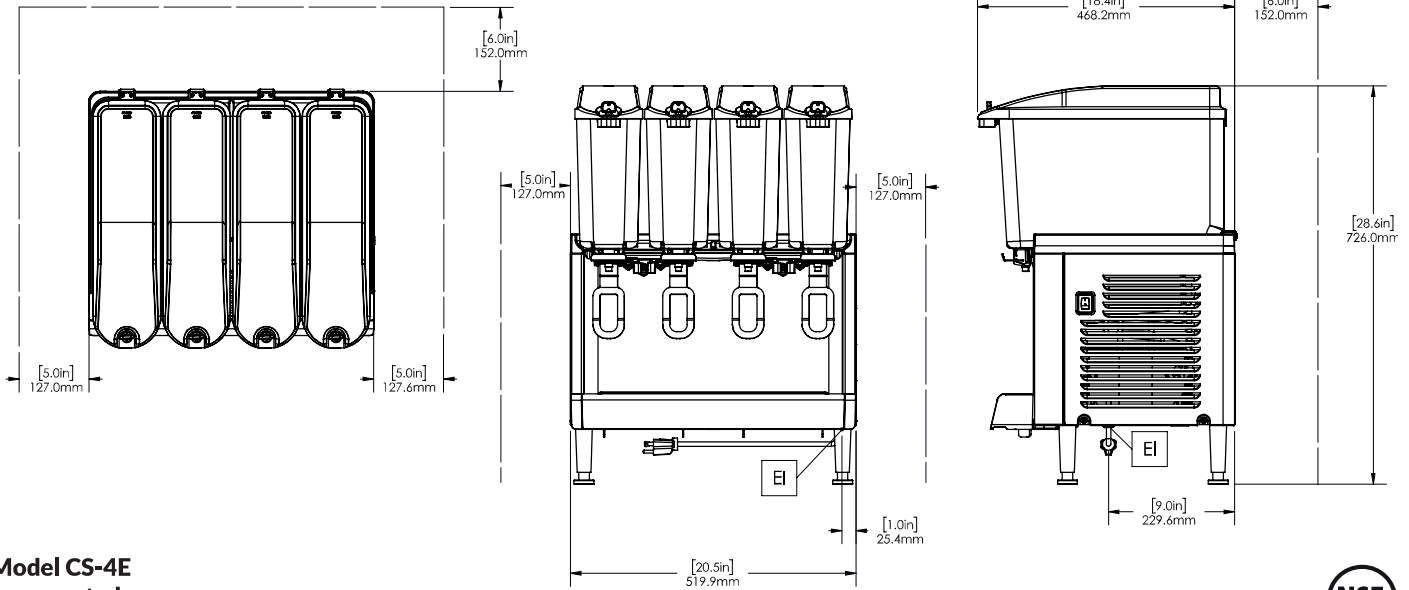

SIMPLICITY™ BUBBLER®

MINI-QUAD®

Model CS-4E
represented

| MODEL | DESCRIPTION | ELECTRICAL | PRODUCT DIMENSIONS (H X W X D) |
|--|--|-------------------------|---|
| CS-4E-16* Base: (231-00234) Bowl: (231-01295) | (4) 2.4 gallon (9 L) bowls Polycarbonate bowl | 120V / 60Hz / 3.6A | 27.5" x 10.5" x 17.75" (70 cm x 27 cm x 45 cm) |
| CS-4E-16* Base: (231-00234) Bowl: (231-01298) | (4) 2.4 gallon (9 L) bowls BPA free bowl | 120V / 60Hz / 3.6A | 27.5" x 10.5" x 17.75" (70 cm x 27 cm x 45 cm) |
| CS-4E-10 Base: (231-00206) Bowl: (231-01295) | (4) 2.4 gallon (9 L) bowls Polycarbonate bowl | 100V / 50/60 Hz / 3.6A | 27.5" x 10.5" x 17.75" (70 cm x 27 cm x 45 cm) |
| CS-4E-10 Base: (231-00206) Bowl: (231-01298) | (4) 2.4 gallon (9 L) bowls BPA free bowl | 100V / 50/60 Hz / 3.6A | 27.5" x 10.5" x 17.75" (70 cm x 27 cm x 45 cm) |
| CS-4E-22 Base: (231-00000) Bowl: (231-01295) | (4) 2.4 gallon (9 L) bowls Polycarbonate bowl | 230V / 50/60 Hz / 1.5 A | 27.5" x 10.5" x 17.75" (70 cm x 27 cm x 45 cm) |
| CS-4E-22 Base: (231-00000) Bowl: (231-01298) | (4) 2.4 gallon (9 L) bowls BPA free bowl | 230V / 50/60 Hz / 1.5 A | 27.5" x 10.5" x 17.75" (70 cm x 27 cm x 45 cm) |