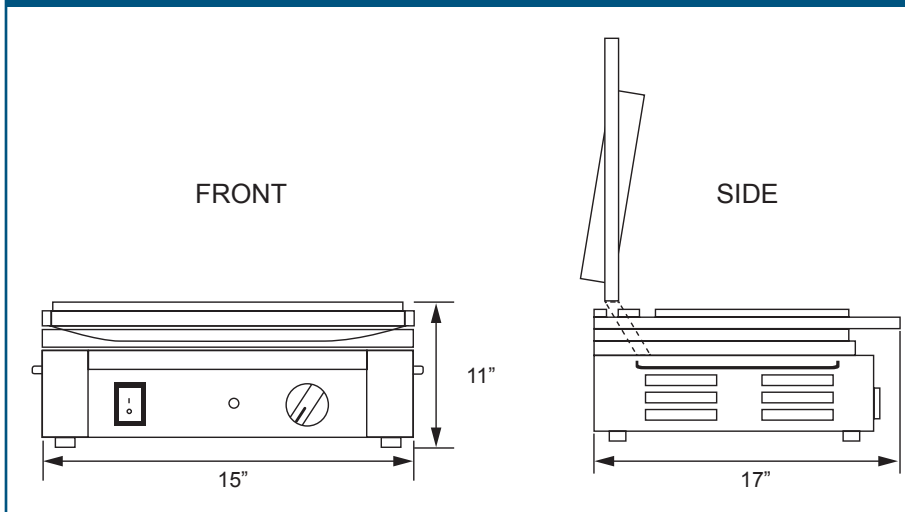

TECHNICAL DRAWING AND DIMENSIONS

WARRANTY
PARTS AND LABOR

OMCAN INC.

Telephone: 1-800-465-0234

Fax: (905) 607-0234

Email: sales@omcan.com

Website: www.omcan.com

Follow us to keep up to date with the latest news and offers

2016.E.O.E