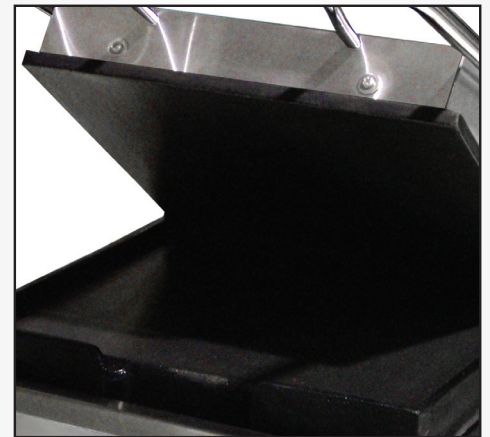

FOOD EQUIPMENT

1800-WATT SINGLE PANINI GRILL WITH FLAT TOP AND BOTTOM

TECHNICAL SPECIFICATIONS

ITEM NUMBER	21464
MODEL	PG-CN-0515-F
GRILL SURFACE	10" x 11" / 254 x 279.4 mm
THERMOSTAT CONTROL	572° F / 300° C
AMPS	16
POWER	1.8 kW / 1800 W
ELECTRIC	120 V / 60 Hz / 1 Ph
TOP GRILL	Flat / Smooth
BOTTOM GRILL	Flat / Smooth
NET WEIGHT	50 lbs. / 22.7 kg.
GROSS WEIGHT	52.8 lbs. / 23.6 kg.
DIMENSIONS (WDH)	15" x 17" x 11" / 381 x 432 x 279 mm
PACKAGING DIMENSIONS	19.25" x 15.75" x 13.75" / 489 x 400 x 349 mm

DETAILED SHOTS

TECHNICAL DRAWING AND DIMENSIONS

WARRANTY
PARTS AND LABOR

OMCAN INC.

Telephone: 1-800-465-0234

Fax: (905) 607-0234

Email: sales@omcan.com

Website: www.omcan.com

Follow us to keep up to date with the latest news and offers

2016.E.O.E