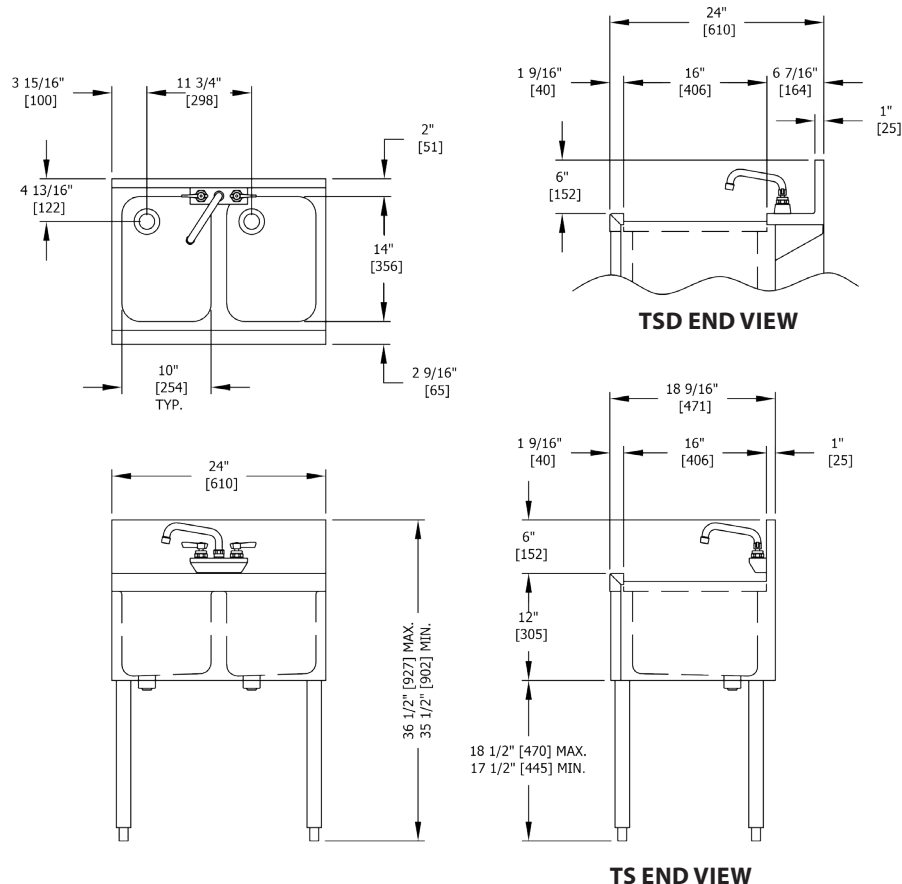

## UNDERBAR MULTI-TANK SINK UNITS

*Two Tanks*

MODEL NOS.	TS(D)22C	
<b>DIMENSIONS: EXTERIOR (mm)</b>	<b>Length, Inches (mm)</b>	24 (610)
	<b>Width</b>	<b>TS Series</b> 18-9/16" / <b>TSD Series</b> 24"
	<b>Height</b>	Free standing = 36" Height / Modbar = 40-3/8" height
	<b>Ship Weight, Lbs. (kg)</b>	65 (30)
<b>MATERIALS</b>	<b>Top &amp; Sides</b>	Stainless steel
	<b>Back &amp; Bottom</b>	Stainless steel back, galvanized bottom
	<b>Backsplash</b>	Stainless steel 6" high (4" high optional) with 1" return at the top, mechanically fastened and sealed with steel support brackets. <b>TSD Series:</b> Stainless steel rear deck
	<b>Legs</b>	1-5/8" tubular, stainless steel with 1" adjustable thermoplastic feet
	<b>Bowl</b>	Stainless steel with sound deadening. 10"x14"x9-1/4" deep. All horizontal and vertical edges 1-1/2" radius with balled corners. Furnished with 1-1/2" stainless steel drain socket. 8-1/2" standpipe.
	<b>Water Faucet</b>	Hot and cold, heavy-duty all brass construction, chrome plated 6" swing spout faucet. <b>Must be ordered separately.</b>
<b>PLUMBING</b>	<b>Drain Connection</b>	1-1/2" NPS male. Hot and cold water connection. <b>TS Series:</b> 3/8" copper supply tubes <b>TSD Series:</b> 1/2" IPS shanks and nuts
	<b>OPTIONAL ACCESSORIES</b>	6" swing spouts, wall or deck mounted; also available lead-free Perforated cover (converts bowl area on TS22C sink into a drainboard) Drain connection kit for sinks with 2 tanks

Faucet shown for clarity. Must be ordered separately.