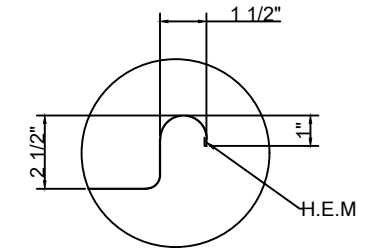

FRONT ELEVATION

SIDE VIEW

- 18GA. Stainless Steel Construction.
- Galv. Gussets and Galv. Legs and STS Cap Feet.

DETAIL "A"

PLAN VIEW

ISOMETRIC

DETAIL "B"

DRAWIN FOR :	MAT. TOP : 18GA. S/S. BASE :	DATE	REVISIONS	<h1>Tarrison Products Ltd.</h1>
REF. NO :	REQ'D/ITEM :			
ITEM NAME : Sink	DATE : Jan / 31 / 2023			
PROD. NO. : TA-PS12230-KIT	BY :			
SCALE: 1/2" = 1'-0"	CHECKED BY :			