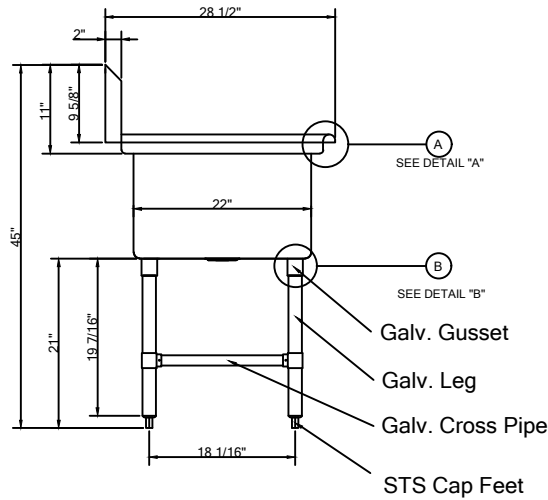

FRONT ELEVATION

SIDE VIEW

- 18GA. Stainless Steel Construction.
- Galv. Gussets and Galv. Legs and STS Cap Feet.

DETAIL "A"

PLAN VIEW

ISOMETRIC

DETAIL "B"

DRAWIN FOR :	MAT. TOP : 18GA. S/S. BASE :	DATE	REVISIONS	<h1>Tarrison Products Ltd.</h1>
REF. NO :	REQ'D/ITEM :			
ITEM NAME : Sink	DATE : Jan / 31 / 2023			
PROD. NO. : TA-PS12230-KIT	BY :			
SCALE: 1/2" = 1'-0"	CHECKED BY :			