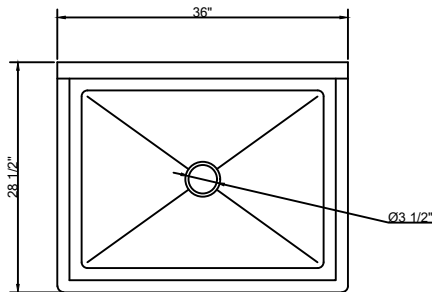

FRONT ELEVATION

SIDE VIEW

- 18GA. Stainless Steel Construction.
- Galv. Gussets and Galv. Legs and STS Cap Feet.

DETAIL "A"

PLAN VIEW

ISOMETRIC

DETAIL "B"

DRAWIN FOR :	MAT. TOP : 18GA. S/S. BASE :	DATE	REVISIONS	<h1>Tarrison Products Ltd.</h1>
REF. NO :	REQ'D/ITEM :			
ITEM NAME : Sink	DATE : Jan / 31 / 2023			
PROD. NO. : TA-PS12230-KIT	BY :			
SCALE: 1/2" = 1'-0"	CHECKED BY :			