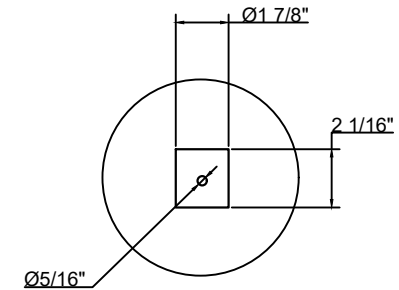

FRONT ELEVATION

SIDE VIEW

- 18GA. Stainless Steel Construction.
- Galv. Gussets and Galv. Legs and STS Cap Feet.

DETAIL "A"

PLAN VIEW

ISOMETRIC

DETAIL "B"

DRAWIN FOR :	MAT. TOP : 18GA. S/S. BASE :	DATE	REVISIONS	<h1>Tarrison Products Ltd.</h1>
REF. NO :	REQ'D/ITEM :			
ITEM NAME : Sink	DATE : Jan / 31 / 2023			
PROD. NO. : TA-PS12230-KIT	BY :			
SCALE: 1/2" = 1'-0"	CHECKED BY :			