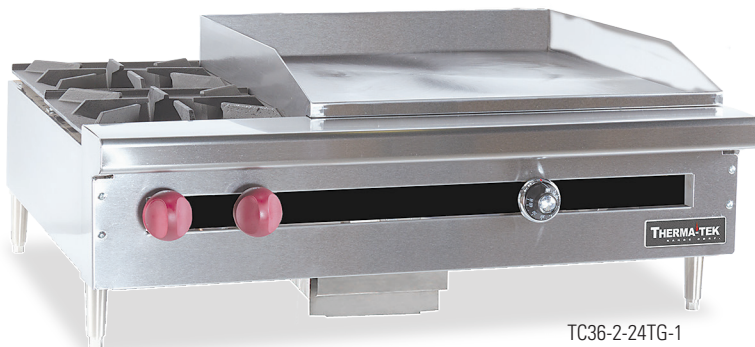

Grooved 1" Griddle Plate (adds lead time)

Additional t-stat, add # of t-stats after model # (i.e: TC72-2-605TG)

ADD Suffix to model # for Gas Type - "N" for Natural Gas or "L" for Propane Gas

Please specify elevation and type of gas for over 2,000-ft. altitude installations.

TC36-2-24TG-1