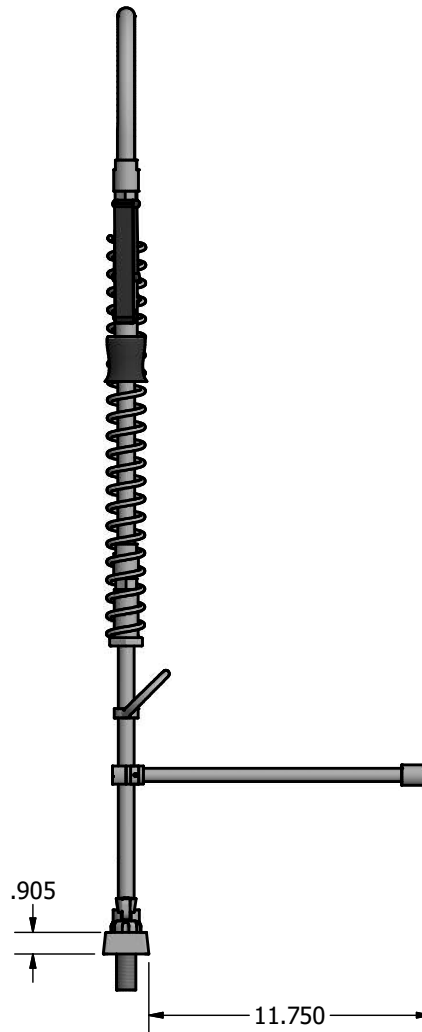

Use your smart phone to scan the above QR code to visit our website: www.bk-resources.com

4" Deck Mount Pre-Rinse

Model: EVO-4DMPR, Lead Free

Product Specifications:

- Dual Pattern Spray Head
- Stainless Steel Waterways
- 12" Wall Bracket
- 1/4 Turn Ceramic Cartridges
- Integral Check Valves
- Color Coded Hot & Cold Indicators
- 1/2" Female Inlets

Options:

EVO-AF Add A Faucet
EVO-AF8, EVO-AF10,
EVO-AF12, EVO-AF14

Certifications:

Certified to NSF/ANSI 61 Section 9-G

PRODUCT SPECIFICATION SHEET

RESOURCES

4" Deck Mount Pre-Rinse

Model: EVO-4DMPR, Lead Free

Exploded Parts Detail:

Diagram #	Quantity	Part Number	Description
1	1	EVO-PRV	SS Dual Pattern Spray Valve
2	1	BKH-44-G	44" Pre-Rinse Hose
3	1	BK-PR-SPRING	Pre-Rinse Hose Spring
4	1	EVO-PR-SPR	SS Pre-Rinse Retainer
5	1	BK-PR-SHR	Spray Valve Handle Retainer
6	1	BK-PR-WB	Wall Bracket
7	1	BK-PR-24RP-G	24" Riser Pipe
8	1	BK-PR-ADP	Pre-Rinse Adapter
9	1	SSBK4DMXXG	SS 4" O/C Deck Mount Faucet Body