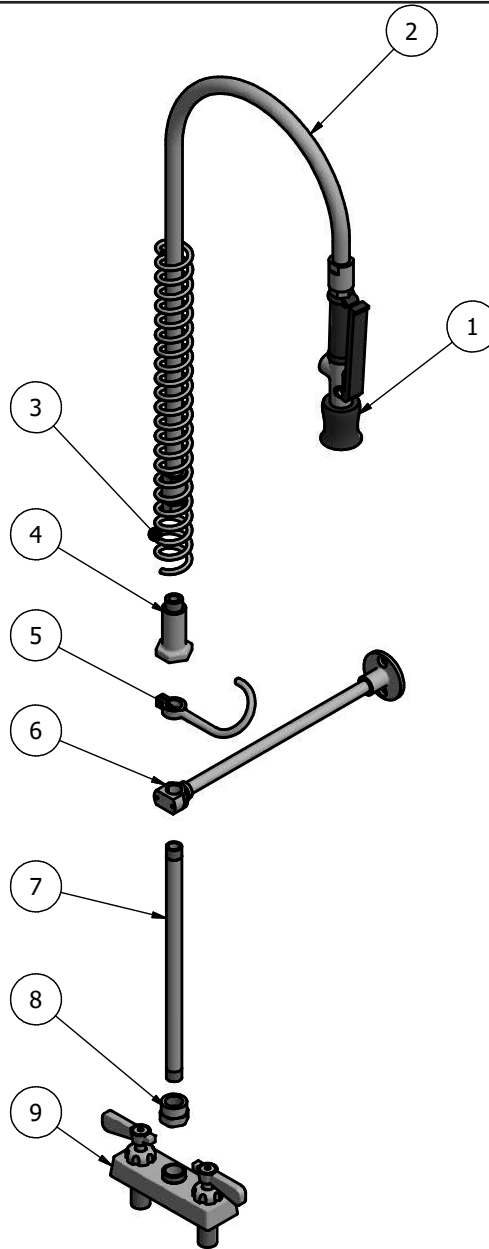

Use your smart phone to scan the above QR code to visit our website: www.bk-resources.com

4" Deck Mount Pre-Rinse

Model: EVO-4DMPR, Lead Free

Product Specifications:

- Dual Pattern Spray Head
- Stainless Steel Waterways
- 12" Wall Bracket
- 1/4 Turn Ceramic Cartridges
- Integral Check Valves
- Color Coded Hot & Cold Indicators
- 1/2" Female Inlets

Options:

EVO-AF Add A Faucet
EVO-AF8, EVO-AF10,
EVO-AF12, EVO-AF14

Certifications:

Certified to NSF/ANSI 61 Section 9-G

PRODUCT SPECIFICATION SHEET

RESOURCES

4" Deck Mount Pre-Rinse

Model: EVO-4DMPR, Lead Free

Exploded Parts Detail:

Diagram #	Quantity	Part Number	Description
1	1	EVO-PRV	SS Dual Pattern Spray Valve
2	1	BKH-44-G	44" Pre-Rinse Hose
3	1	BK-PR-SPRING	Pre-Rinse Hose Spring
4	1	EVO-PR-SPR	SS Pre-Rinse Retainer
5	1	BK-PR-SHR	Spray Valve Handle Retainer
6	1	BK-PR-WB	Wall Bracket
7	1	BK-PR-24RP-G	24" Riser Pipe
8	1	BK-PR-ADP	Pre-Rinse Adapter
9	1	SSBK4DMXXG	SS 4" O/C Deck Mount Faucet Body