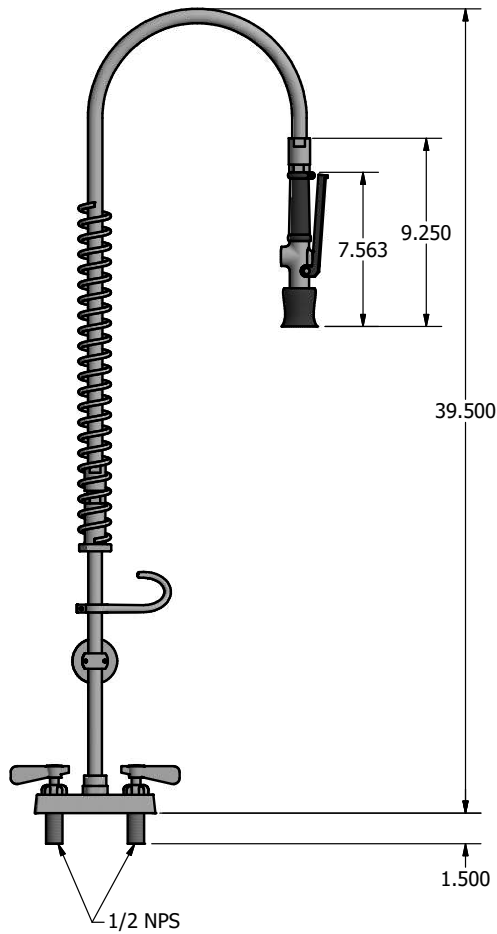

Use your smart phone to scan the above QR code to visit our website: www.bk-resources.com

4" Deck Mount Pre-Rinse

Model: EVO-4DMPR, Lead Free

Product Specifications:

- Dual Pattern Spray Head
- Stainless Steel Waterways
- 12" Wall Bracket
- 1/4 Turn Ceramic Cartridges
- Integral Check Valves
- Color Coded Hot & Cold Indicators
- 1/2" Female Inlets

Options:

EVO-AF Add A Faucet
EVO-AF8, EVO-AF10,
EVO-AF12, EVO-AF14

Certifications:

Certified to NSF/ANSI 61 Section 9-G

PRODUCT SPECIFICATION SHEET

RESOURCES

4" Deck Mount Pre-Rinse

Model: EVO-4DMPR, Lead Free

Exploded Parts Detail:

Diagram #	Quantity	Part Number	Description
1	1	EVO-PRV	SS Dual Pattern Spray Valve
2	1	BKH-44-G	44" Pre-Rinse Hose
3	1	BK-PR-SPRING	Pre-Rinse Hose Spring
4	1	EVO-PR-SPR	SS Pre-Rinse Retainer
5	1	BK-PR-SHR	Spray Valve Handle Retainer
6	1	BK-PR-WB	Wall Bracket
7	1	BK-PR-24RP-G	24" Riser Pipe
8	1	BK-PR-ADP	Pre-Rinse Adapter
9	1	SSBK4DMXXG	SS 4" O/C Deck Mount Faucet Body