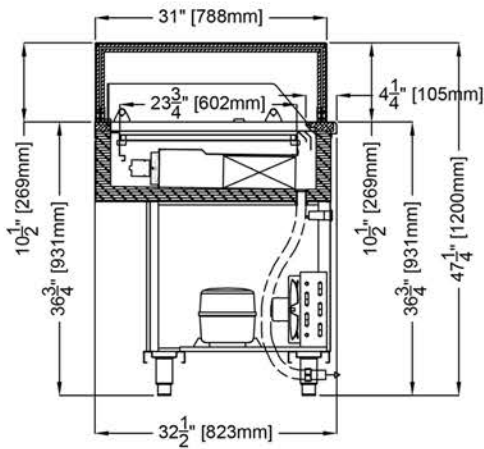

GEM R3

Deli/Pastry Showcase

STANDARD FEATURES

- LED lighting system
- Extra clear double bridge glass upper structure
- Stainless steel lower interior foam tub
- Galvanized chassis structure
- All tempered glass
- Cases ship standard unfinished

OPTIONS

- Cold storage
- Remote condensing unit
- Casters
- RAL color/laminate front and side panels
- Available in matching Gelato case

GEM R3 DELI/PASTRY						
TECHNICAL FEATURES		MODELS				
		GEM R3 DP1000	GEM R3 DP1300	GEM R3 DP1500	GEM R3 DP1700	GEM R3 DP2000
External Dimensions (L-D-H)	Inches	39 1/4" - 32 1/2" - 47 1/4"	51 1/4" - 32 1/2" - 47 1/4"	59" - 32 1/2" - 47 1/4"	67" - 32 1/2" - 47 1/4"	78 3/4" - 32 1/2" - 47 1/4"
	Inches-MM	1000 - 823 - 1200	1300 - 823 - 1200	1500 - 823 - 1200	1700 - 823 - 1200	2000 - 823 - 1200
Crated Dimensions (L-D-H)	Inches	45" - 39 3/8" - 53 1/8"	59" - 39 3/8" - 53 1/8"	67" - 39 3/8" - 53 1/8"	74 3/4" - 39 3/8" - 53 1/8"	84" - 39 3/8" - 53 1/8"
	Inches-MM	1150 - 1000 - 1350	1500 - 1000 - 1350	1700 - 1000 - 1350	1900 - 1000 - 1350	2150 - 1000 - 1350
Refrigeration	Type	Ventilated	Ventilated	Ventilated	Ventilated	Ventilated
Refrigeration Display Area	Type	Deck	Deck	Deck	Deck	Deck
Operating Temperature	°F	40°F	40°F	40°F	40°F	40°F
Compressor	Nr./Type	Hermetic	Hermetic	Hermetic	Hermetic	Hermetic
BTU'S @ +14°F Evap Temperature	BTU's	1610 BTU'S	2380 BTU'S	3150 BTU'S	3350 BTU'S	3980 BTU'S
Electric Supply	(V/Ph/Hz)	120/1/60	120/1/60	120/1/60	120/1/60	120/1/60
Power Consumption	(A)	8A	10A	11A	12A	14A
Defrost	Mode/Type	Air	Air	Air	Air	Air
Refrigerant Gas	Type	R404A	R404A	R404A	R404A	R404A
Net Weights	Kg/Lb	120Kgs / 264Lbs	135Kgs / 298Lbs	158Kgs / 348Lbs	187Kgs / 412Lbs	202Kgs / 445Lbs
Crated Weights	Kg/Lb	150Kgs / 330Lbs	165Kgs / 364Lbs	180Kgs / 388Lbs	217Kgs / 478Lbs	235Kgs / 518Lbs

* Dimensions are without side panels

361-367 Beach Road, Burlingame, CA 94010
Tel: 855.885.2400 | 650.342.2400 | Fax: 650.342.7400
sales@oscartek.com | www.oscartek.com