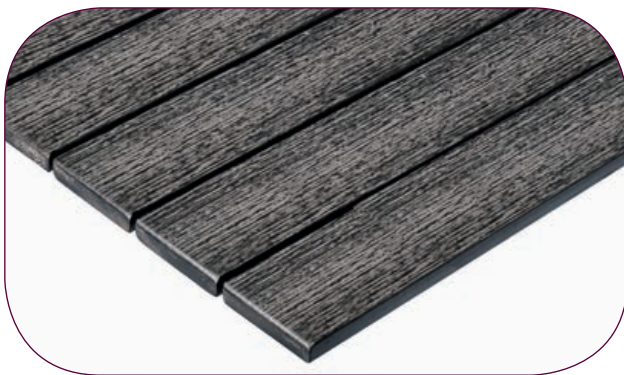

ST TAN

ST BLACK

ST BRUSHED BROWN

ST PEWTER

FINISHES

Tan, Black, Brushed Brown, Pewter

DESCRIPTION

• Synthetic Teak Slats

THICKNESS - 1"

SIZES

24"x30"	24"x30"	24"
30"x30"*	30"x48"*	36"*
30"x36"*		

Suitable for Indoor/Outdoor use.

* Also available with umbrella hole.

ST - SYNTHETIC TEAK TABLE TOP