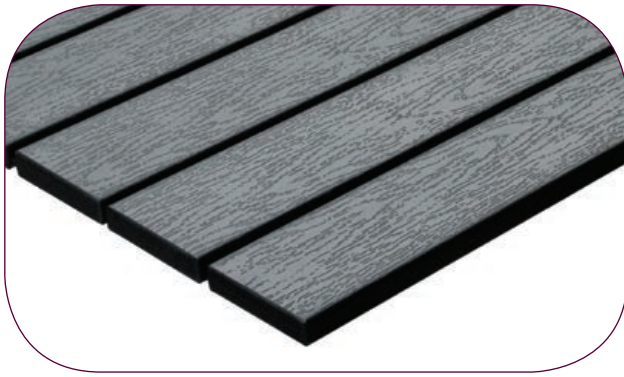

ST TAN

ST BLACK

ST BRUSHED BROWN

ST PEWTER

FINISHES

Tan, Black, Brushed Brown, Pewter

DESCRIPTION

• Synthetic Teak Slats

THICKNESS - 1"

SIZES

24"x30"	24"x30"	24"
30"x30"*	30"x48"*	36"*
30"x36"*		

Suitable for Indoor/Outdoor use.

* Also available with umbrella hole.

ST - SYNTHETIC TEAK TABLE TOP