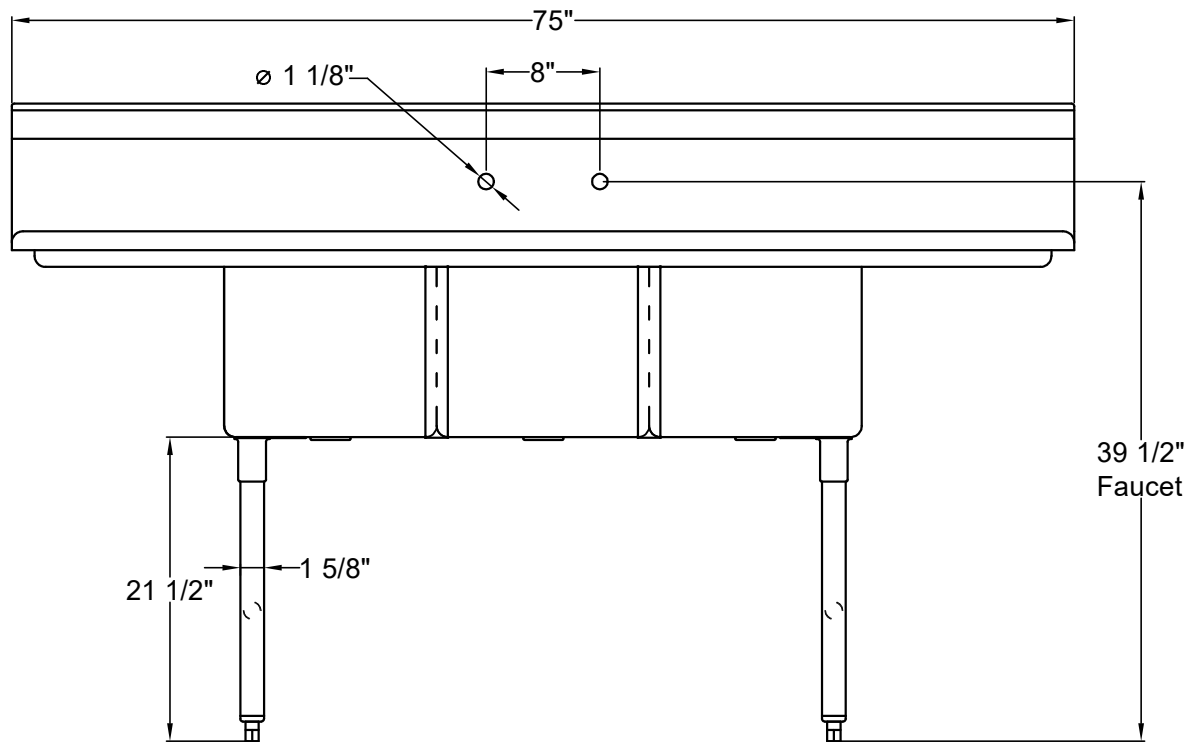

### SE-15153D

- Three Tub Sink with drainboard on left and right.
- Bowl Size: 15"W x 15"L x 12"D.
- Strainer Opening diameter 3-1/2".

Front View

Left Side View