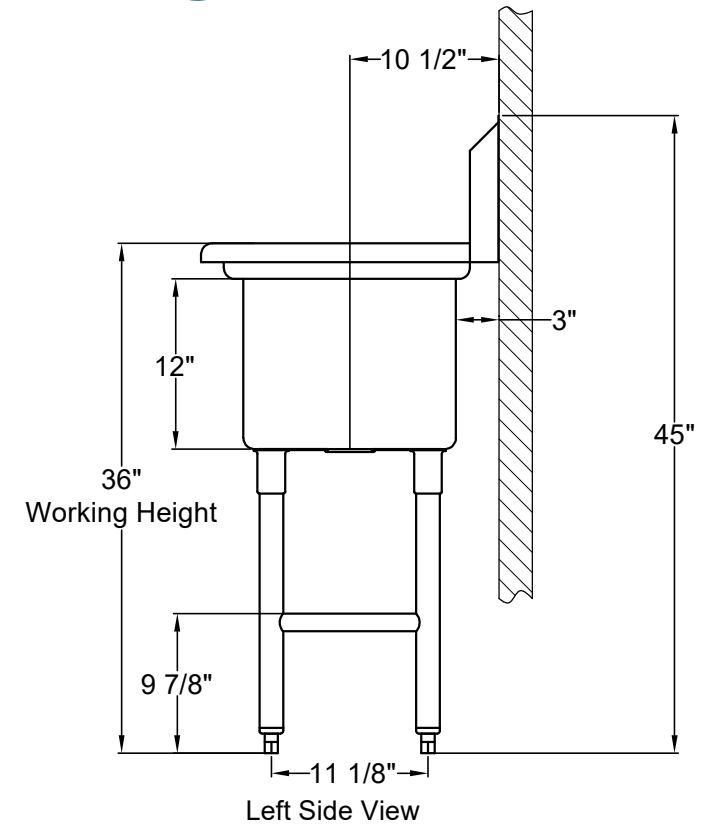

### SE-15153D

- Three Tub Sink with drainboard on left and right.
- Bowl Size: 15"W x 15"L x 12"D.
- Strainer Opening diameter 3-1/2".

Front View

Left Side View