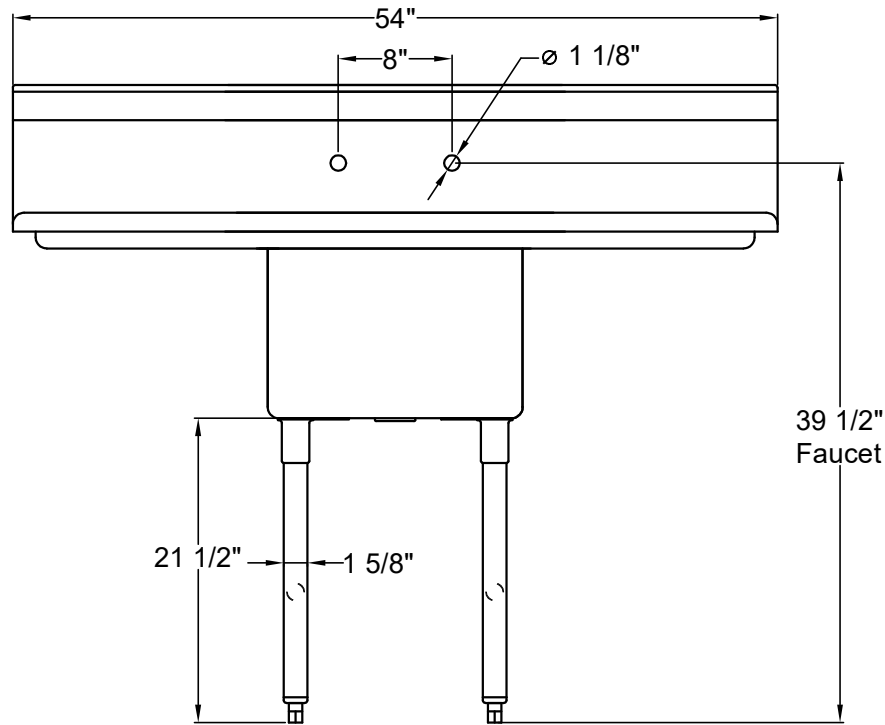

Top View

SE-18181D

- One Tub Sink with one drainboard on left and right.
- Bowl Size: 18"W x 18"L x 12"D.
- Strainer Opening diameter 3-1/2".

Front View

Left Side View