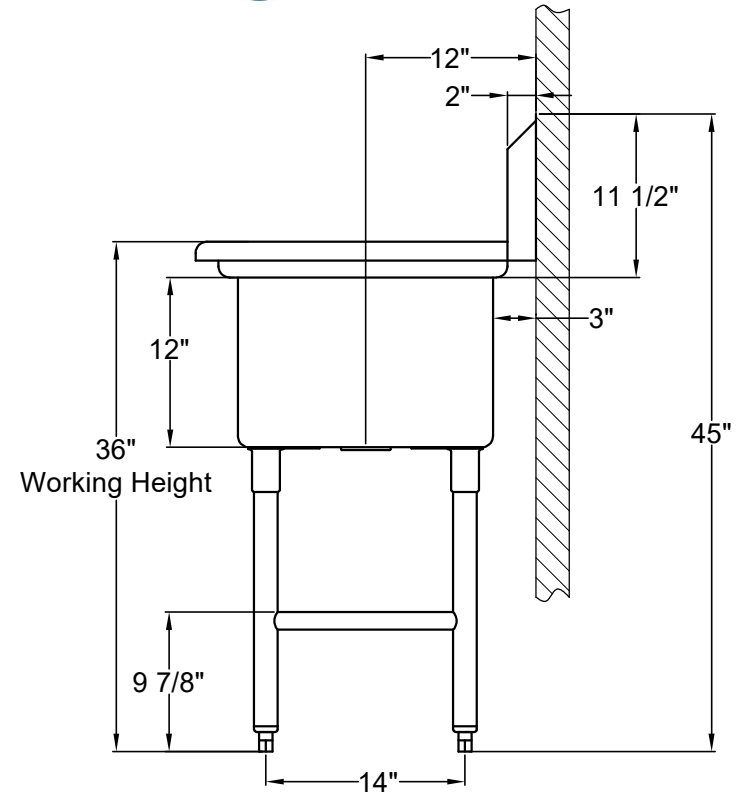

Top View

SE-18181D

- One Tub Sink with one drainboard on left and right.
- Bowl Size: 18"W x 18"L x 12"D.
- Strainer Opening diameter 3-1/2".

Front View

Left Side View