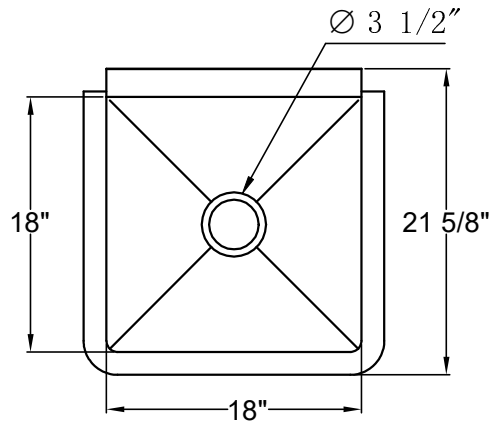

SE-18181N

- One Tub Sink without drainboard.
- Bowl Size: 18"W x 18"L x 13"D.
- Strainer Opening diameter 3-1/2".

Top View

Front View