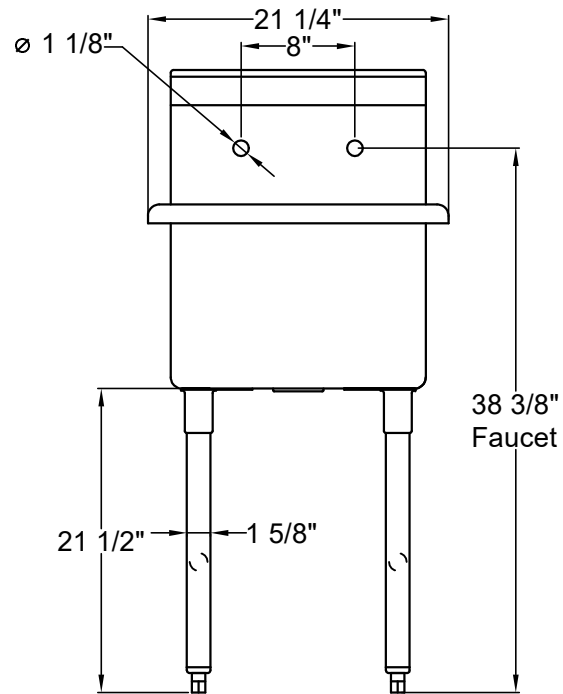

SE-18181N

- One Tub Sink without drainboard.
- Bowl Size: 18"W x 18"L x 13"D.
- Strainer Opening diameter 3-1/2".

Top View

Front View