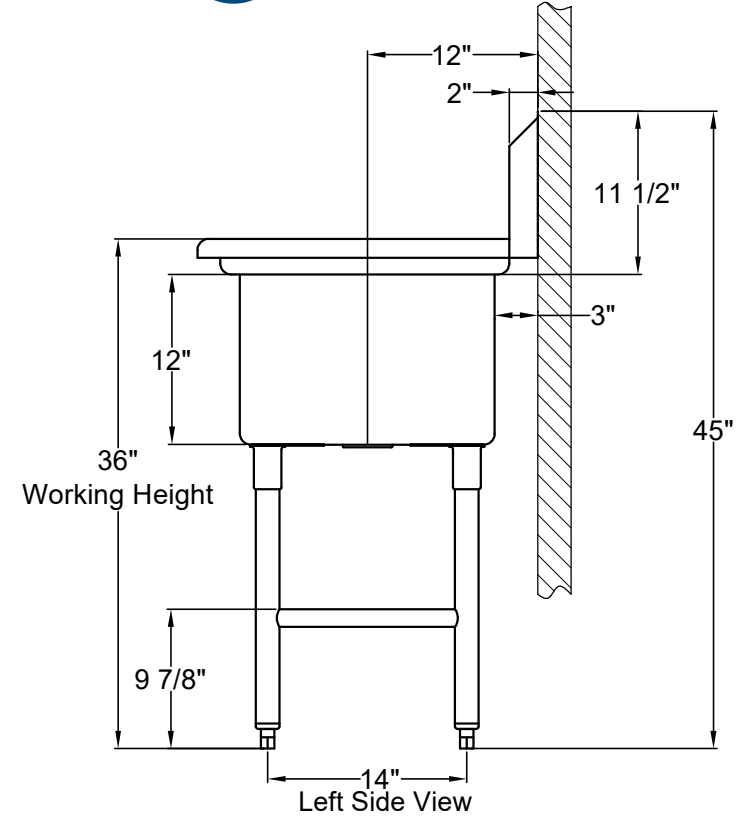

### SE-18183L

- Three Tub Sink with drainboard on left.
- Bowl Size: 18"W x 18"L x 12"D.
- Strainer Opening diameter 3-1/2".

Front View

Left Side View