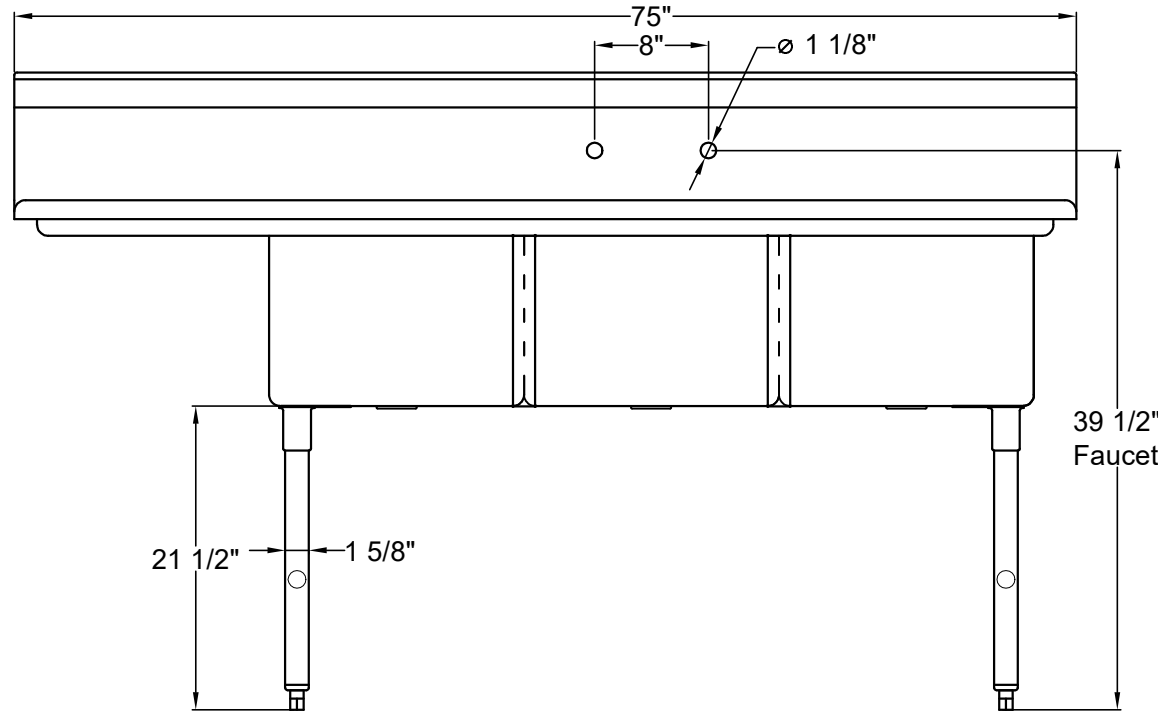

Top View

### SE-18183L

- Three Tub Sink with drainboard on left.
- Bowl Size: 18"W x 18"L x 12"D.
- Strainer Opening diameter 3-1/2".

Front View

Left Side View