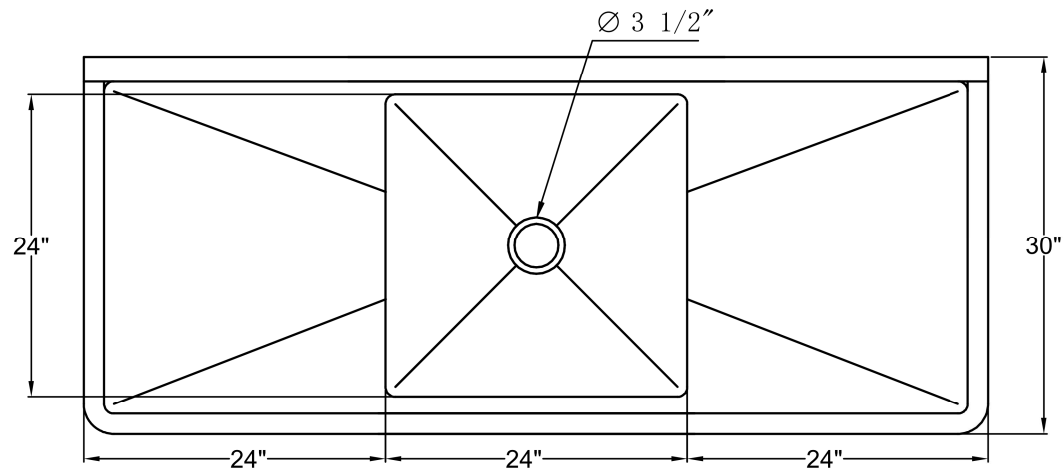

SEH-24241D

- One Tub Sink with one drainboard on left and right.
- Bowl Size: 24"W x 24"L x 14"D.
- Strainer Opening diameter 3-1/2".

Top View

Front View

Left Side View