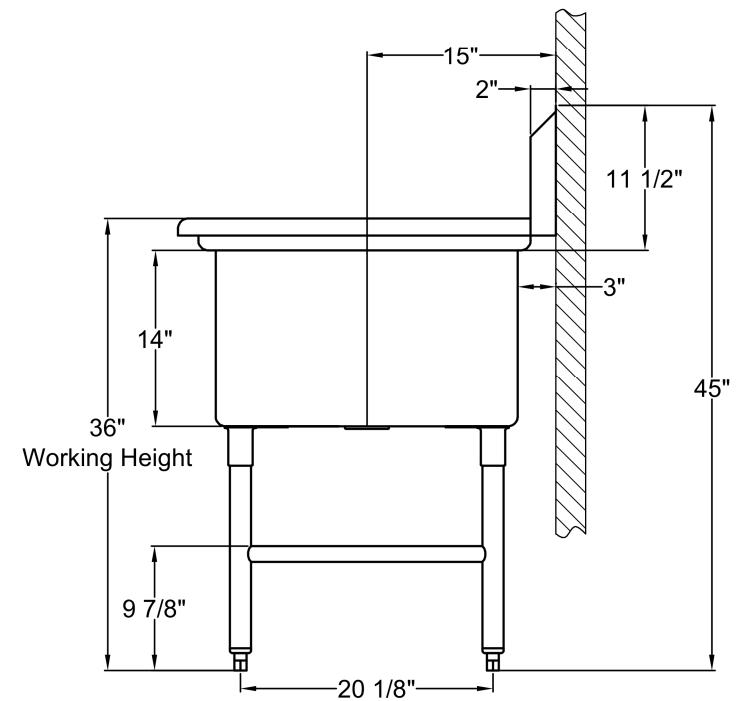

SEH-24241D

- One Tub Sink with one drainboard on left and right.
- Bowl Size: 24"W x 24"L x 14"D.
- Strainer Opening diameter 3-1/2".

Top View

Front View

Left Side View