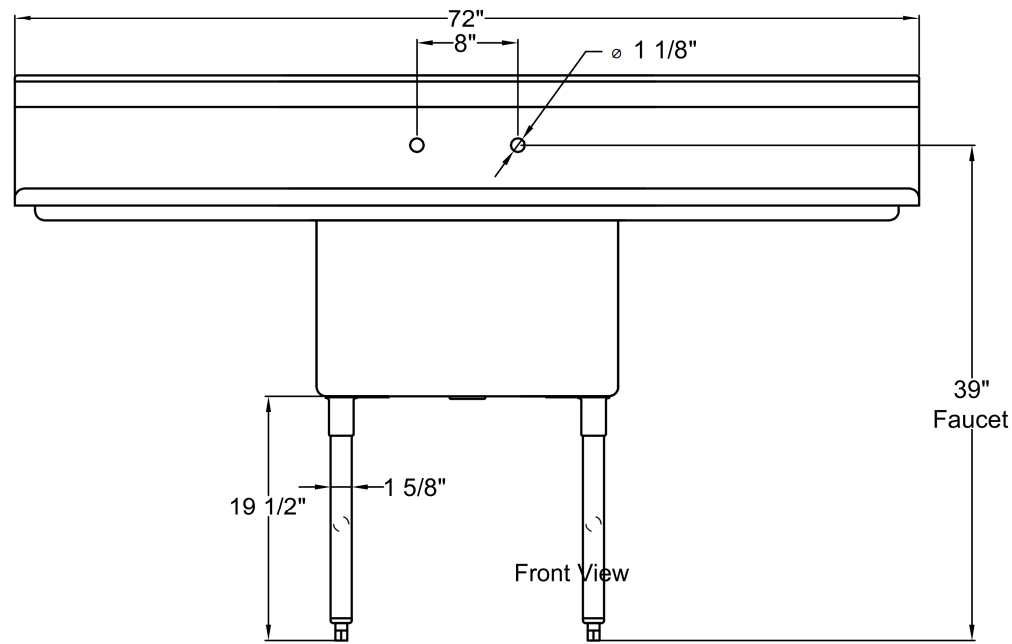

SEH-24241D

- One Tub Sink with one drainboard on left and right.
- Bowl Size: 24"W x 24"L x 14"D.
- Strainer Opening diameter 3-1/2".

Top View

Front View

Left Side View