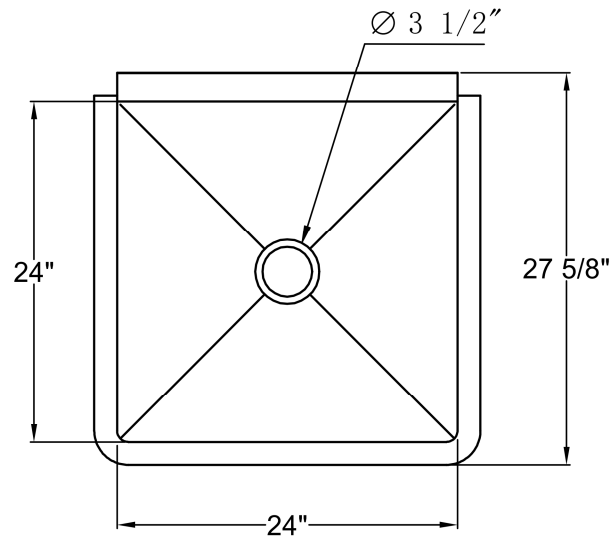

SE-24241N

- One Tub Sink without drainboard.
- Bowl Size: 24"W x 24"L x 13"D.
- Strainer Opening diameter 3-1/2".

Top View

Front View

Left Side View