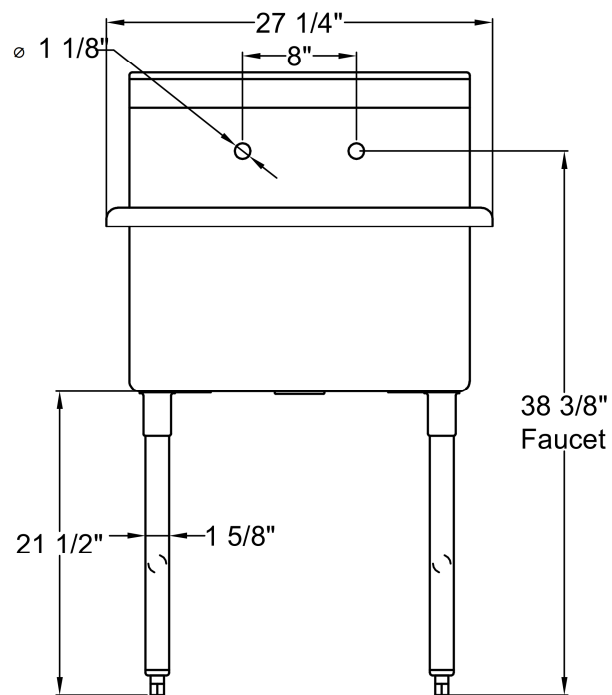

SE-24241N

- One Tub Sink without drainboard.
- Bowl Size: 24"W x 24"L x 13"D.
- Strainer Opening diameter 3-1/2".

Top View

Front View

Left Side View