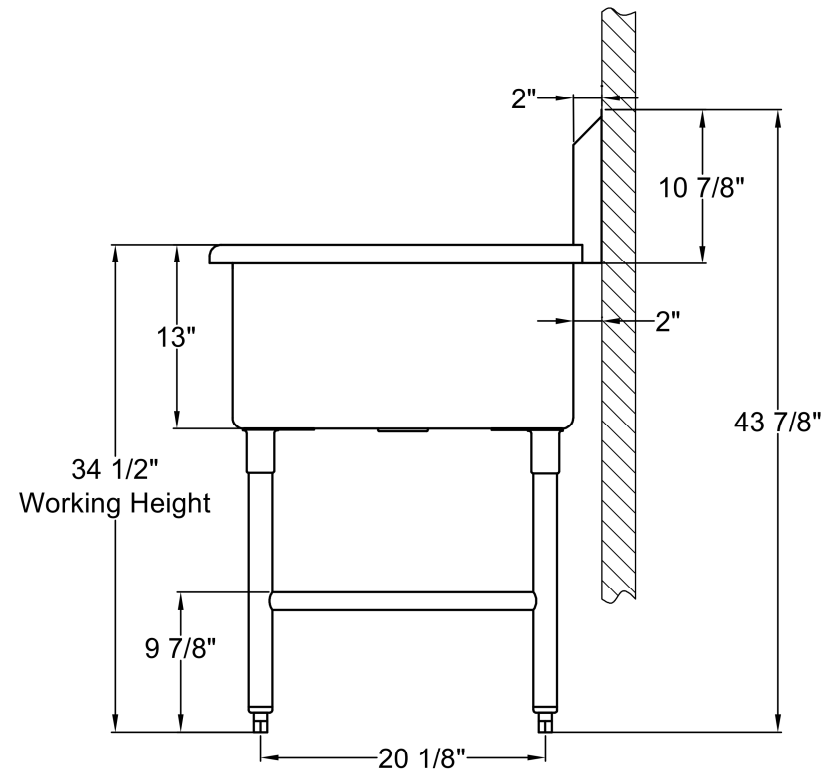

SE-24241N

- One Tub Sink without drainboard.
- Bowl Size: 24"W x 24"L x 13"D.
- Strainer Opening diameter 3-1/2".

Top View

Front View

Left Side View