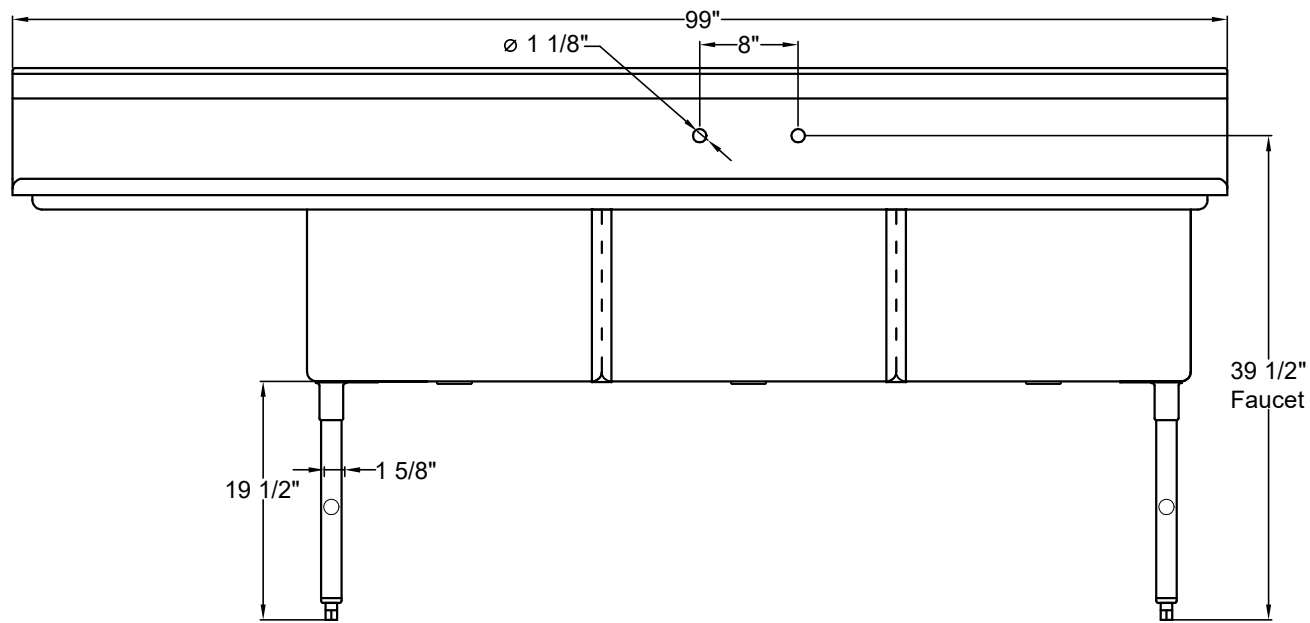

Top View

Front View

Left Side View

SEH-24243L

- Three Tub Sink with drainboard on left.
- Bowl Size: 24"W x 24"L x 14"D.
- Strainer Opening diameter 3-1/2".