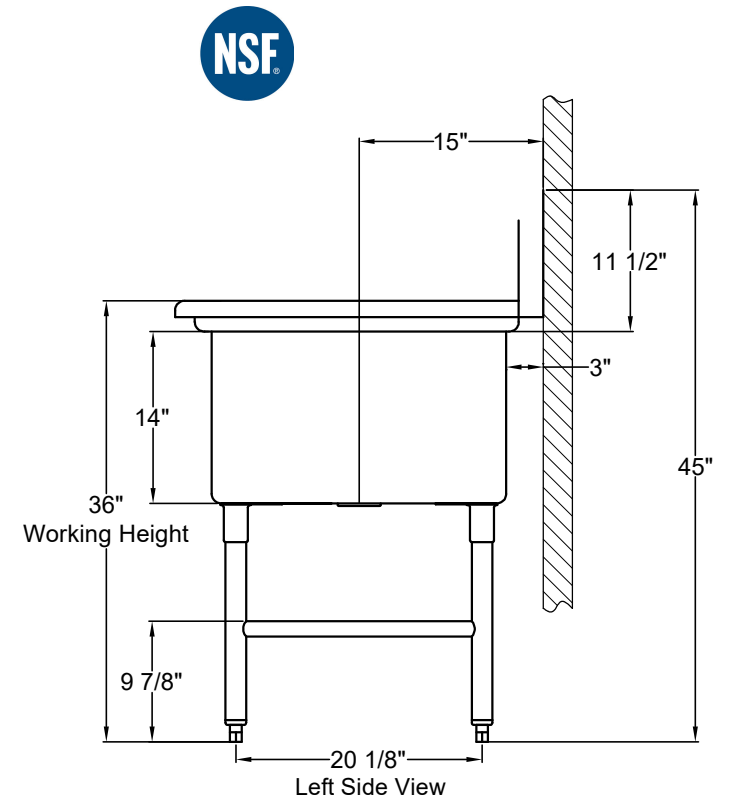

Top View

Front View

Left Side View

SEH-24243L

- Three Tub Sink with drainboard on left.
- Bowl Size: 24"W x 24"L x 14"D.
- Strainer Opening diameter 3-1/2".